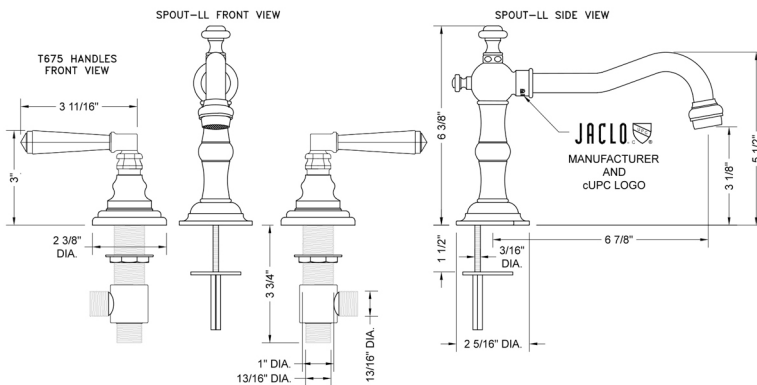

## FEATURES:

- All brass 8" - 12" widespread faucet includes fully polished & plated brass pop-up drain with overflow
- 1/4 turn ceramic valves
- Swivel Spout (For Stationary Spout option, contact JACLO)
- Available Flow Rates: 1.5, 1.2 & 0.5 GPM. Additional flow rate (aerator) options available. Contact JACLO.
- 6 7/8" spout reach
- Spout Hole Size: 1" - 2"
- Valve Hole Size: 1 1/8" - 1 5/8"
- ADA Compliant Levers

## SPECIFICATION DRAWING: