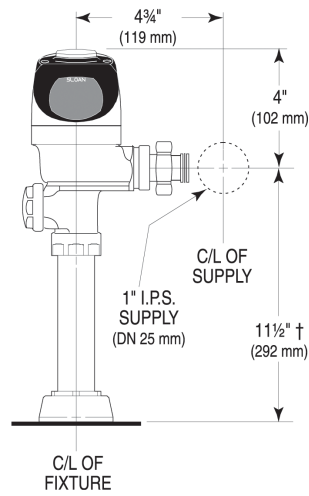

ROUGH-IN

Sloan 10500 Seymour Ave, Franklin Park, IL 60131

Phone: 800.982.5839 • Fax: 800.447.8329 • sloan.com