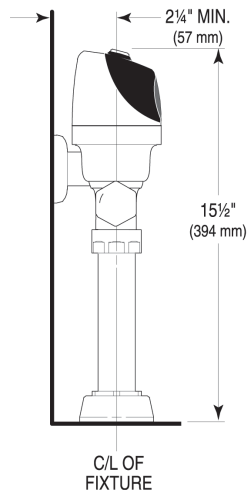

**NOTES**

All information contained within this document subject to change without notice.

Looking for other variations of the G2 RESS-C product? [View the general spec sheet with all options.](#)

[Find a compatible urinal](#) for this flushometer.

[Find a compatible water closet](#) for this flushometer.

Sloan 10500 Seymour Ave, Franklin Park, IL 60131

Phone: 800.982.5839 • Fax: 800.447.8329 • [sloan.com](http://sloan.com)

**ROUGH-IN**

**Sloan 10500 Seymour Ave, Franklin Park, IL 60131**