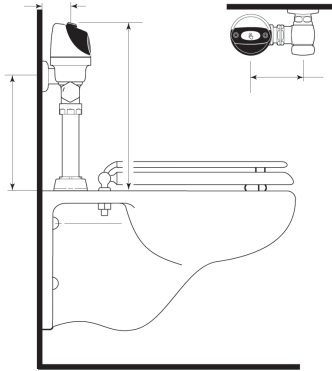

**DOWNLOADS**

- [Optima Plus Valve Installation Instructions](#)
- [Control Stop Repair and Maintenance Guide](#)
- [Flush Connections Flanges Repair and Maintenance Guide](#)
- [Tail Piece Repair and Maintenance Guide](#)
- [Sloan Optima Plus Repair and Maintenance Guide](#)
- [Additional Downloads](#)

**NOTES**

All information contained within this document subject to change without notice.

Looking for other variations of the G2 RESS-C product? [View the general spec sheet with all options.](#)

[Find a compatible urinal](#) for this flushometer.

[Find a compatible water closet](#) for this flushometer.

Sloan 10500 Seymour Ave, Franklin Park, IL 60131

Phone: 800.982.5839 • Fax: 800.447.8329 • [sloan.com](http://sloan.com)

**ROUGH-IN**

**Sloan 10500 Seymour Ave, Franklin Park, IL 60131**