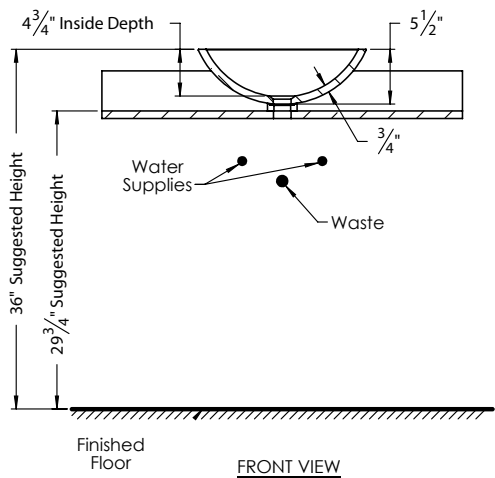

20414 Series

Vessel Sink Collection

20414 Series

Opella's Vessel collection is defined by its safety and strength of its glass. These tempered glass lavatories make an unforgettable statement with their strong horizontal lines and superb workmanship.

Features:

- 12 mm tempered glass
- 16" Round
- 6" Height
- For above the counter
- Accepts all push button Drains

Suggested Drains:

038.529.xxx
039.529.xxx
90133.xxx