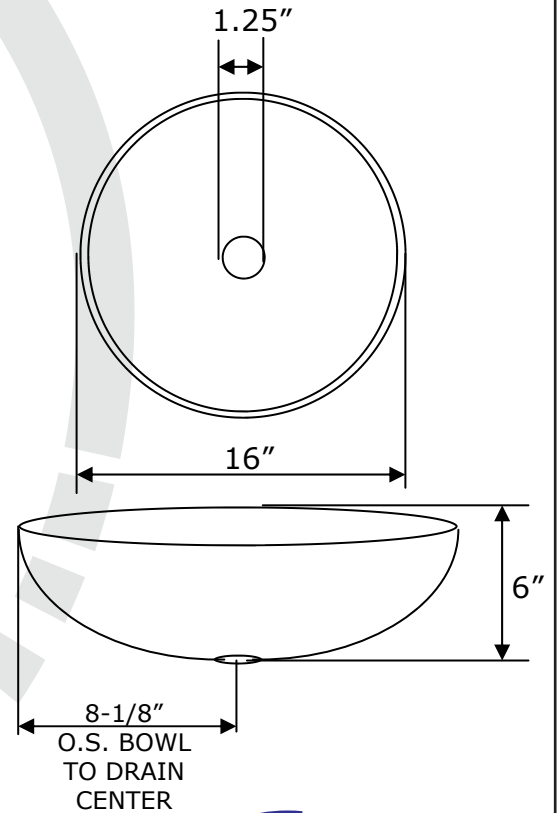

20414 Series

Vessel Sink Collection

20414 Series

Opella's Vessel collection is defined by its safety and strength of its glass. These tempered glass lavatories make an unforgettable statement with their strong horizontal lines and superb workmanship.

Features:

- 12 mm tempered glass
- 16" Round
- 6" Height
- For above the counter
- Accepts all push button Drains

Suggested Drains:

038.529.xxx
039.529.xxx
90133.xxx