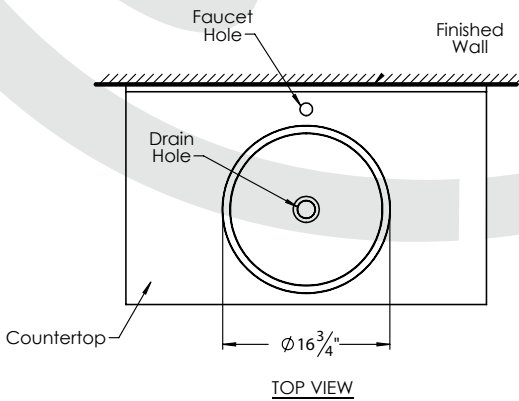

20414 Series

Vessel Sink Collection

20414 Series

Opella's Vessel collection is defined by its safety and strength of its glass. These tempered glass lavatories make an unforgettable statement with their strong horizontal lines and superb workmanship.

Features:

- 12 mm tempered glass
- 16" Round
- 6" Height
- For above the counter
- Accepts all push button Drains

Suggested Drains:

038.529.xxx
039.529.xxx
90133.xxx