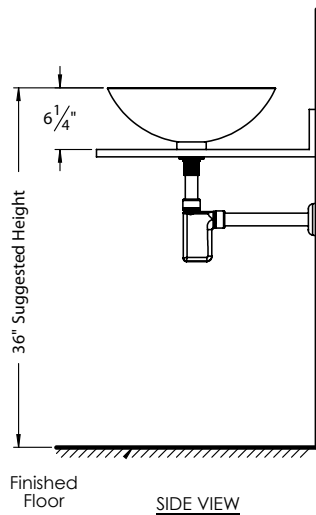

20414 Series

Vessel Sink Collection

20414 Series

Opella's Vessel collection is defined by its safety and strength of its glass. These tempered glass lavatories make an unforgettable statement with their strong horizontal lines and superb workmanship.

Features:

- 12 mm tempered glass
- 16" Round
- 6" Height
- For above the counter
- Accepts all push button Drains

Suggested Drains:

038.529.xxx
039.529.xxx
90133.xxx