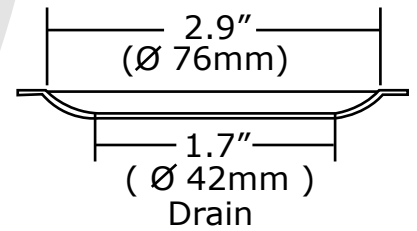

17186 Series

Bar/Prep Sink Collection

17186 Series

Premium quality 18 gauge stainless steel creates a lasting impression to any bar or prep area.

Features:

- 19.8" x 15.1" outside dimensions
- 17.8" x 13.1" inside dimensions
- 6.1" depth
- 1- 3/4" drain opening
- 18 gauge stainless steel

Suggested Drains:

90131.xxx