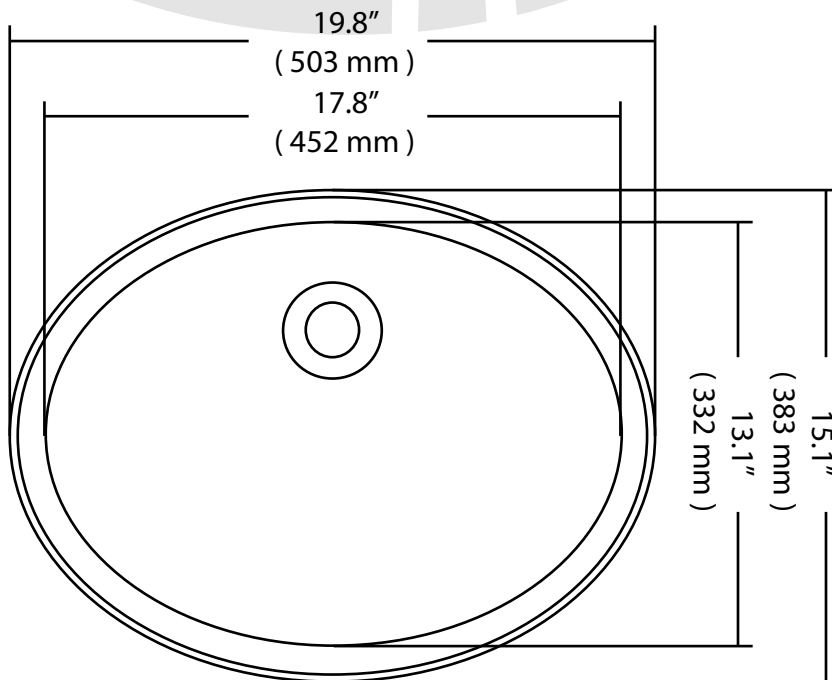

17186 Series

Bar/Prep Sink Collection

17186 Series

Premium quality 18 gauge stainless steel creates a lasting impression to any bar or prep area.

Features:

- 19.8" x 15.1" outside dimensions
- 17.8" x 13.1" inside dimensions
- 6.1" depth
- 1- 3/4" drain opening
- 18 gauge stainless steel

Suggested Drains:

90131.xxx