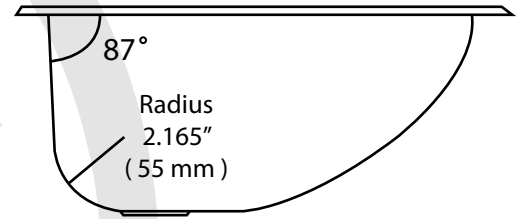

17186 Series

Bar/Prep Sink Collection

17186 Series

Premium quality 18 gauge stainless steel creates a lasting impression to any bar or prep area.

Features:

- 19.8" x 15.1" outside dimensions
- 17.8" x 13.1" inside dimensions
- 6.1" depth
- 1- 3/4" drain opening
- 18 gauge stainless steel