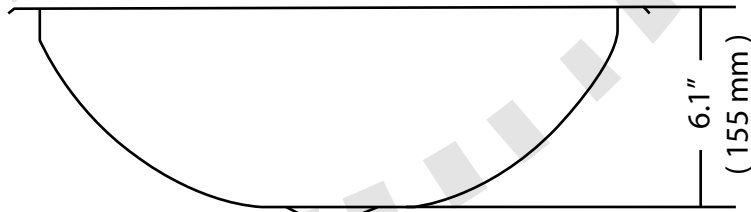

17186 Series

Bar/Prep Sink Collection

17186 Series

Premium quality 18 gauge stainless steel creates a lasting impression to any bar or prep area.

Features:

- 19.8" x 15.1" outside dimensions
- 17.8" x 13.1" inside dimensions
- 6.1" depth
- 1- 3/4" drain opening
- 18 gauge stainless steel

Suggested Drains:

90131.xxx