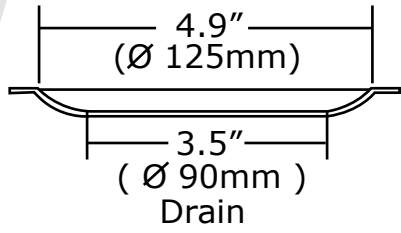

13203 Series

Bar/Prep Sink Collection

13203 Series

Premium quality 18 gauge stainless steel creates a lasting impression to any bar or prep area.

- Features:
- 16.2" x 14.2" outside dimensions
 - 14.6" x 12.6" inside dimensions
 - 6" depth
 - 3 - 1/2" drain opening
 - 18 gauge stainless steel

- Suggested Drains:**
- 90066.xxx
 - 90077.xxx
 - 90088.xxx

Opella, LLC recommends that the template and the sink be referenced before making any cuts to the countertops.