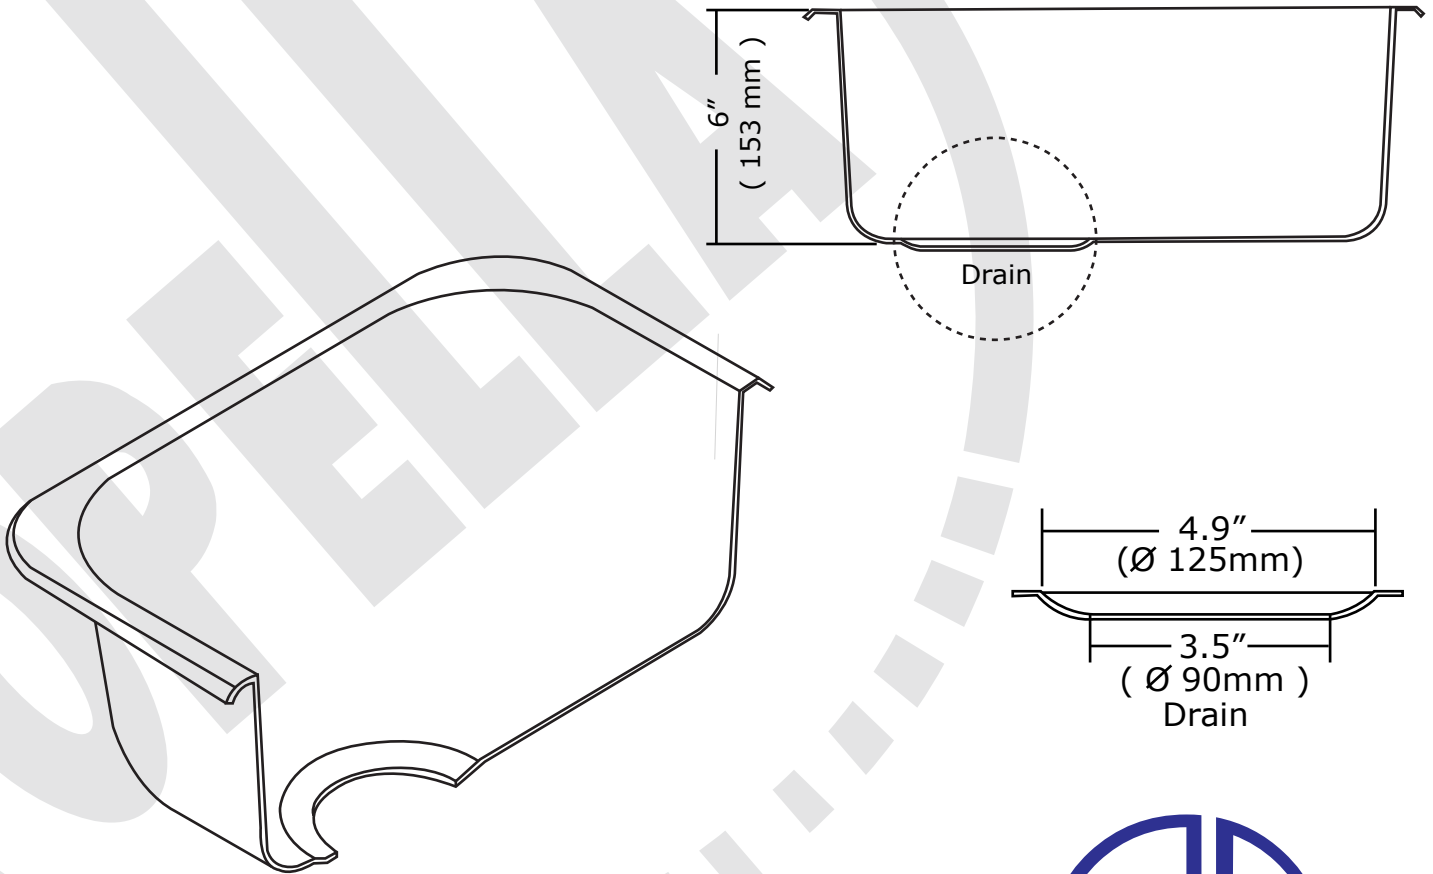

13203 Series

Bar/Prep Sink Collection

13203 Series

Premium quality 18 gauge stainless steel creates a lasting impression to any bar or prep area.

- Features:
- 16.2" x 14.2" outside dimensions
 - 14.6" x 12.6" inside dimensions
 - 6" depth
 - 3 - 1/2" drain opening
 - 18 gauge stainless steel

- Suggested Drains:**
- 90066.xxx
 - 90077.xxx
 - 90088.xxx

Opella, LLC recommends that the template and the sink be referenced before making any cuts to the countertops.