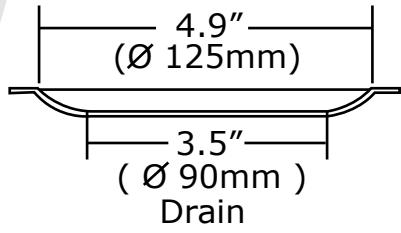

13202 Series

Bar/Prep Sink Collection

13202 Series

Premium quality 18 gauge stainless steel creates a lasting impression to any bar or prep area.

- Features:
- 16.2" x 12.2" outside dimensions
 - 14.6" x 10.6" inside dimensions
 - 5.5" depth
 - 3 - 1/2" drain opening
 - 18 gauge stainless steel

Suggested Drains:
90066.xxx
90077.xxx
90088.xxx

Opella, LLC recommends that the template and the sink be referenced before making any cuts to the countertops.