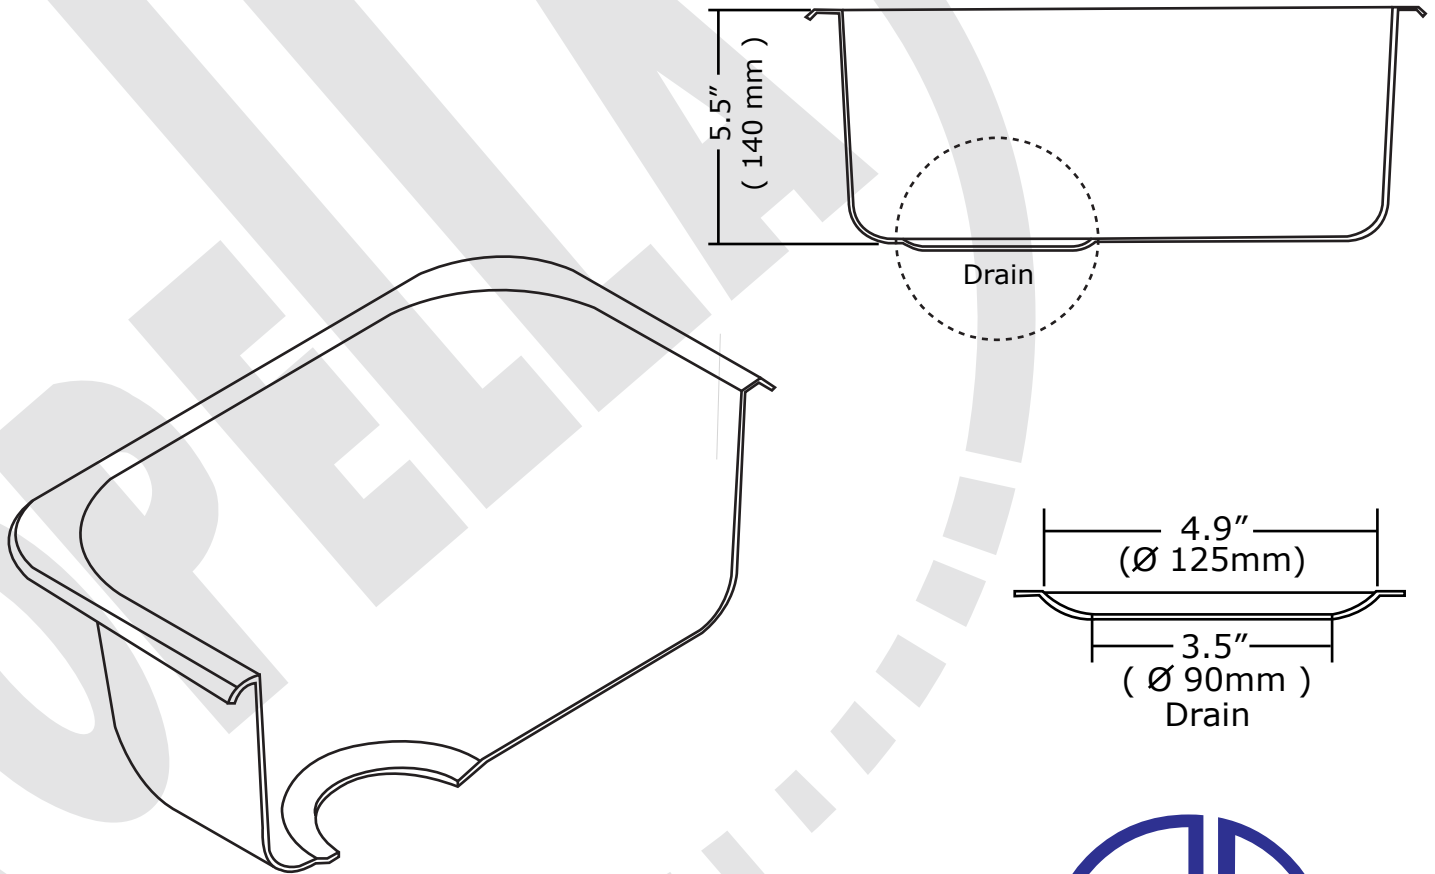

13202 Series

Bar/Prep Sink Collection

13202 Series

Premium quality 18 gauge stainless steel creates a lasting impression to any bar or prep area.

- Features:
- 16.2" x 12.2" outside dimensions
 - 14.6" x 10.6" inside dimensions
 - 5.5" depth
 - 3 - 1/2" drain opening
 - 18 gauge stainless steel

Suggested Drains:
90066.xxx
90077.xxx
90088.xxx

Opella, LLC recommends that the template and the sink be referenced before making any cuts to the countertops.