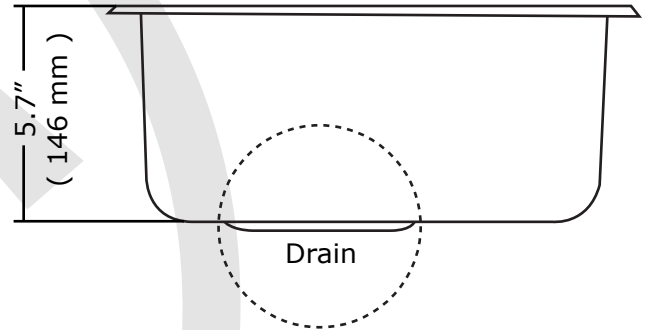

13201 Series

Bar/Prep Sink Collection

13201 Series

Premium quality 18 gauge stainless steel creates a lasting impression to any bar or prep area.

Features:

- 14.5" x 12.5" outside dimensions
- 12.9" x 10.9" inside dimensions
- 5.7" depth
- 3 - 1/2" drain opening
- 18 gauge stainless steel

Suggested Drains:

90066.xxx
90077.xxx
90088.xxx

Opella, LLC recommends that the template and the sink be referenced before making any cuts to the countertops.