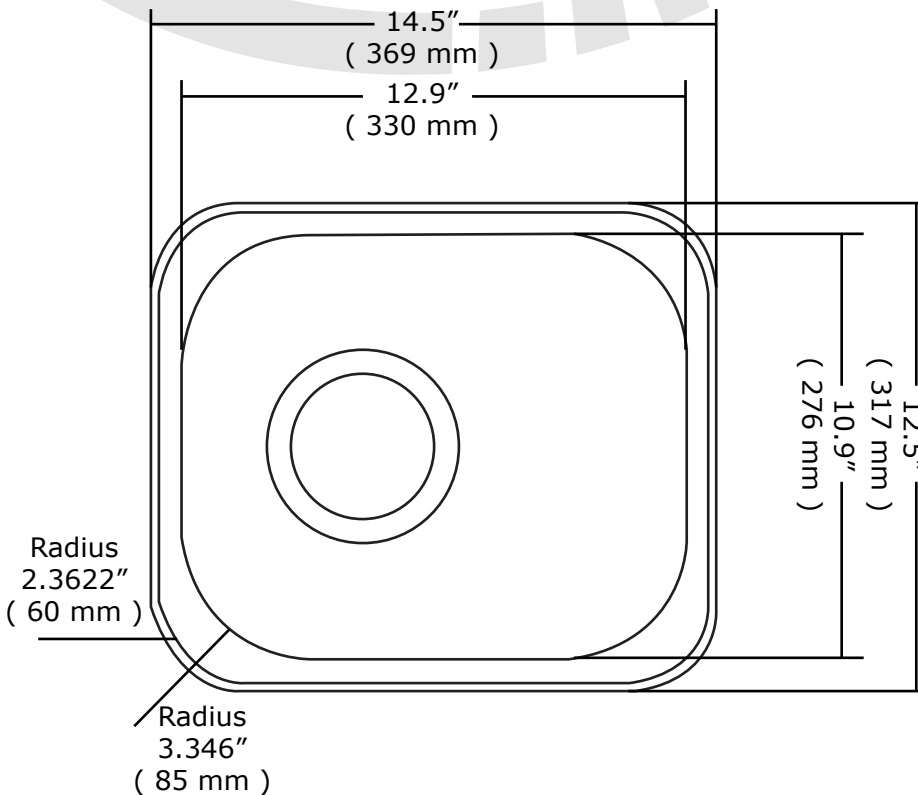

13201 Series

Bar/Prep Sink Collection

13201 Series

Premium quality 18 gauge stainless steel creates a lasting impression to any bar or prep area.

Features:

- 14.5" x 12.5" outside dimensions
- 12.9" x 10.9" inside dimensions
- 5.7" depth
- 3 - 1/2" drain opening
- 18 gauge stainless steel

Suggested Drains:

90066.xxx
90077.xxx
90088.xxx

Opella, LLC recommends that the template and the sink be referenced before making any cuts to the countertops.