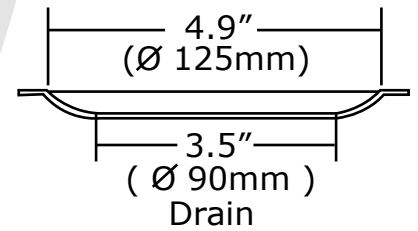

13201 Series

Bar/Prep Sink Collection

13201 Series

Premium quality 18 gauge stainless steel creates a lasting impression to any bar or prep area.

Features:

- 14.5" x 12.5" outside dimensions
- 12.9" x 10.9" inside dimensions
- 5.7" depth
- 3 - 1/2" drain opening
- 18 gauge stainless steel

Suggested Drains:

90066.xxx
90077.xxx
90088.xxx

Opella, LLC recommends that the template and the sink be referenced before making any cuts to the countertops.