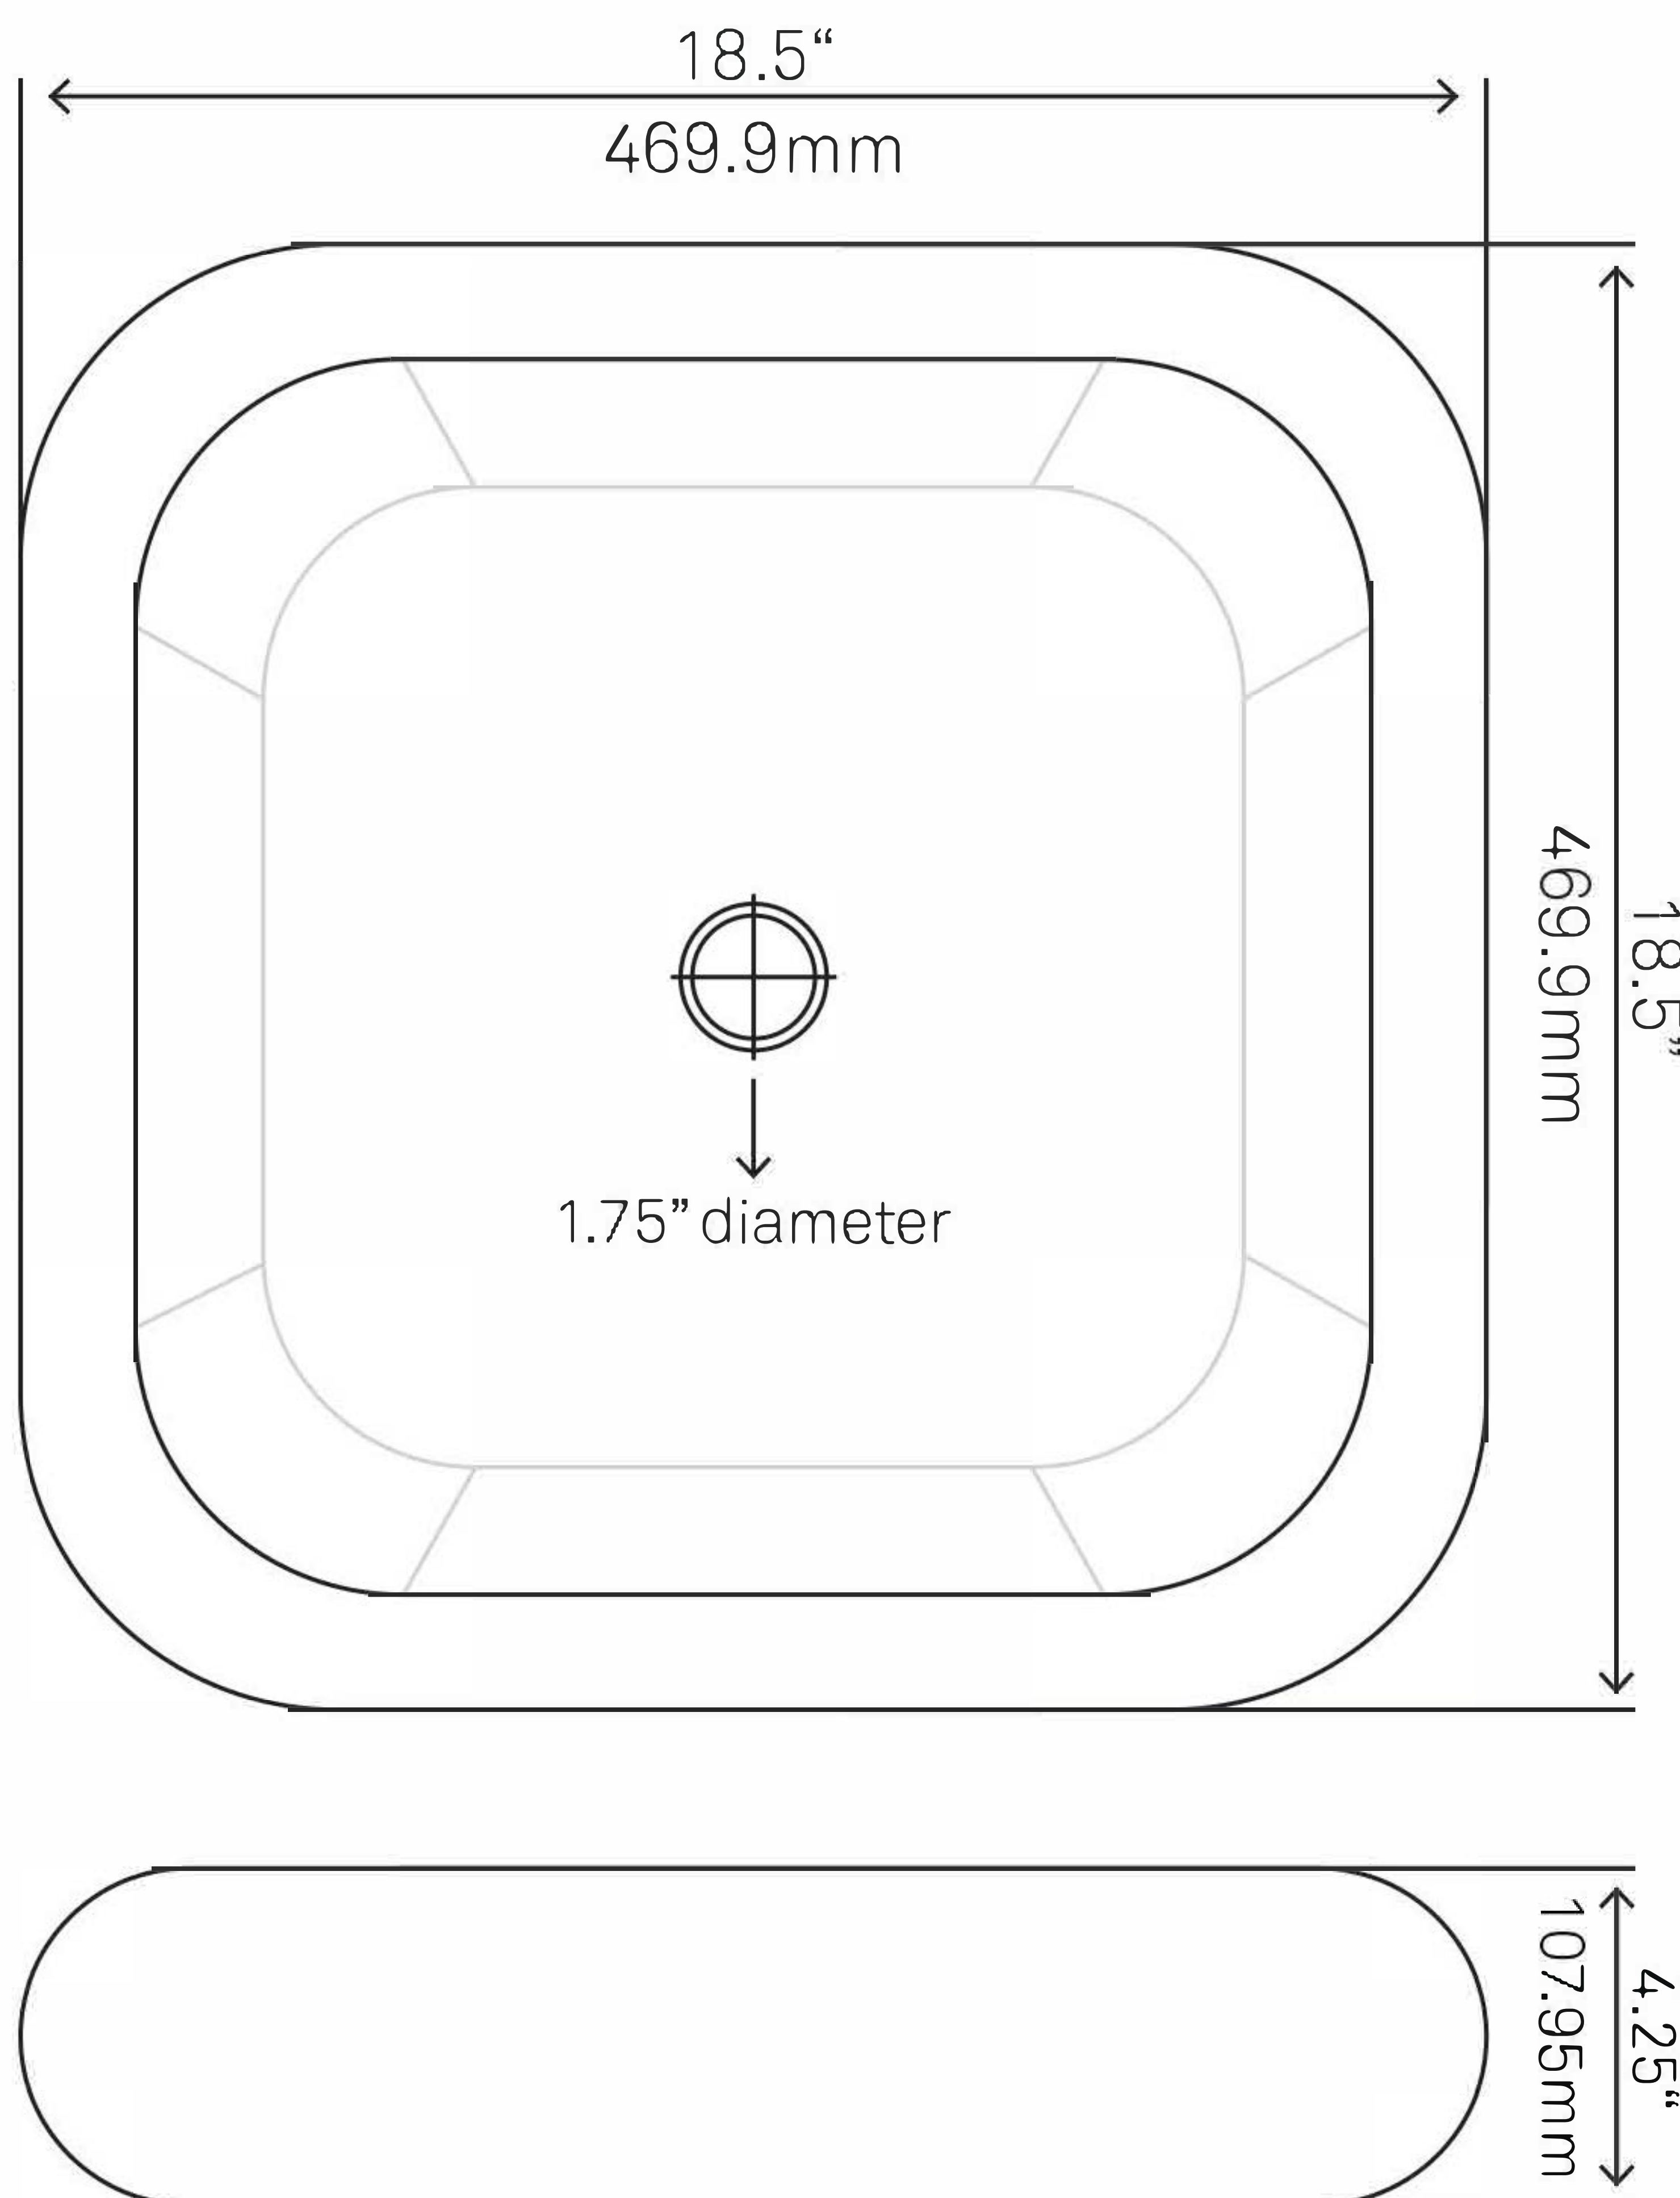

TP-V02W BIANCO Porcelain Vessel Sink

Requested By:

Specific Features:

STANDARD SPECIFICATIONS:

- Bright white glossy porcelain vessel sink
- Soft square shape
- Scratch resistant and non-porous surface
- Designed for above counter installation
- Standard U.S. plumbing connections
- Inner dimensions 14 x 14 x 3.75-inches tall