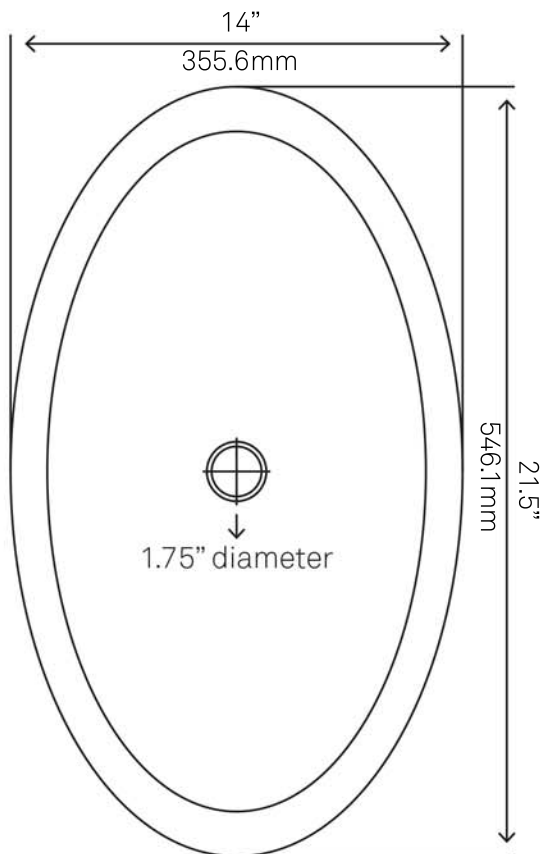

TIS-324G BIGIO Clear Grey Vessel Sink

Requested By: _____

Specific Features: _____

STANDARD SPECIFICATIONS:

- Oval slipper clear grey glass vessel
- Made with high tempered glass
- Scratch resistant and non-porous
- Designed for above counter installation
- Standard U.S. plumbing connections
- 1.75-inch drain opening
- No overflow