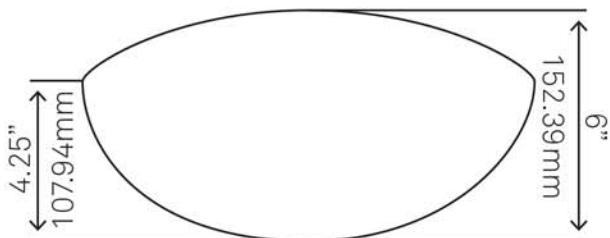

TIS-324G BIGIO Clear Grey Vessel Sink

Requested By: _____

Specific Features: _____

STANDARD SPECIFICATIONS:

- Oval slipper clear grey glass vessel
- Made with high tempered glass
- Scratch resistant and non-porous
- Designed for above counter installation
- Standard U.S. plumbing connections
- 1.75-inch drain opening
- No overflow