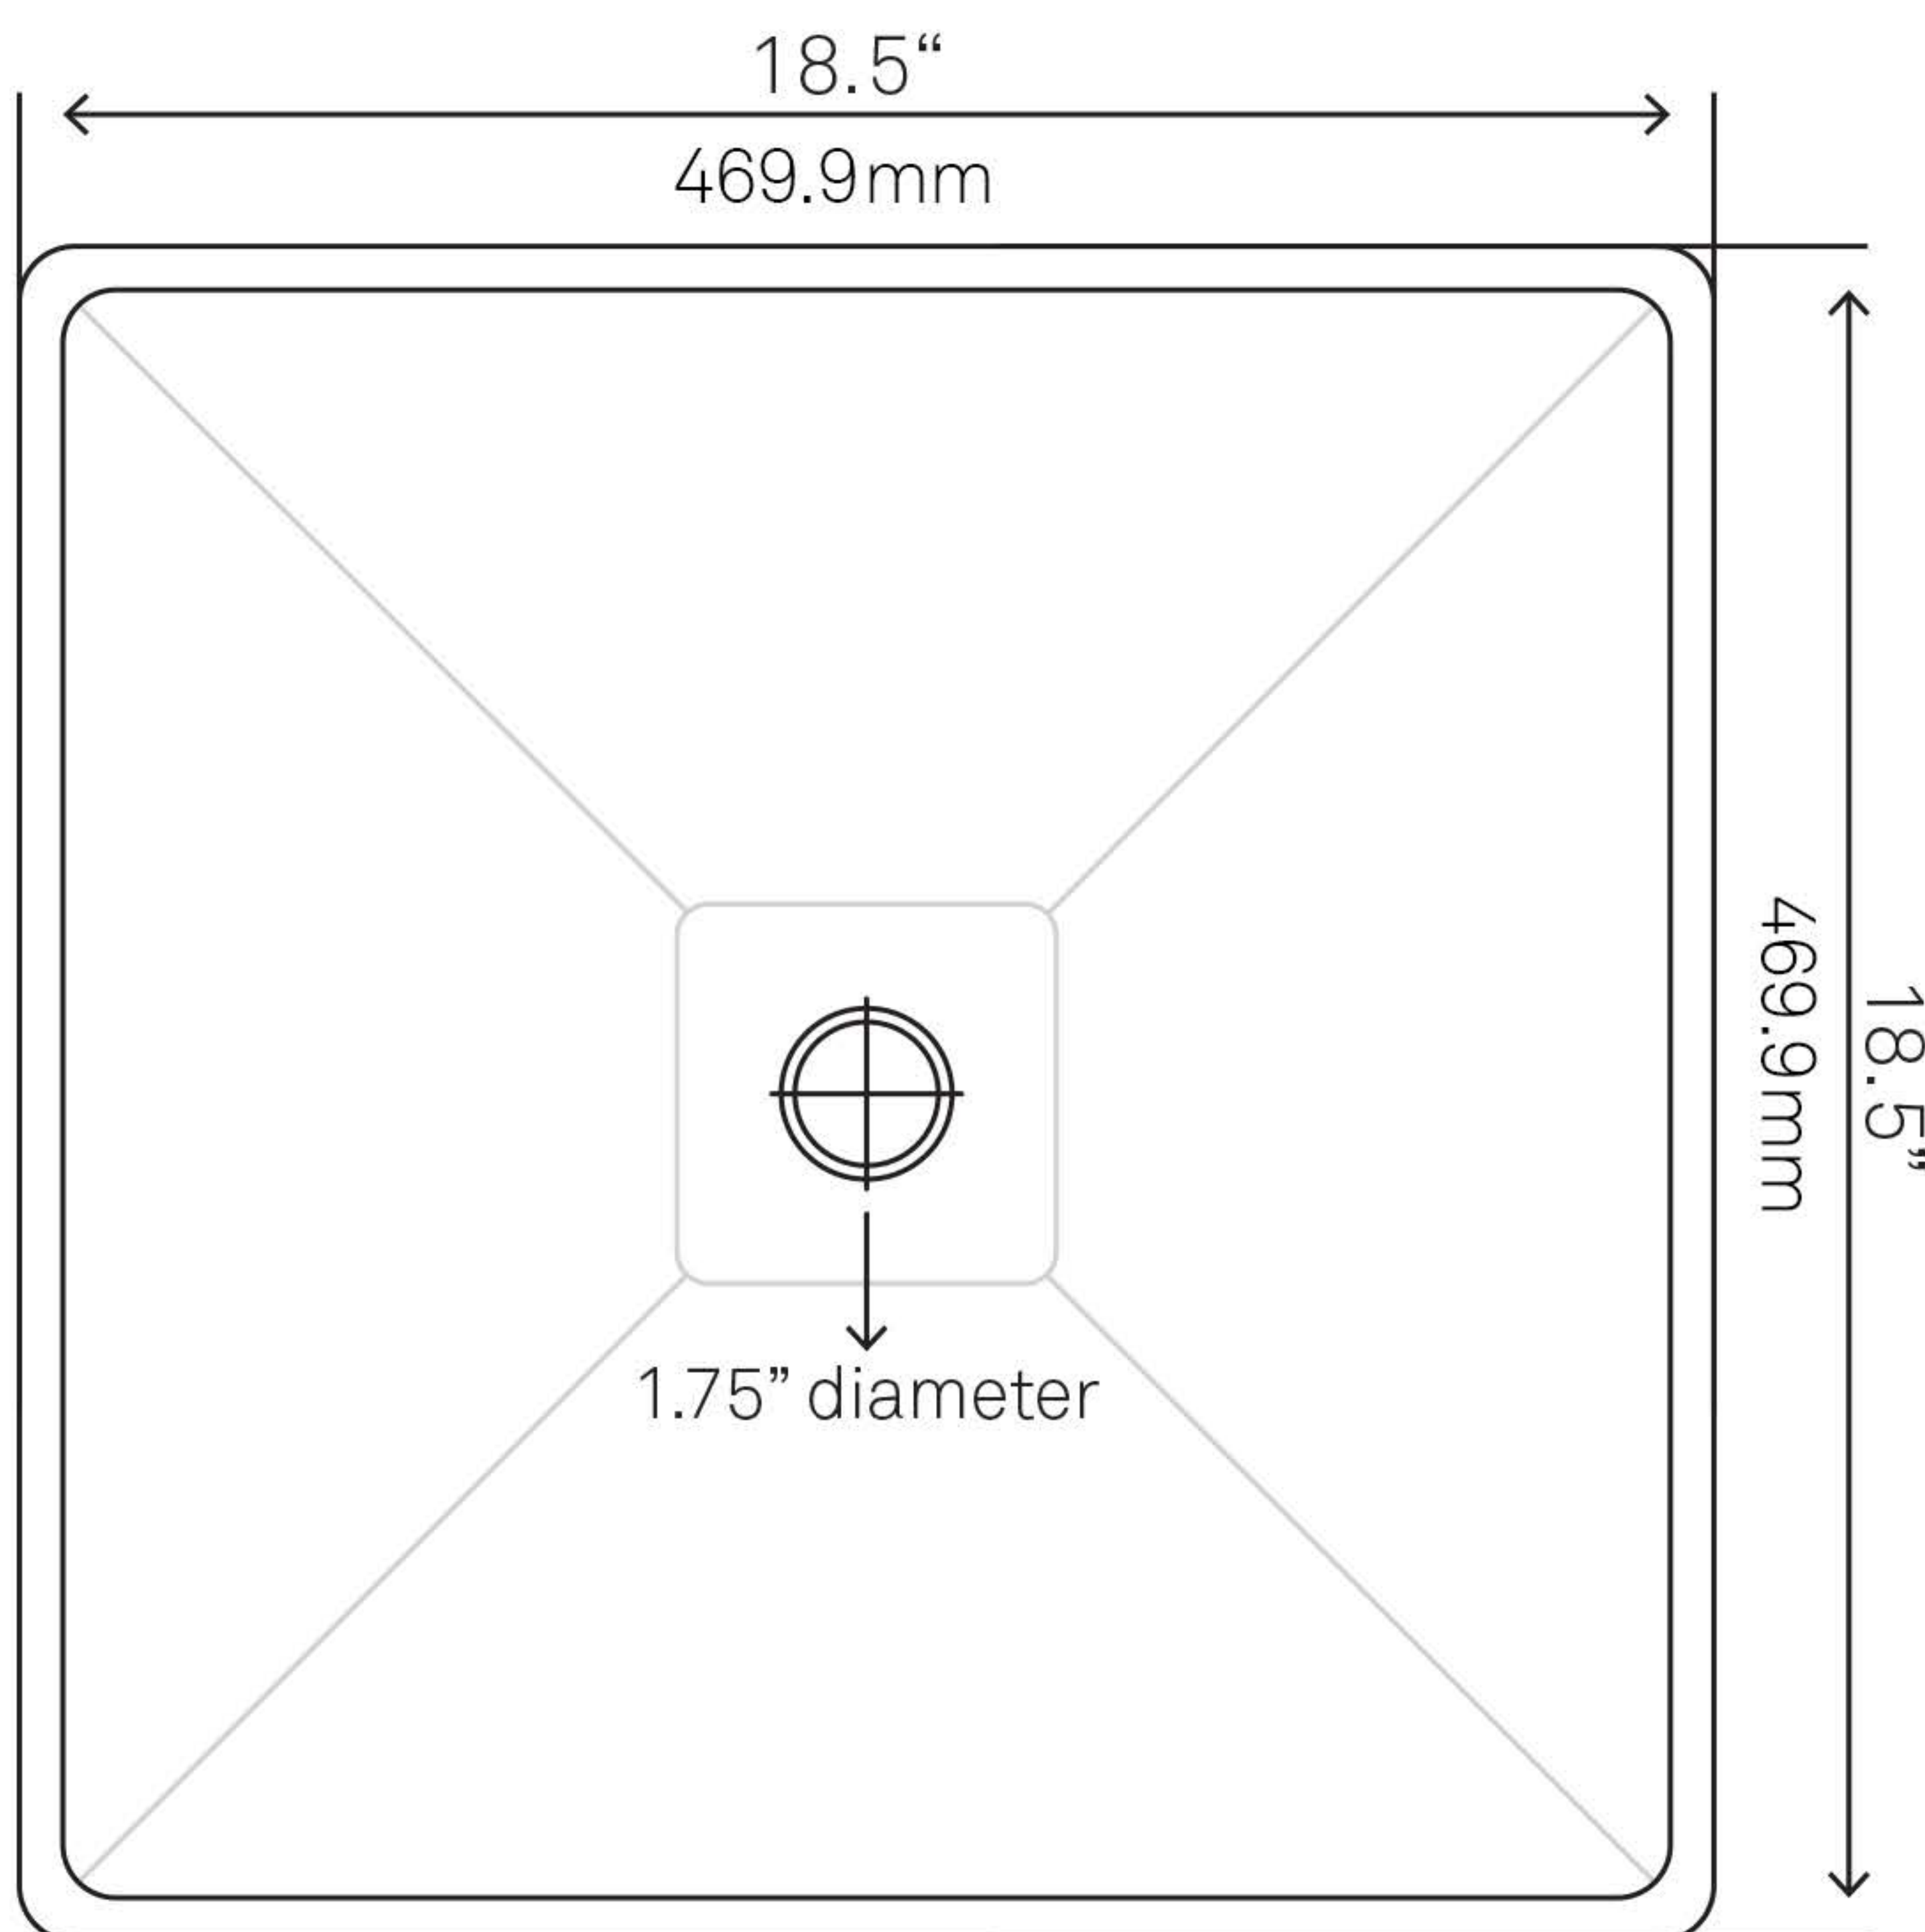

TIS-286G SAUNA Square Glass Vessel Bath Sink

Requested By:

Specific Features:

STANDARD SPECIFICATIONS:

- Green square vessel w/ frosted bottom
- Made with high tempered glass
- Scratch resistant and non-porous
- Designed for above counter installation
- Standard U.S. plumbing connections
- 1.75-inch drain opening
- No mounting ring necessary