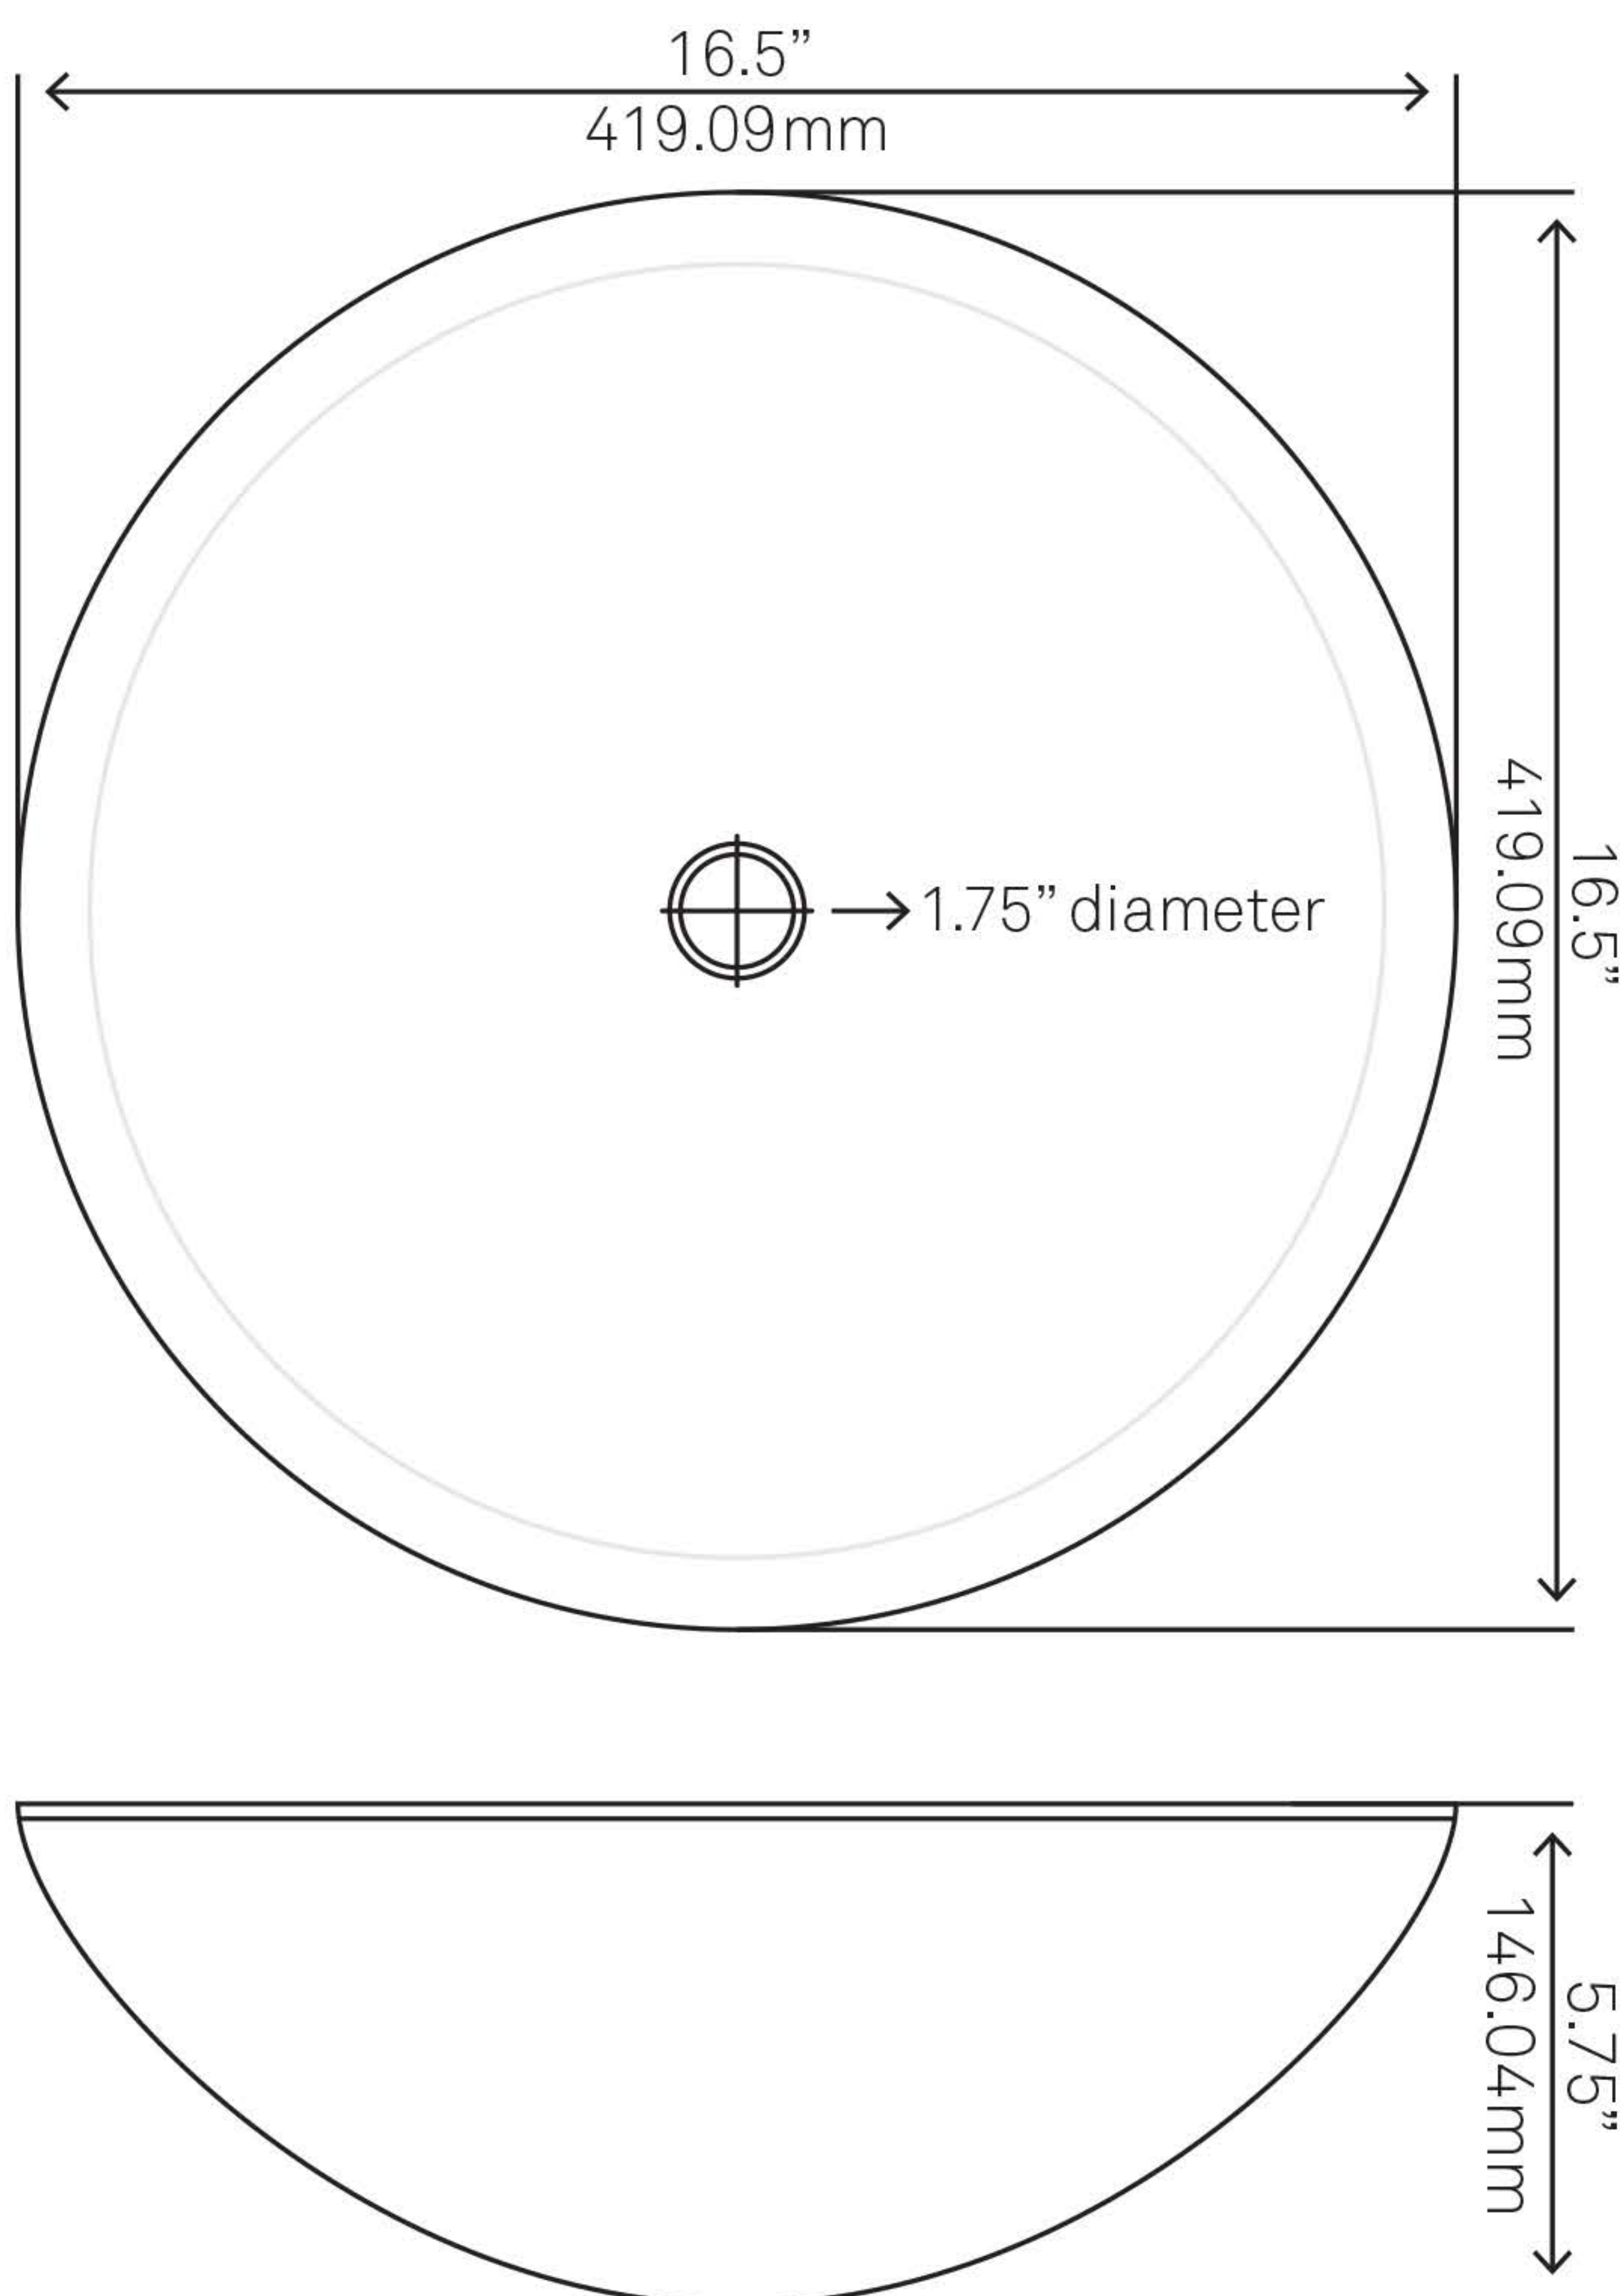

TIS-228T GAMBO Glass Vessel Bathroom Sink

Requested By:

Specific Features:

STANDARD SPECIFICATIONS:

- Round brown glass vessel
- Frosted stem pattern on bottom
- Made with high tempered glass
- Scratch resistant and non-porous
- Designed for above counter installation
- Standard U.S. plumbing connections
- 1.75-inch drain opening