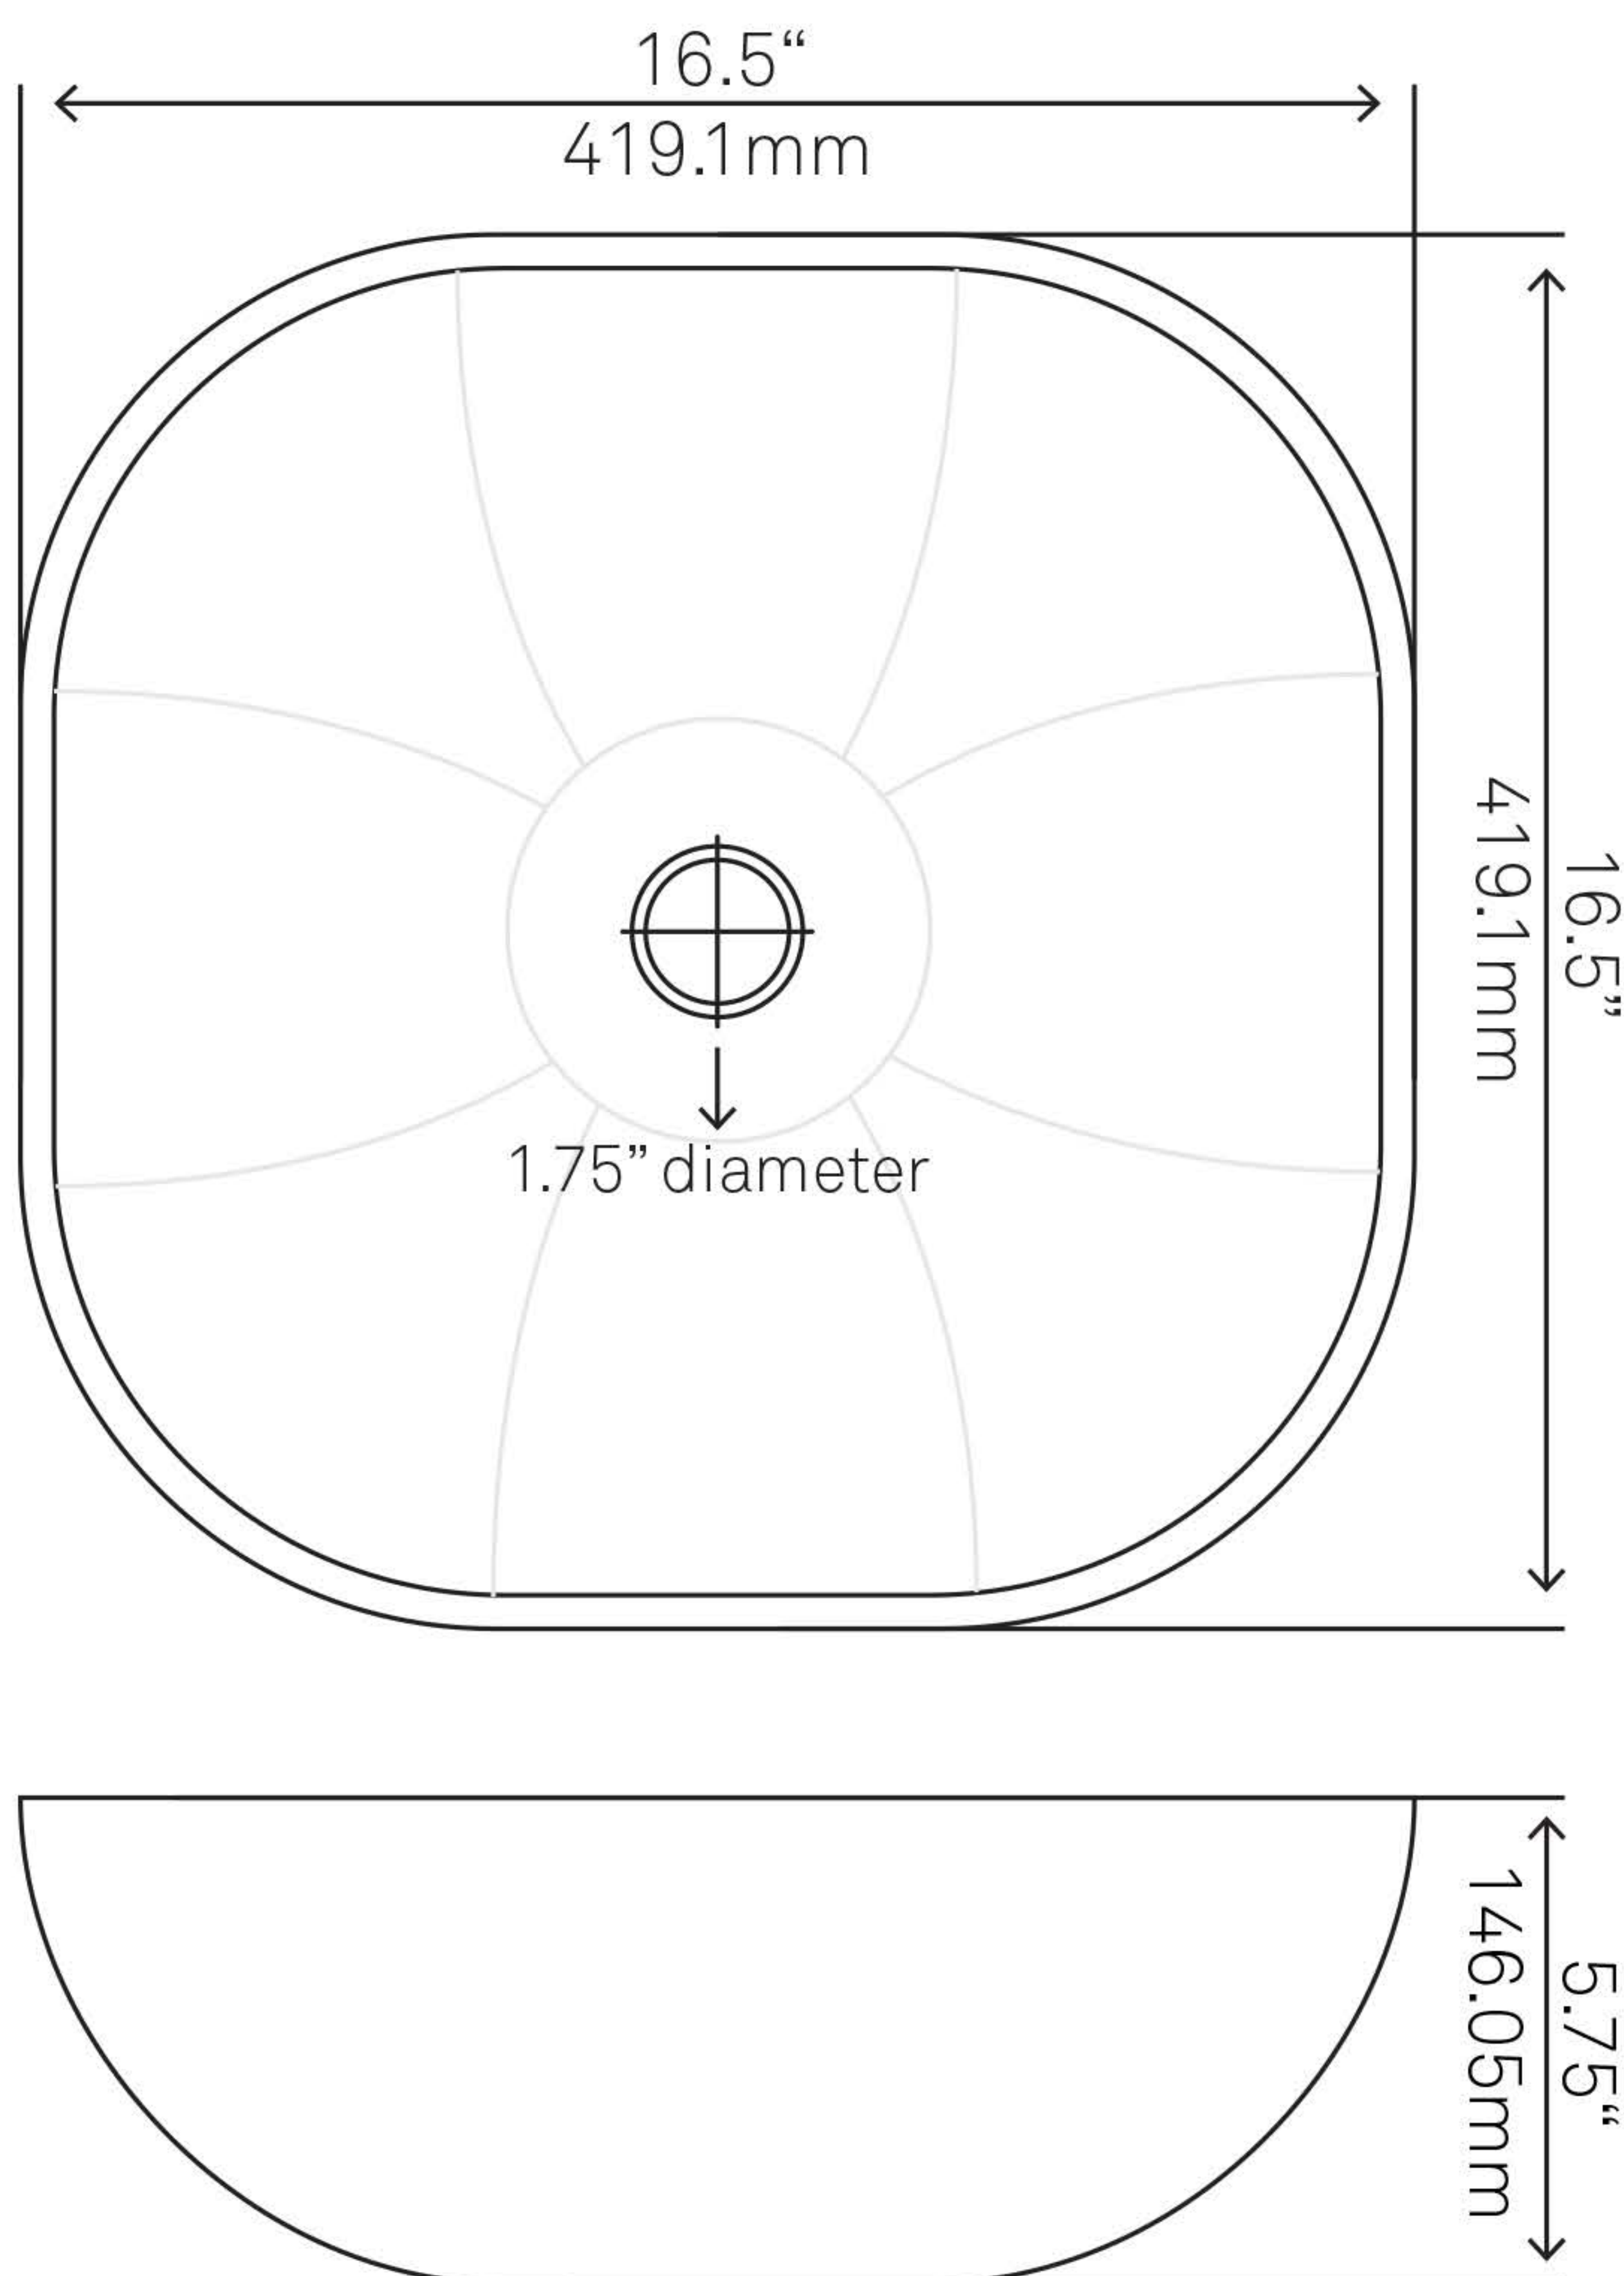

TIG-8017 PIAZZA Glass Vessel Bathroom Sink

Requested By:

Specific Features:

STANDARD SPECIFICATIONS:

- Square clear vessel sink
- Polished inside and out
- Made with high tempered glass
- Scratch resistant and non-porous
- Designed for above counter installation
- Standard U.S. plumbing connections
- 1.75-inch drain opening