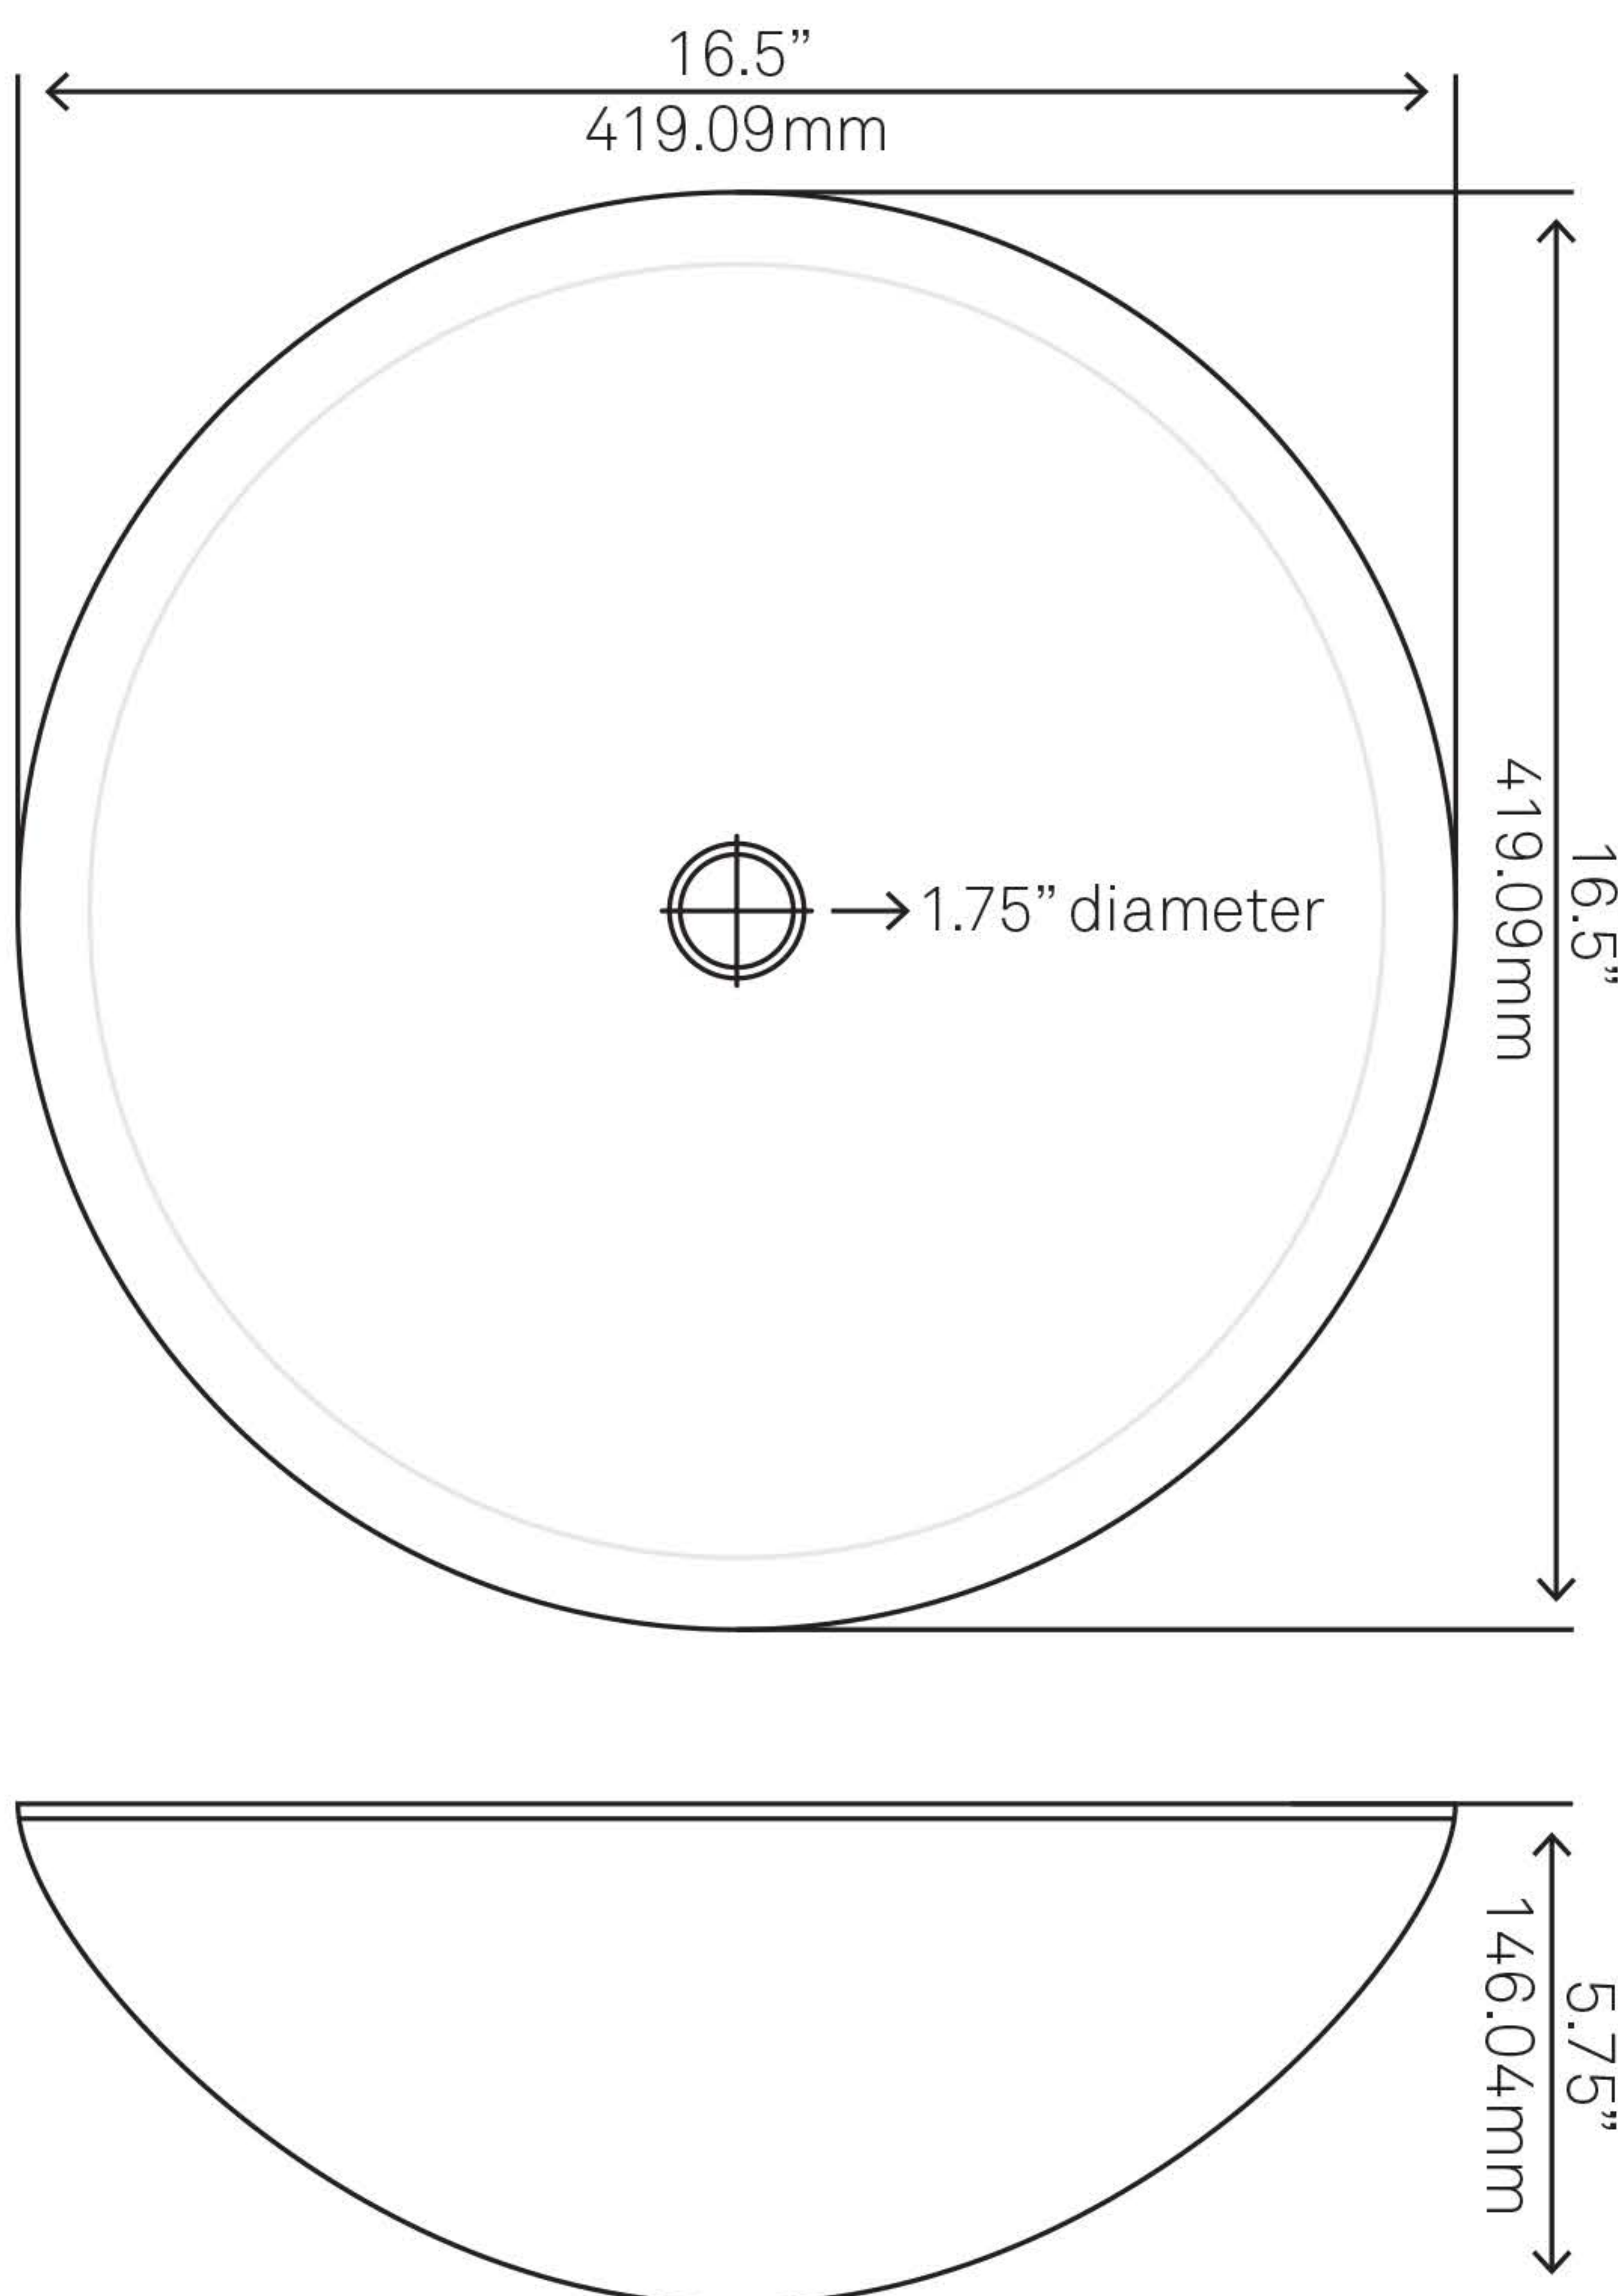

TID-270 BOSCHETTO Glass Vessel Bathroom Sink

Requested By:

Specific Features:

STANDARD SPECIFICATIONS:

- Round vessel sink
- Wood grain double layer design
- Made with high tempered glass
- Scratch resistant and non-porous
- Designed for above counter installation
- Standard U.S. plumbing connections
- 1.75-inch drain opening