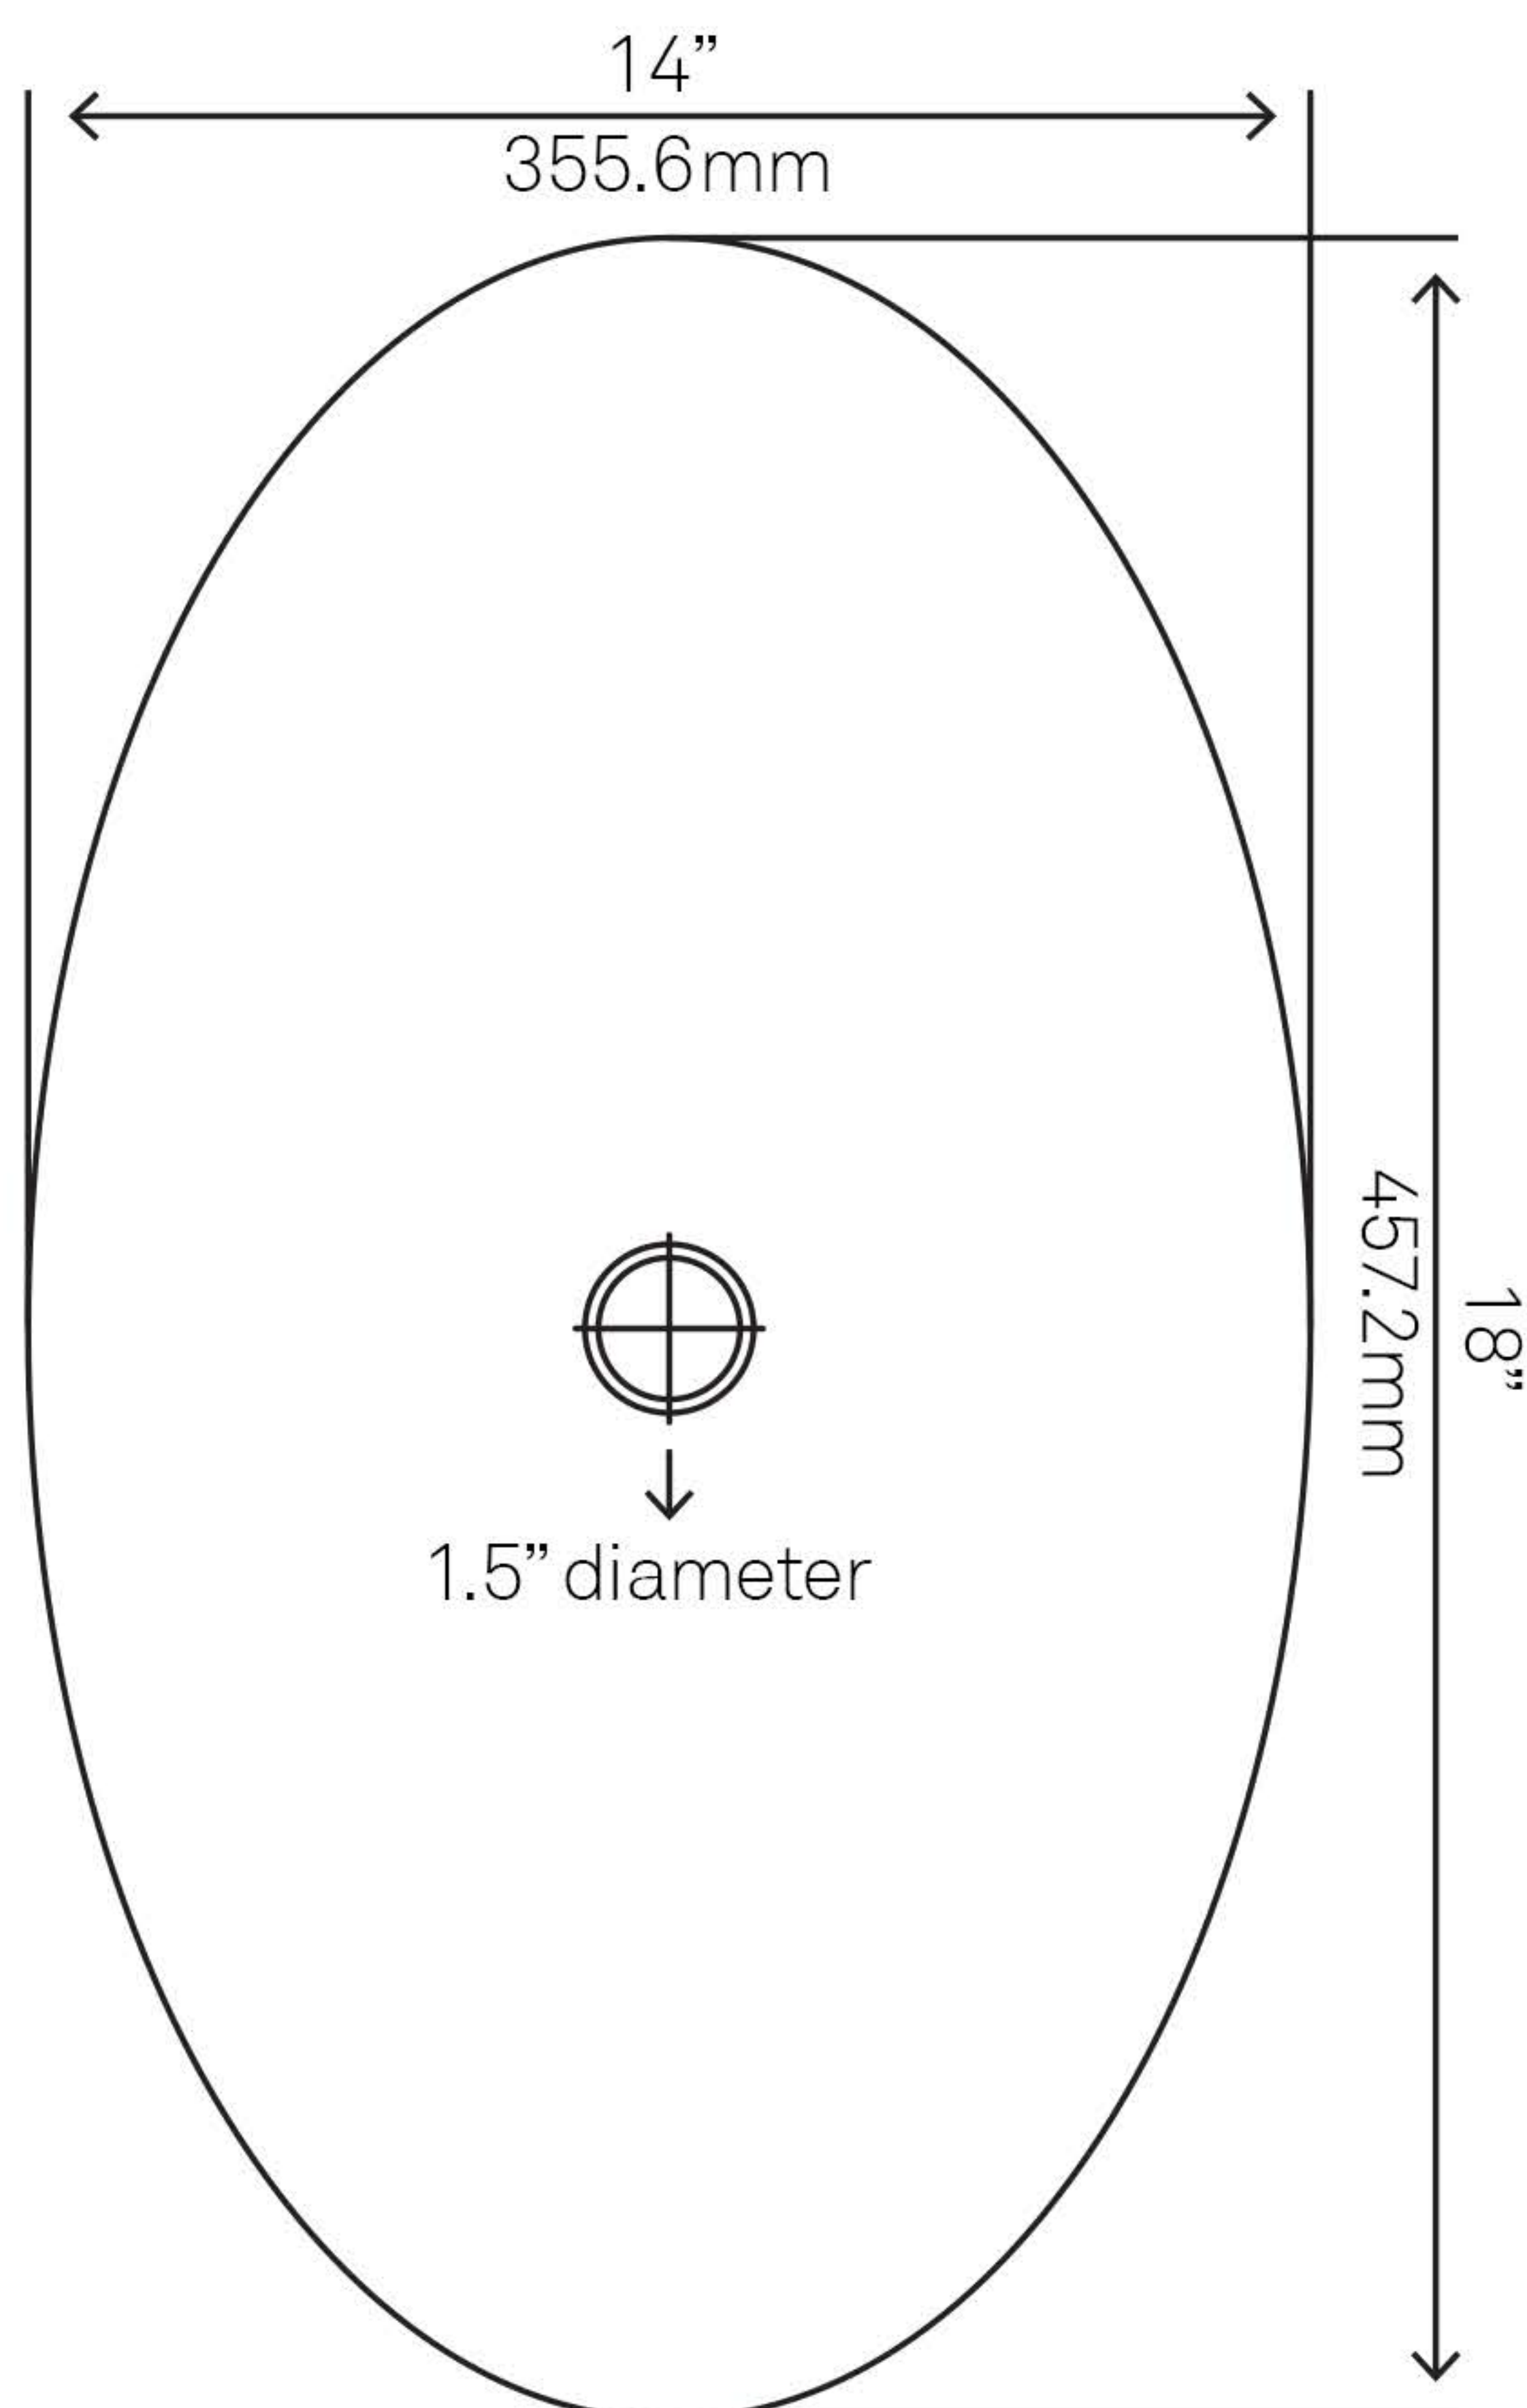

## TCV-003NA BILBOA Copper Vessel Sink, Natural

Requested By: \_\_\_\_\_

Specific Features: \_\_\_\_\_

### STANDARD SPECIFICATIONS:

- Oval copper vessel sink
- Hand-hammered natural finish
- Above counter installation
- Artisan hand crafted
- 14-gauge copper construction
- Approximate dimensions
- 1.5-inch drain opening
- Standard U.S. plumbing connection
- No mounting ring required
- Tolerance = +/- 1/2"
- Made in Mexico