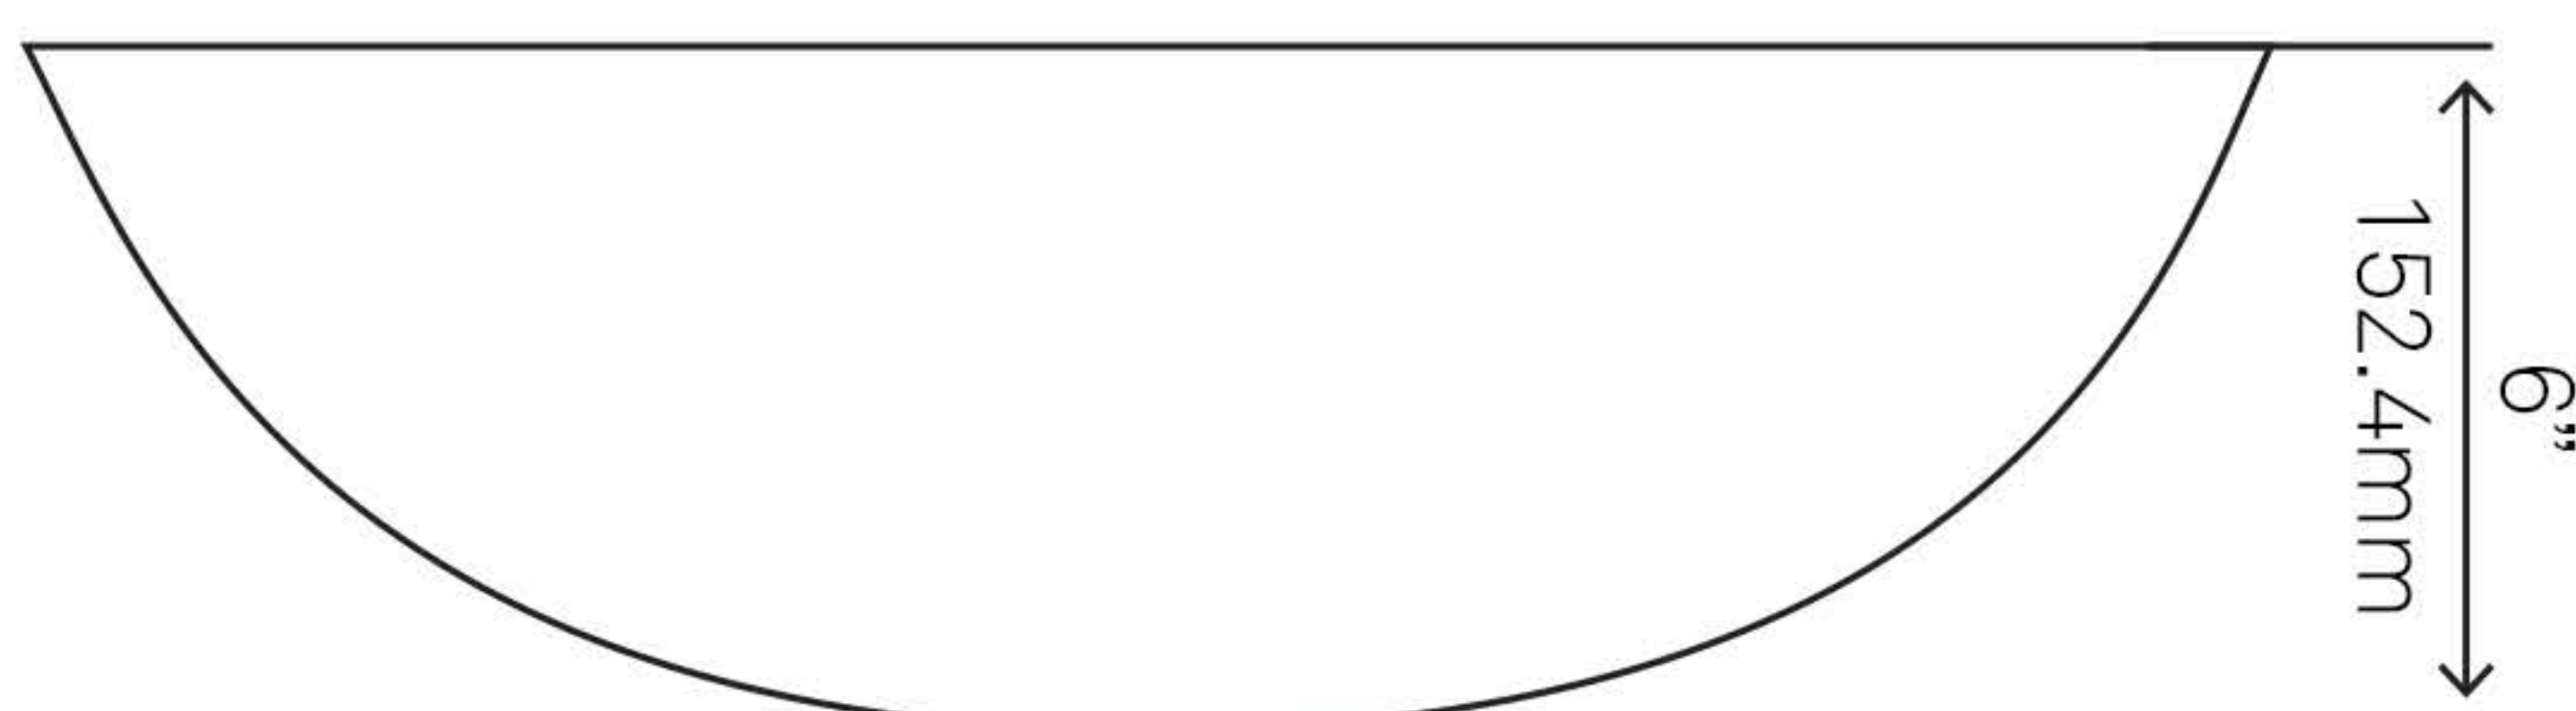

## TCV-003NA BILBOA Copper Vessel Sink, Natural

Requested By: \_\_\_\_\_

Specific Features: \_\_\_\_\_

### STANDARD SPECIFICATIONS:

- Oval copper vessel sink
- Hand-hammered natural finish
- Above counter installation
- Artisan hand crafted
- 14-gauge copper construction
- Approximate dimensions
- 1.5-inch drain opening
- Standard U.S. plumbing connection
- No mounting ring required
- Tolerance = +/- 1/2"
- Made in Mexico