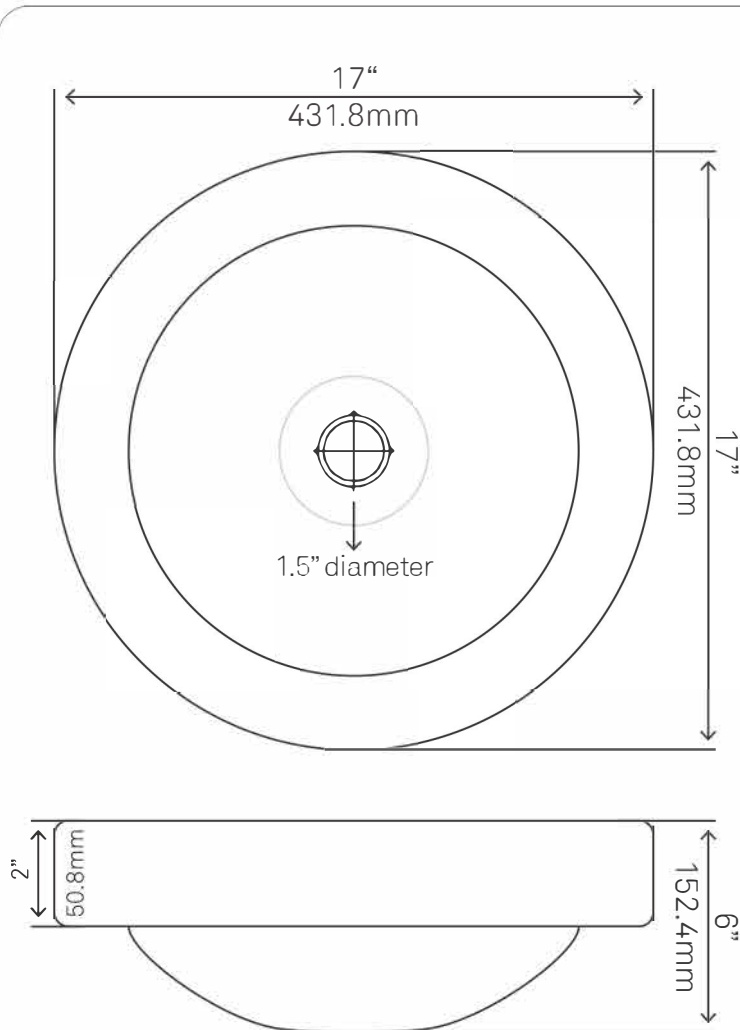

## TCU-014AN GRANADA Copper Drop-In Sink, Antique

Requested By:

---

Specific Features:

---

### STANDARD SPECIFICATIONS:

- Round drop-in sink with apron
- Hand-hammered natural finish
- Drop-in installation
- Artisan hand crafted
- 16-gauge copper construction
- Approximate dimensions
- Inner 15 x 5.5 inches
- 2" tall apron
- 1.5-inch drain opening
- Tolerance = +/- 1/2"
- Standard U.S. plumbing connection
- Made in Mexico