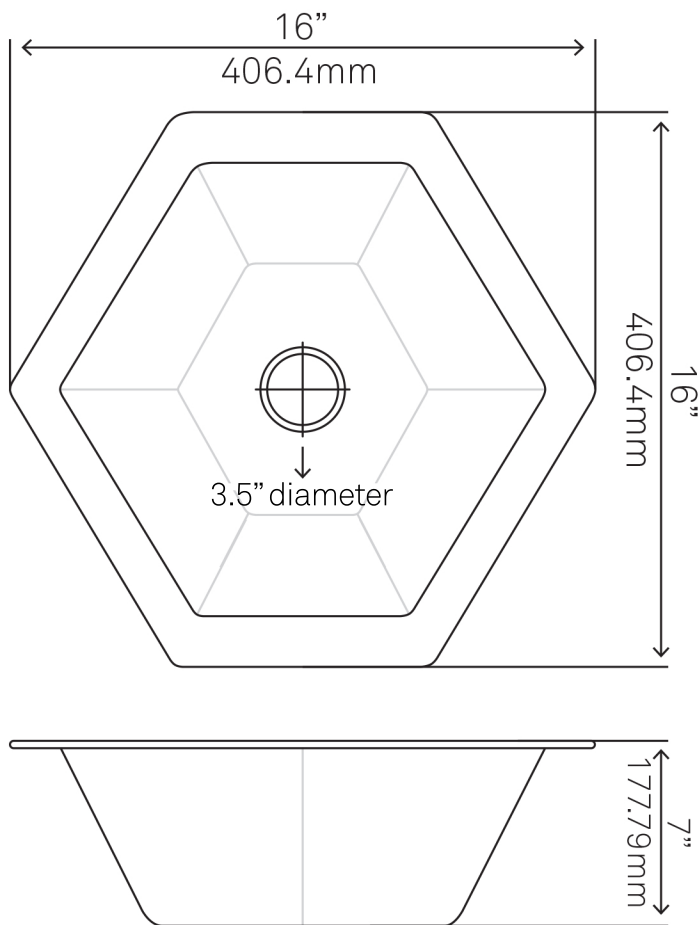

## TCB-004AN NAVARRE Copper Bar Sink, Antique

Requested By: \_\_\_\_\_

Specific Features: \_\_\_\_\_

### STANDARD SPECIFICATIONS:

- Hexagon bar and prep sink with flat rim
- Hand-hammered antique finish
- Drop-in or Undermount installation
- Artisan hand crafted
- 16-gauge recycled copper construction
- Tolerance = +/- 1/2"
- Approximate dimensions
- Inner 14 x 6.5-inches
- Standard U.S. plumbing connection
- Made in Mexico