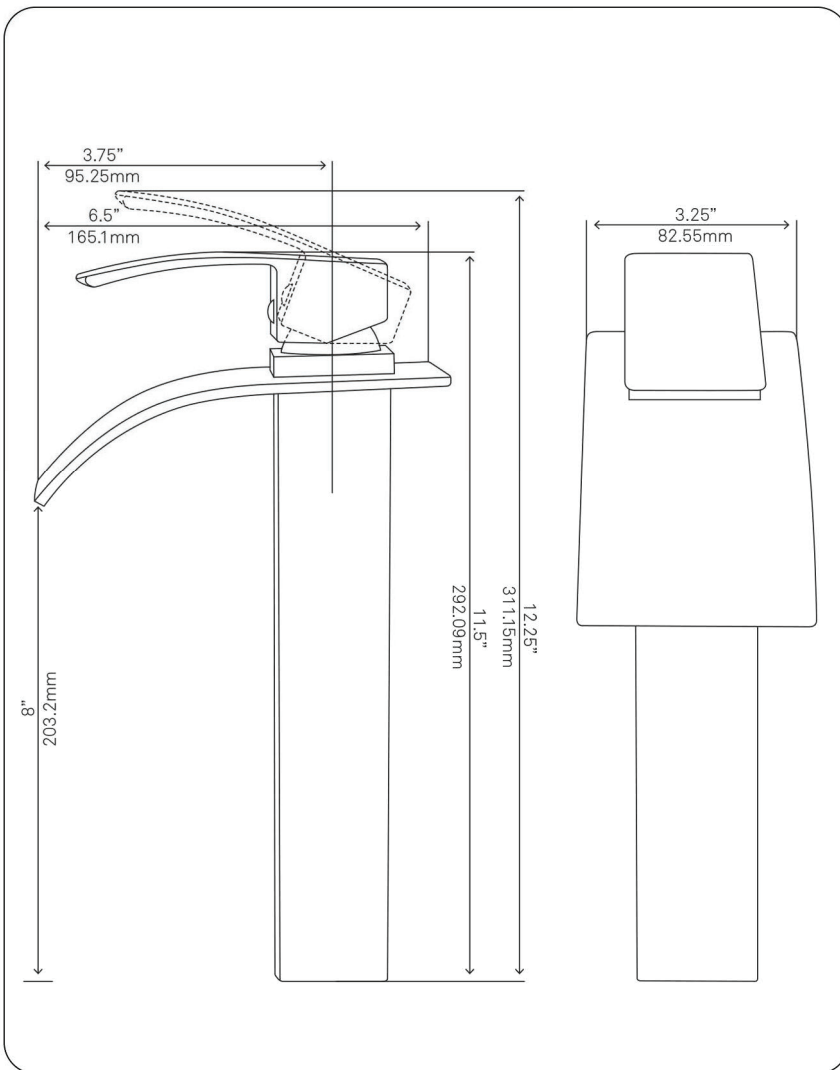

NOTES

Novatto reserves the right (1) to make changes in specifications and materials, and (2) to change or discontinue models, both without notice or obligation. Dimensions are for reference only, see www.NovattoInc.com for finish options and product availability.

Novatto Inc
TOLL FREE 844.404.4242
www.NovattoInc.com