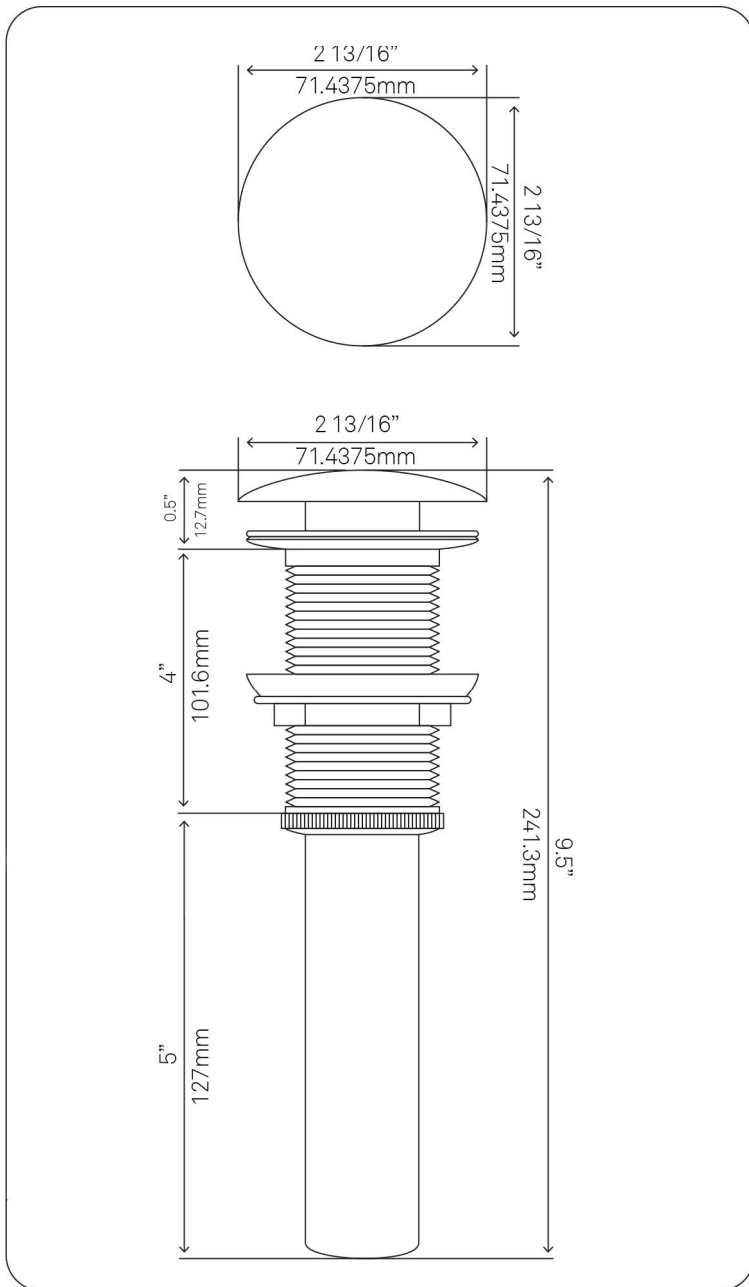

NOTES

Novatto reserves the right (1) to make changes in specifications and materials, and (2) to change or discontinue models, both without notice or obligation. Dimensions are for reference only, see www.NovattoInc.com for finish options and product availability.

Novatto Inc
TOLL FREE 844.404.4242
www.NovattoInc.com