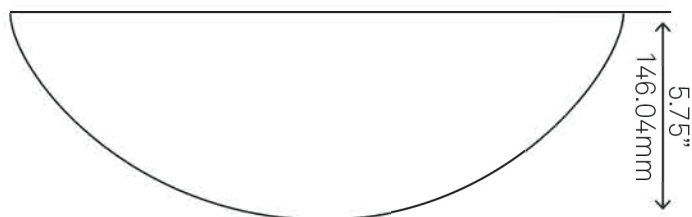

NOSV-BT Beige Travertine Stone Vessel Sink

Requested By: _____

Specific Features: _____

STANDARD SPECIFICATIONS:

- Round travertine vessel sink, natural stone
- Artisan hand crafted
- Above counter installation
- No overflow
- Inside Dimension: 15.75-inches
- Height: 5.75-inches
- 5/8" thick
- Standard U.S. plumbing connections
- Item weight: 24lbs
- Material: travertine stone
- Consistent in color

Novatto Inc
TOLL FREE 844.404.4242
www.NovattoInc.com

**GF-136ORB ECLIPSE
Vessel Faucet, Oil Rubbed Bronze**

Requested By: _____

Specific Features: _____

STANDARD SPECIFICATIONS:

- Single handle control
- Solid brass construction
- High pressure ceramic cartridge
- Single hole deck mount installation
- Spout reach: 3.75-inches
- Spout height: 8-inches
- 1.5-inch mounting hole diameter
- cUPC and AB1953 low lead compliant
- ASME A112.18.1-1-2011/CSA B125.1-11
- NSF 61 and NSF 372 certified
- EPA WaterSense® available