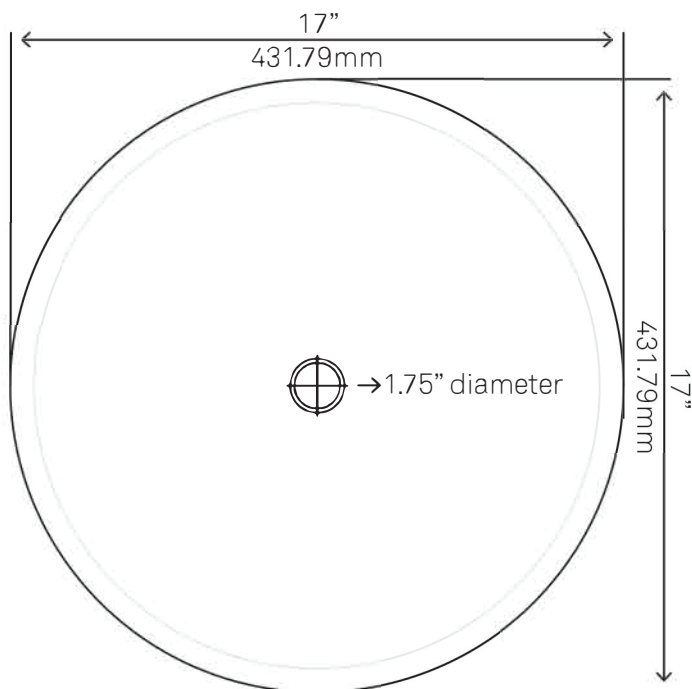

NOSV-BT Beige Travertine Stone Vessel Sink

Requested By: _____

Specific Features: _____

STANDARD SPECIFICATIONS:

- Round travertine vessel sink, natural stone
- Artisan hand crafted
- Above counter installation
- No overflow
- Inside Dimension: 15.75-inches
- Height: 5.75-inches
- 5/8" thick
- Standard U.S. plumbing connections
- Item weight: 24lbs
- Material: travertine stone
- Consistent in color

Novatto Inc
TOLL FREE 844.404.4242
www.NovattoInc.com

**GF-136ORB ECLIPSE
Vessel Faucet, Oil Rubbed Bronze**

Requested By: _____

Specific Features: _____

STANDARD SPECIFICATIONS:

- Single handle control
- Solid brass construction
- High pressure ceramic cartridge
- Single hole deck mount installation
- Spout reach: 3.75-inches
- Spout height: 8-inches
- 1.5-inch mounting hole diameter
- cUPC and AB1953 low lead compliant
- ASME A112.18.1-1-2011/CSA B125.1-11
- NSF 61 and NSF 372 certified
- EPA WaterSense® available

Novatto Inc
TOLL FREE 844.404.4242
www.NovattoInc.com

UPD-ORB

Vessel Sink Umbrella Drain, Oil Rubbed Bronze

Requested By: _____

Specific Features: _____

STANDARD SPECIFICATIONS:

- Umbrella vessel sink drain
- Oil rubbed bronze finish
- Solid brass construction
- Includes rubber seals and fastener for installation
- 9.5-inches total pop-up length
- Fits any standard 1.75-inch drain opening
- cUPC