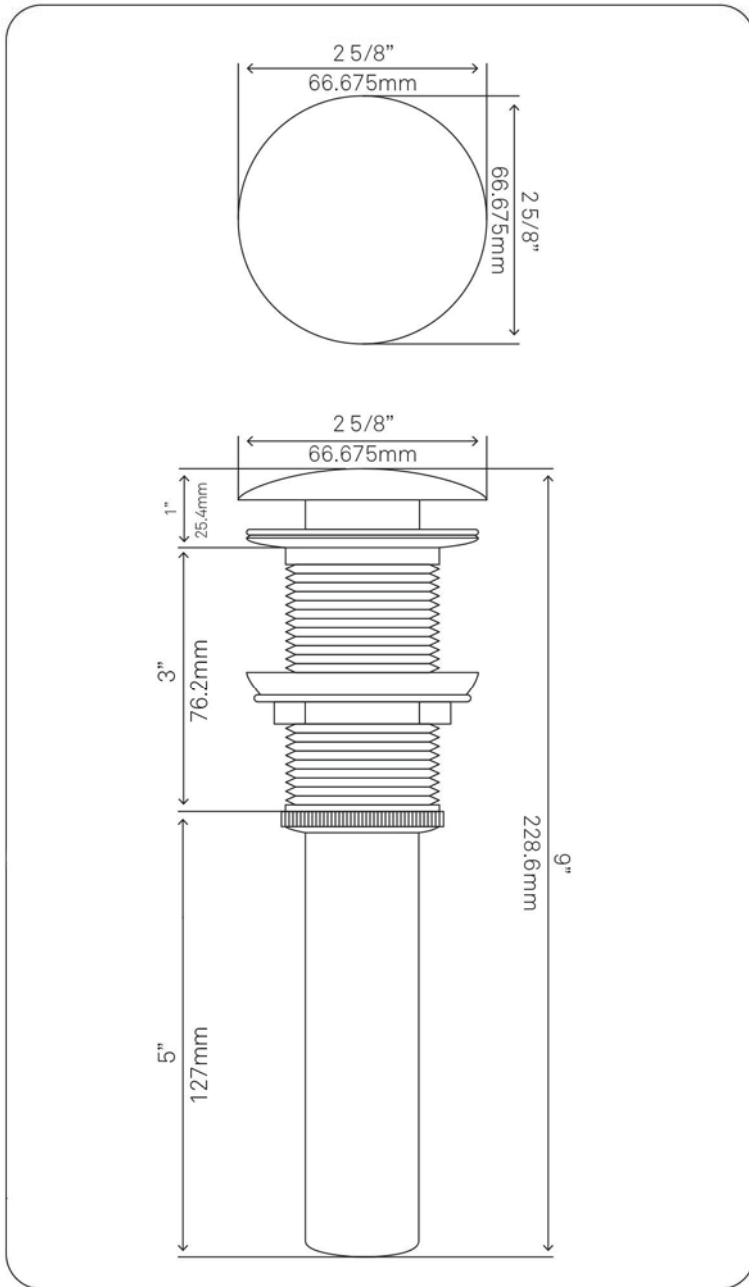

NOTES

Novatto reserves the right (1) to make changes in specifications and materials, and (2) to change or discontinue models, both without notice or obligation. Dimensions are for reference only, see www.NovattoInc.com for finish options and product availability.

Novatto Inc
TOLL FREE 844.404.4242
www.NovattoInc.com