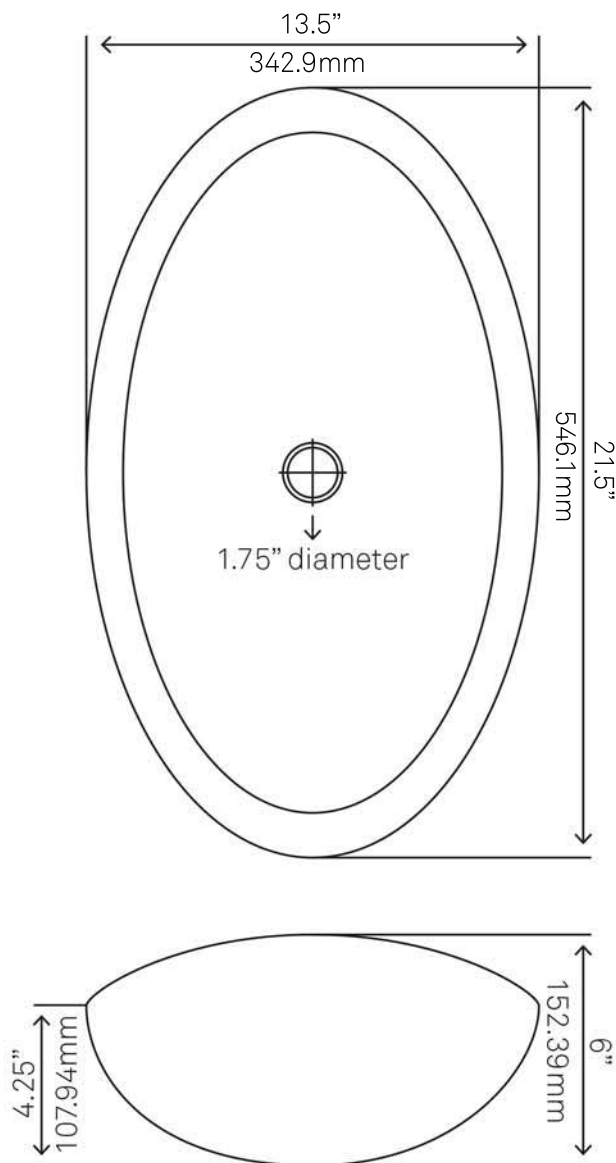

TIG-7032-8031 ARGENTO Oval Glass Vessel Bath Sink

Requested By: _____

Specific Features: _____

STANDARD SPECIFICATIONS:

- Oval slipper vessel sink
- Fluorescent silver, foil painted bottom
- Made with high tempered glass
- Scratch resistant and non-porous
- Designed for above counter installation
- Standard U.S. plumbing connections
- 1.75-inch drain opening

Novatto Inc
TOLL FREE 844.404.4242
www.NovattoInc.com

NOVATTO

GF-001CH ARGENTO FALLS Waterfall Vessel Faucet

Requested By: _____

Specific Features: _____

STANDARD SPECIFICATIONS:

- Chrome w/ Argento matching glass disc
- Single handle control
- Solid brass construction
- High pressure ceramic cartridge
- Single hole deck mount installation
- 1.5-inch diameter hole required
- cUPC and AB1953 low lead compliant
- ASME A112.18.1-1-2011/CSA B125.1-11
- NSF 61 and NSF 372 certified

Novatto Inc
TOLL FREE 844.404.4242
www.NovattoInc.com

NOVATTO

PUD-CH Vessel Sink Pop-Up Drain, Chrome

Requested By: _____

Specific Features: _____

STANDARD SPECIFICATIONS:

- Pop-up vessel sink drain
- Chrome finish
- Solid brass construction
- Includes rubber seals and fastener for installation
- 9-inches total length
- Fits any standard 1.75-inch drain opening
- cUPC