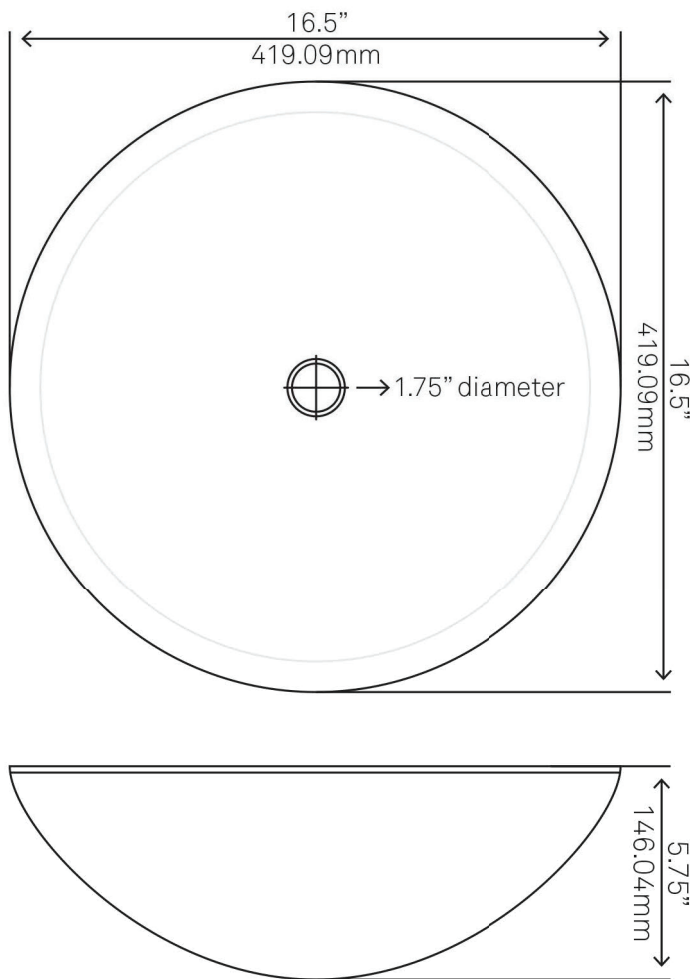

NOHP-G025 MIMETICA Painted Glass Vessel Sink

Requested By: _____

Specific Features: _____

STANDARD SPECIFICATIONS:

- Round hand painted vessel sink
- Dark rich brown camouflage
- High tempered glass
- Stain and scratch resistant inside
- Textured painted outside
- Above counter installation
- Standard U.S. plumbing connection
- Outer dimensions 16.5 x 5.75-inches
- 1.75-inch drain opening
- Novatto faucet and drain sold separately

Novatto Inc
TOLL FREE 844.404.4242
www.NovattoInc.com

**GF-136ORB ECLIPSE
Vessel Faucet, Oil Rubbed Bronze**

Requested By: _____

Specific Features: _____

STANDARD SPECIFICATIONS:

- Single handle control
- Solid brass construction
- High pressure ceramic cartridge
- Single hole deck mount installation
- Spout reach: 3.75-inches
- Spout height: 8-inches
- 1.5-inch mounting hole diameter
- cUPC and AB1953 low lead compliant
- ASME A112.18.1-1-2011/CSA B125.1-11
- NSF 61 and NSF 372 certified
- EPA WaterSense® available