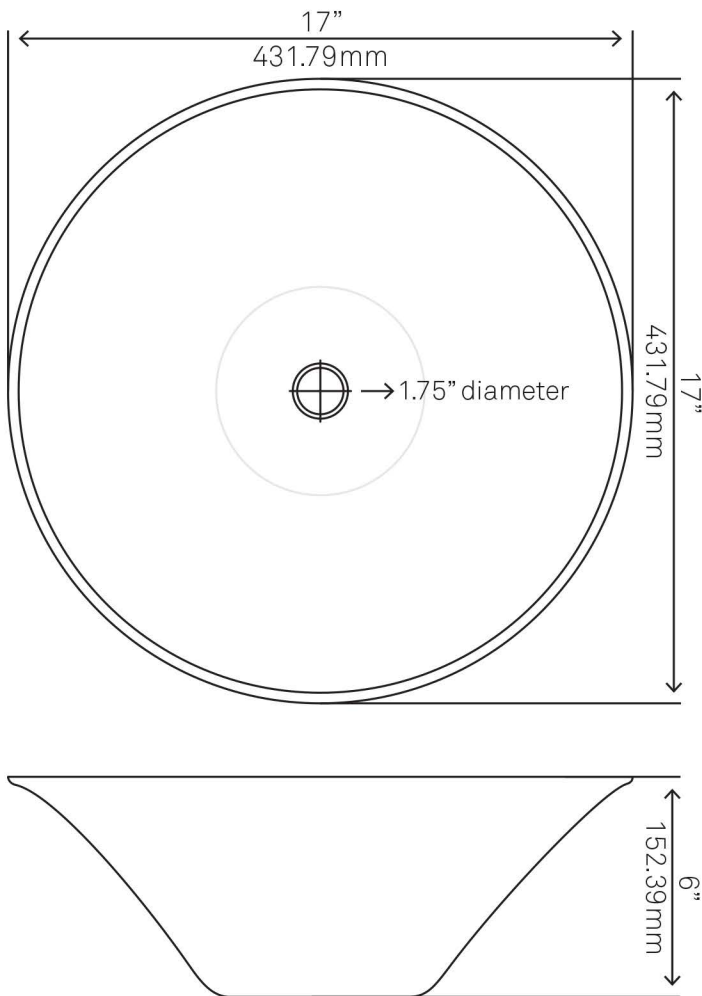

## NOHP-G028 MISTO Glass Vessel Bathroom Sink

Requested By: \_\_\_\_\_

Specific Features: \_\_\_\_\_