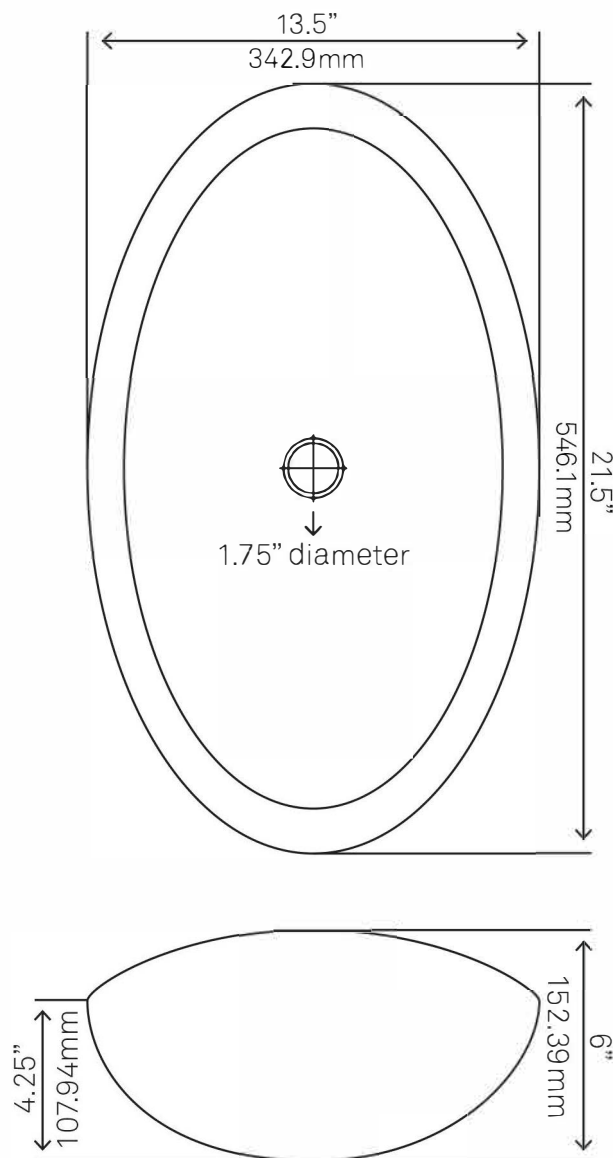

NOVATTO

NOHP-G008-8031 RENA Glass Vessel Bathroom Sink

Requested By:

Specific Features:

STANDARD SPECIFICATIONS:

- Oval slipper hand painted vessel sink
- Copper and black tones
- High tempered glass
- Stain and scratch resistant inside
- Textured painted outside
- Above counter installation
- Standard U.S. plumbing connection
- 1.75-inch drain opening
- Novatto faucet and drain sold separately