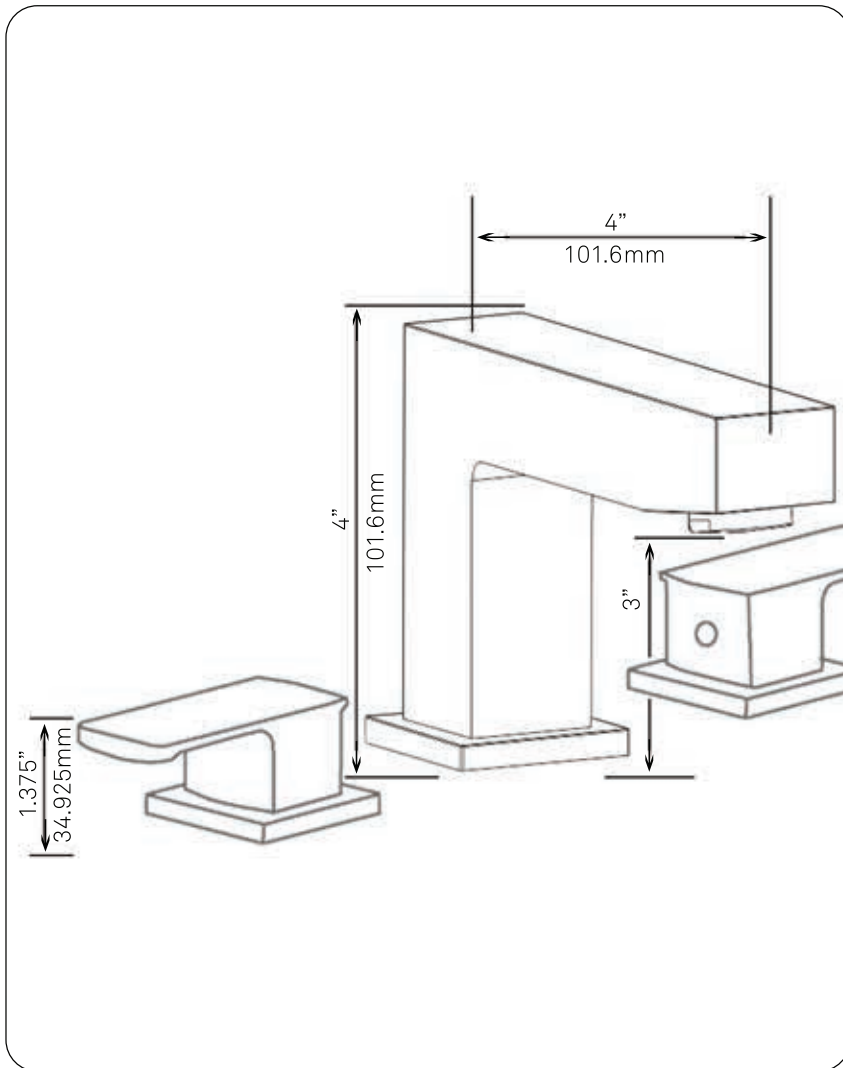

NOTES

Novatto reserves the right (1) to make changes in specifications and materials, and (2) to change or discontinue models, both without notice or obligation. Dimensions are for reference only, see www.NovattoInc.com for finish options and product availability.

Novatto Inc
TOLL FREE 844.404.4242
www.NovattoInc.com