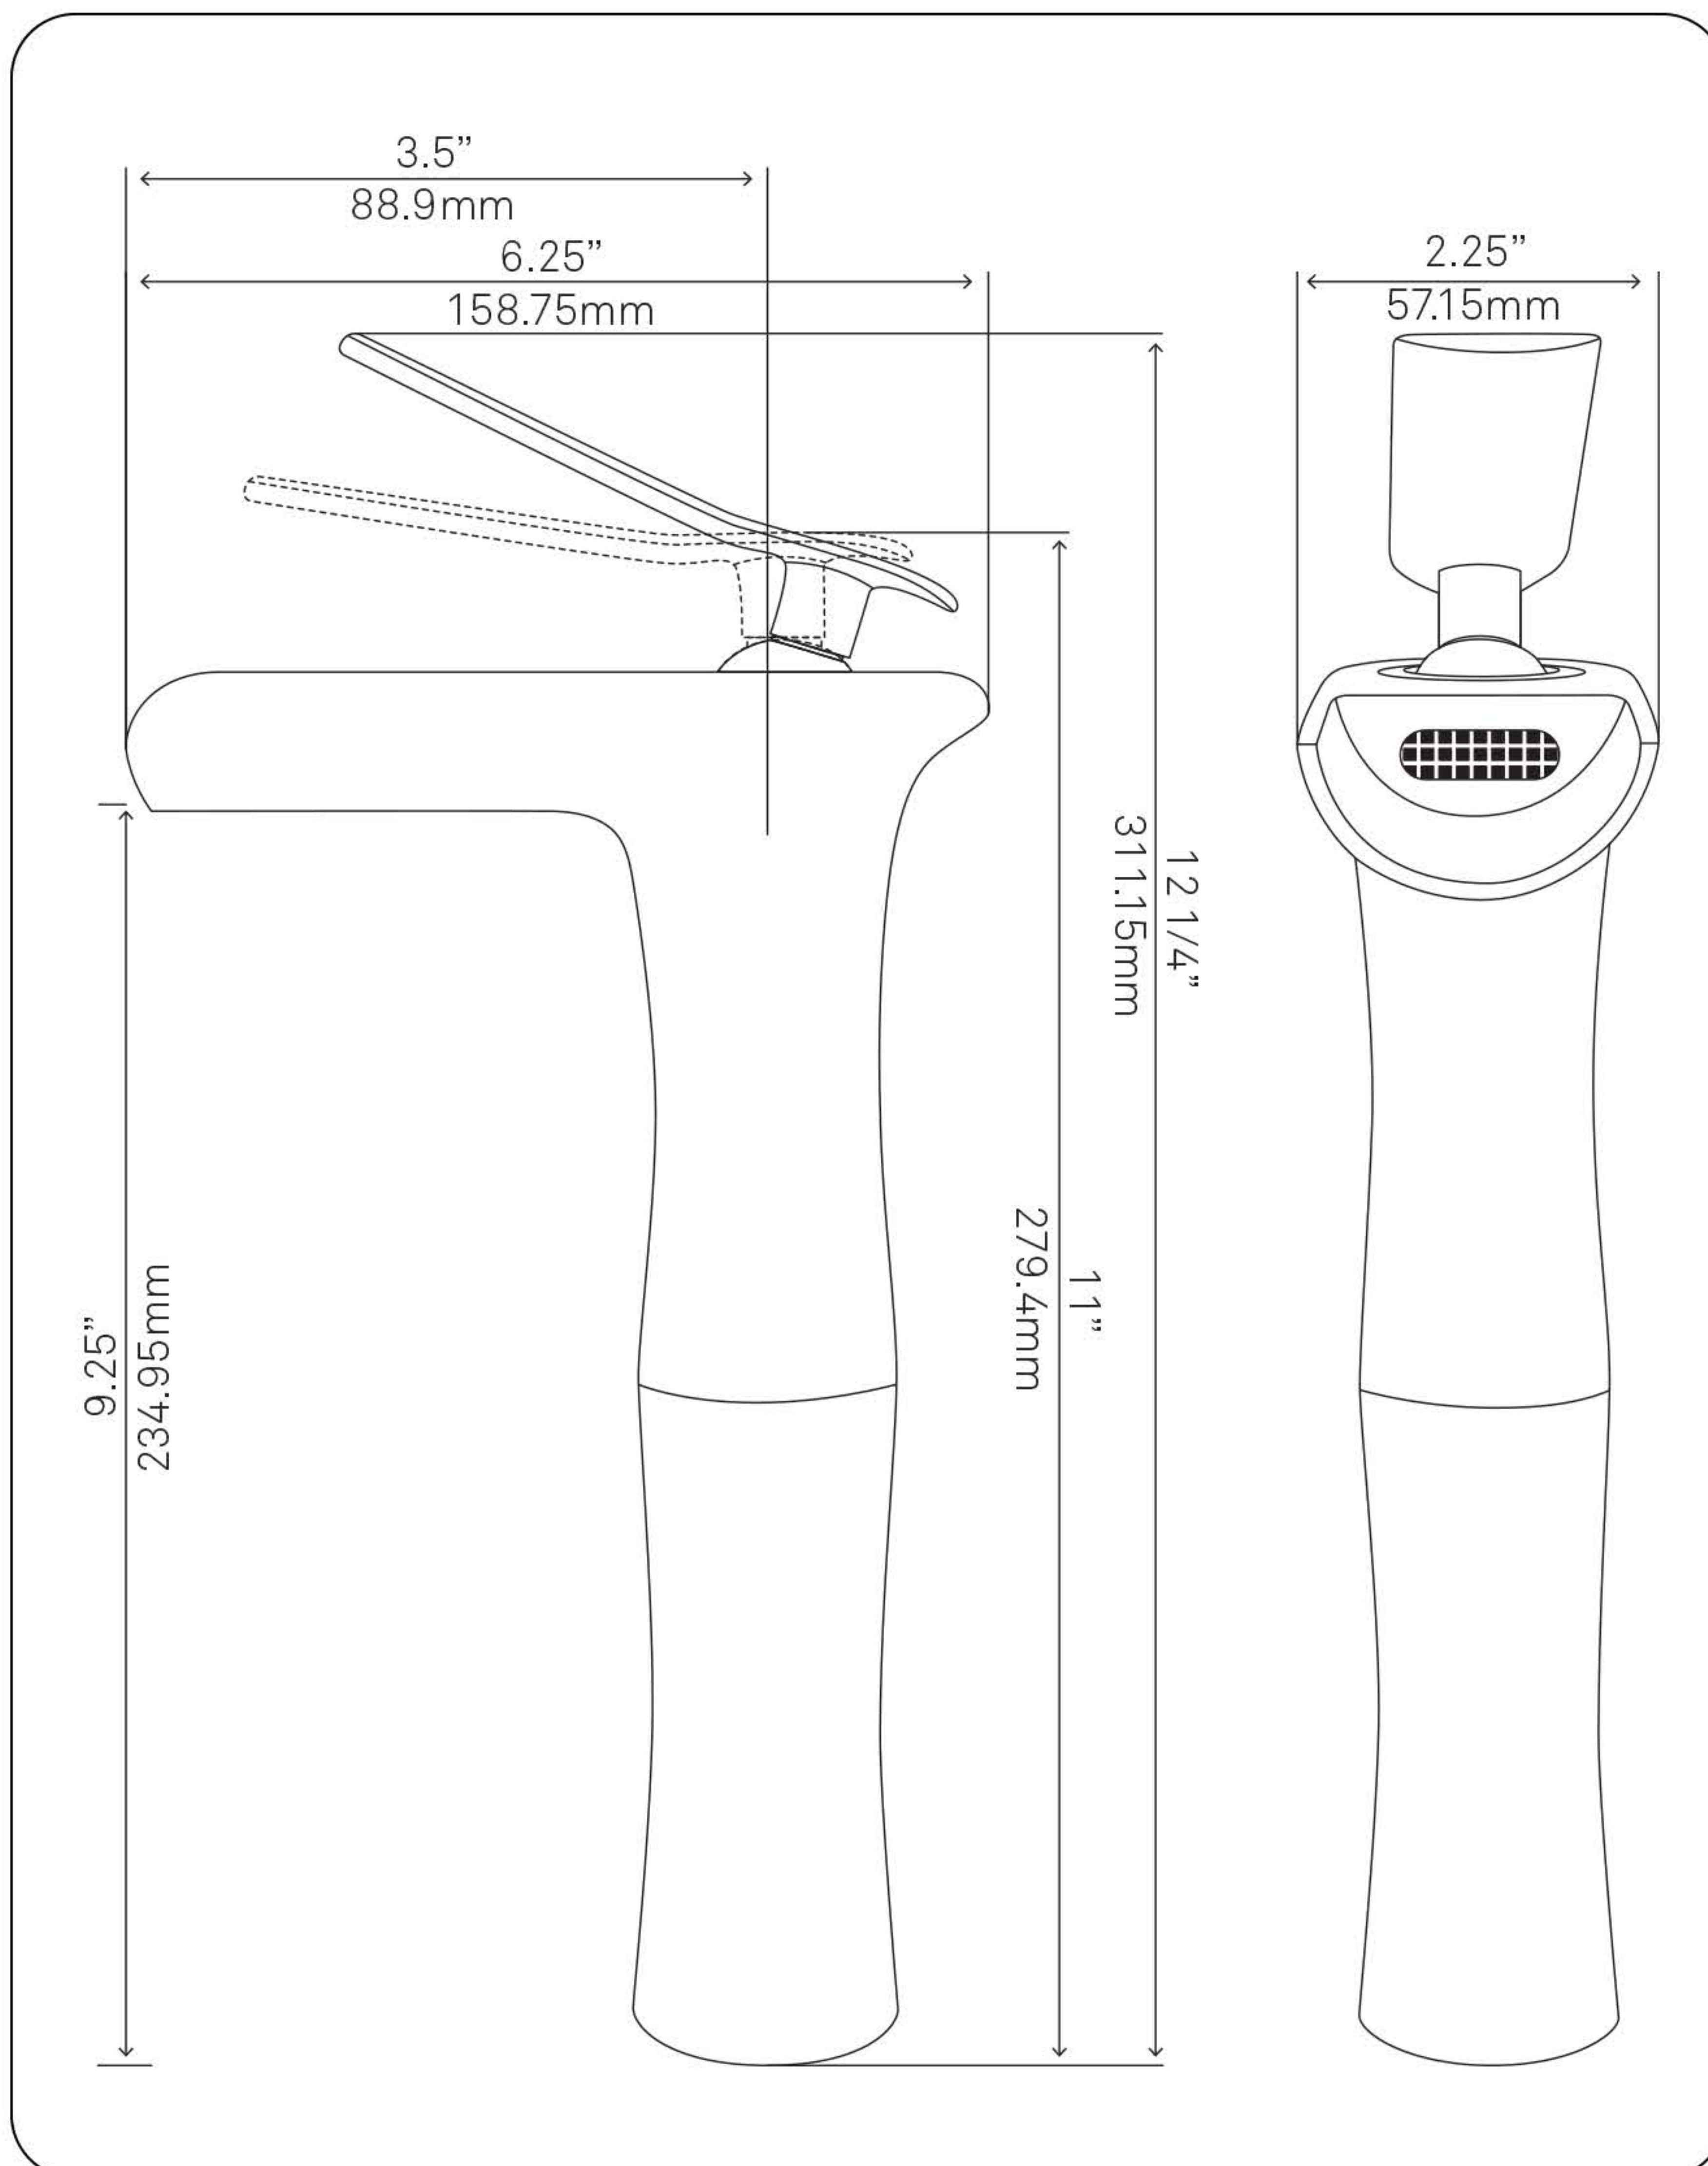

NOTES

Novatto reserves the right (1) to make changes in specifications and materials, and (2) to change or discontinue models, both without notice or obligation. Dimensions are for reference only, see www.NovattoInc.com for finish options and product availability.

Novatto Inc
TOLL FREE 844.404.4242
www.NovattoInc.com