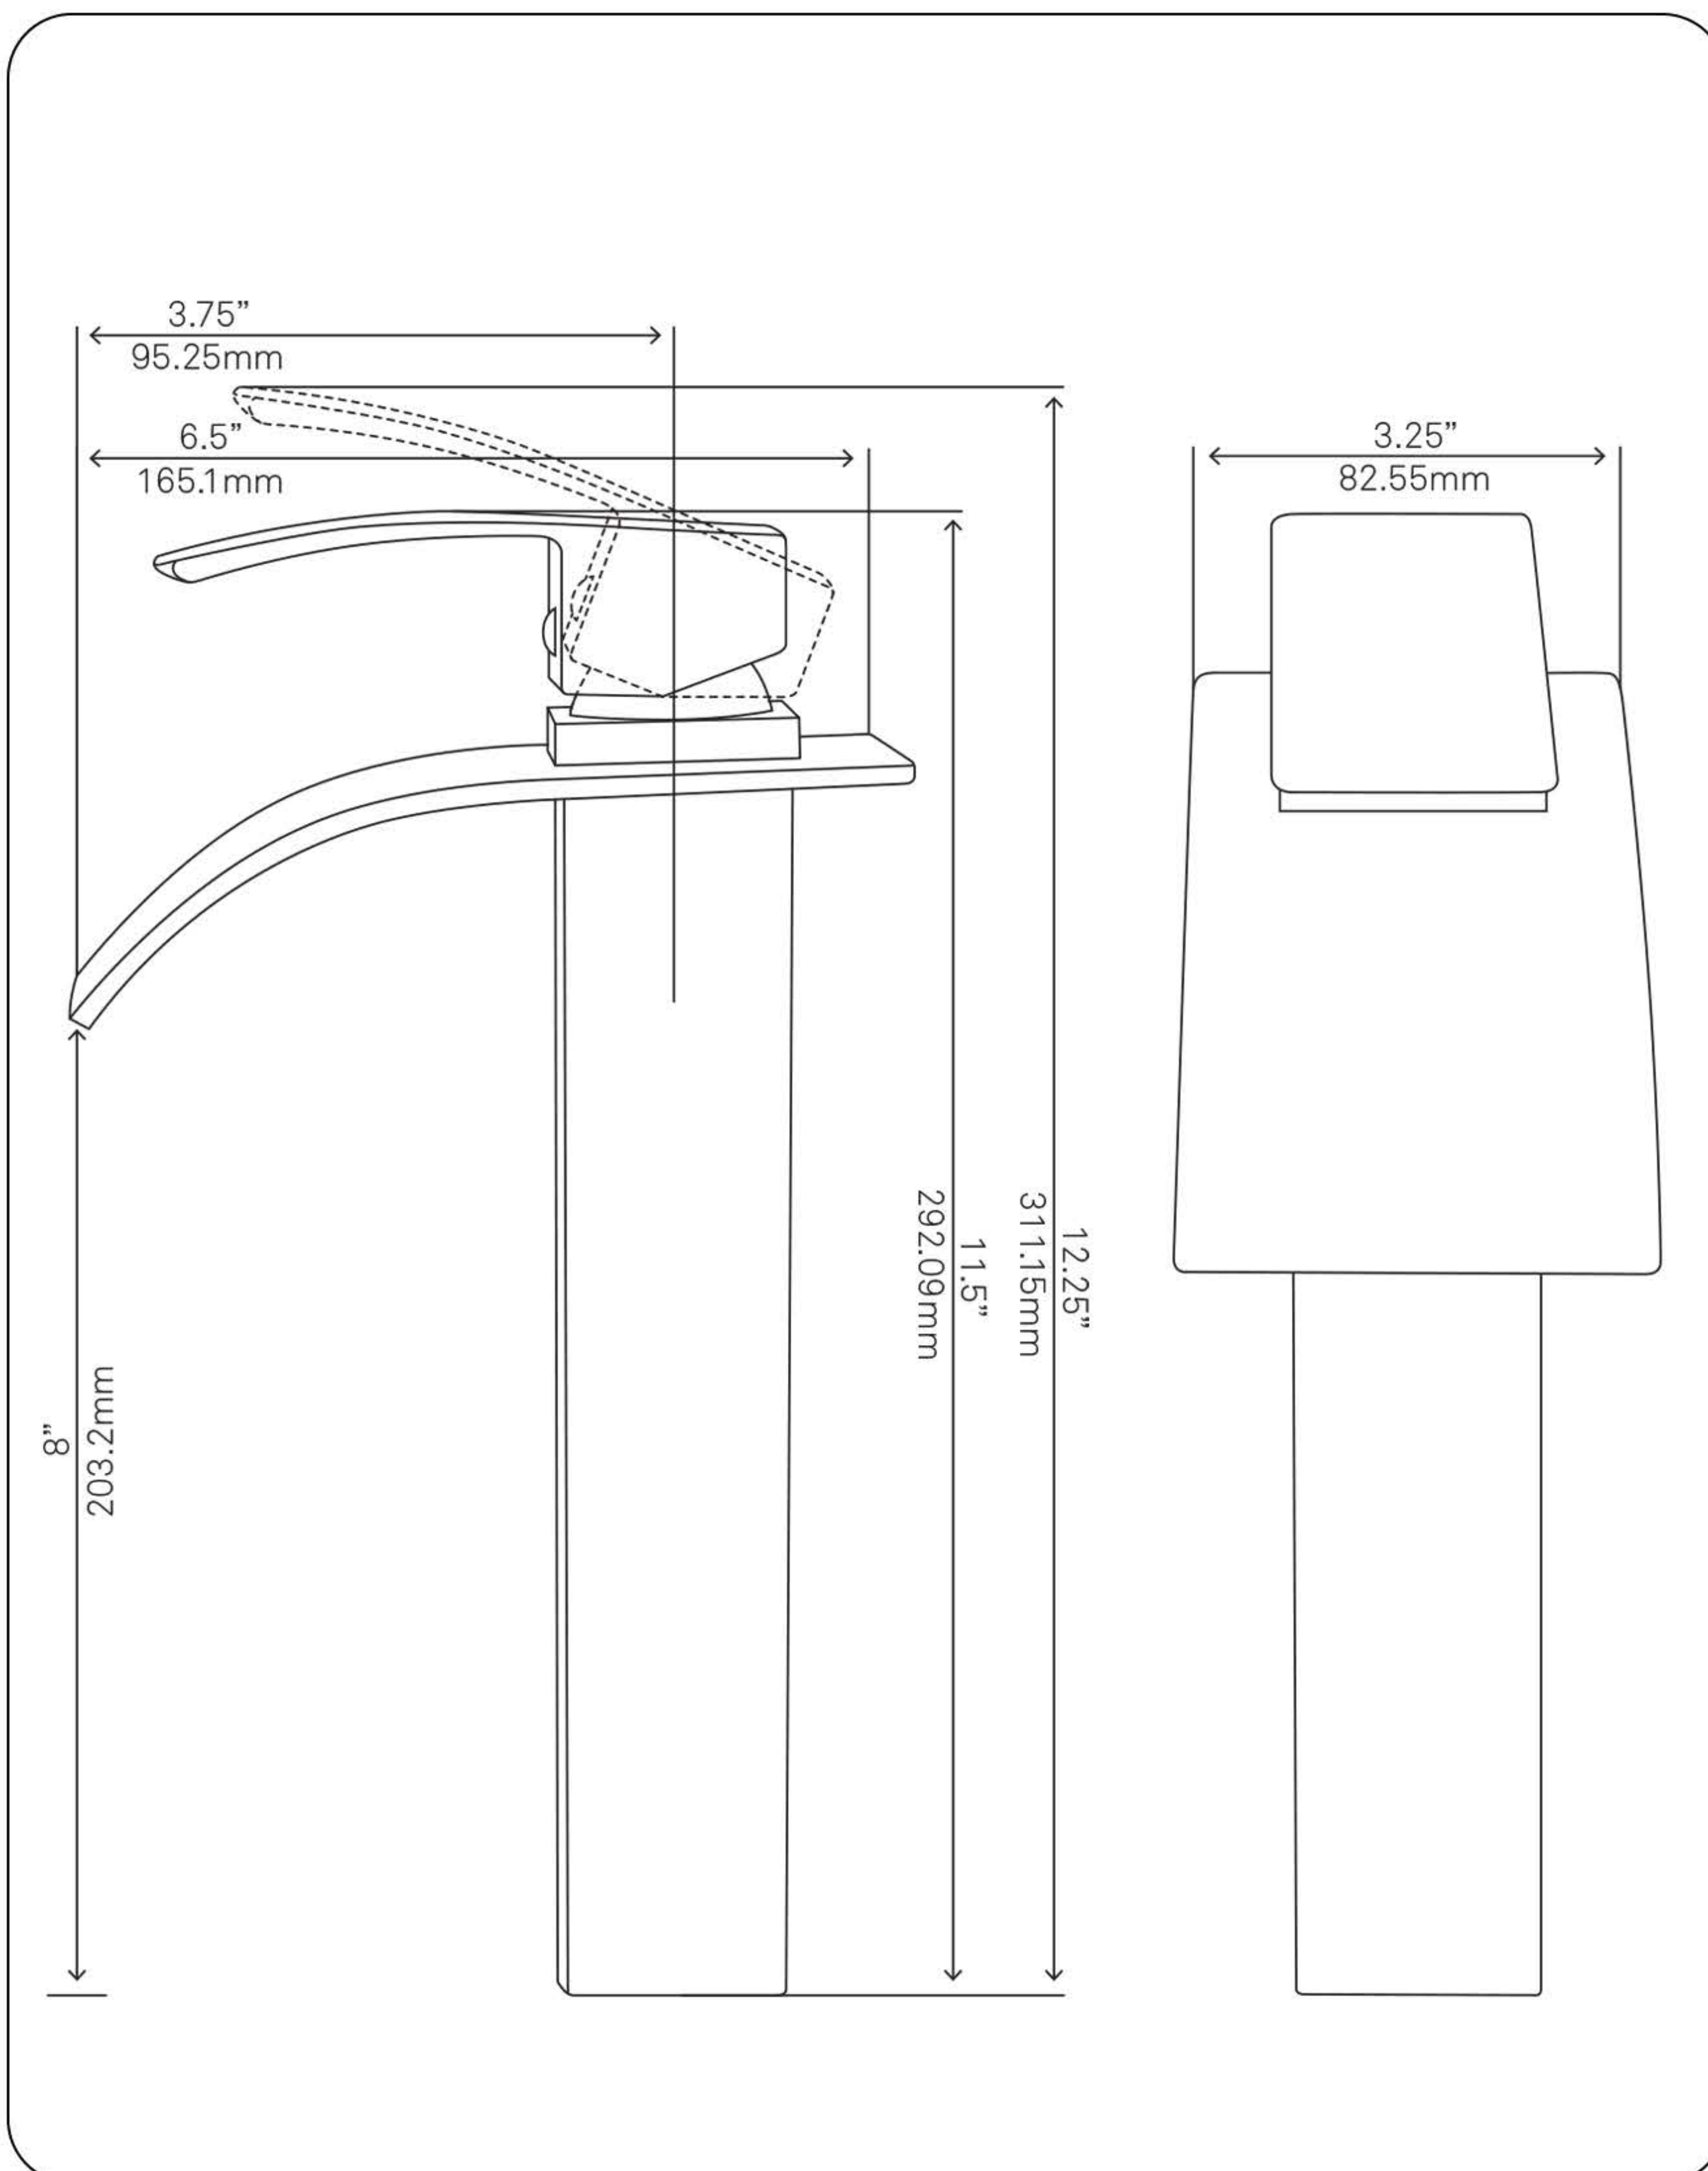

**GF-136ORB ECLIPSE
Vessel Faucet, Oil Rubbed Bronze**

Requested By: _____

Specific Features: _____

STANDARD SPECIFICATIONS:

- Single handle control
- Solid brass construction
- High pressure ceramic cartridge
- Single hole deck mount installation
- Spout reach: 3.75-inches
- Spout height: 8-inches
- 1.5-inch mounting hole diameter
- cUPC and AB1953 low lead compliant
- ASME A112.18.1-1-2011/CSA B125.1-11
- NSF 61 and NSF 372 certified
- EPA WaterSense® available

WARRANTY:

- Limited lifetime warranty
- See www.NovattoInc.com for details

COORDINATING ACCESSORIES:

- PUD-ORB pop-up drain
- MR-001ORB mounting ring
- Glacier Ice Restoration and Sealer kit

NOTES

Novatto reserves the right (1) to make changes in specifications and materials, and (2) to change or discontinue models, both without notice or obligation. Dimensions are for reference only, see www.NovattoInc.com for finish options and product availability.