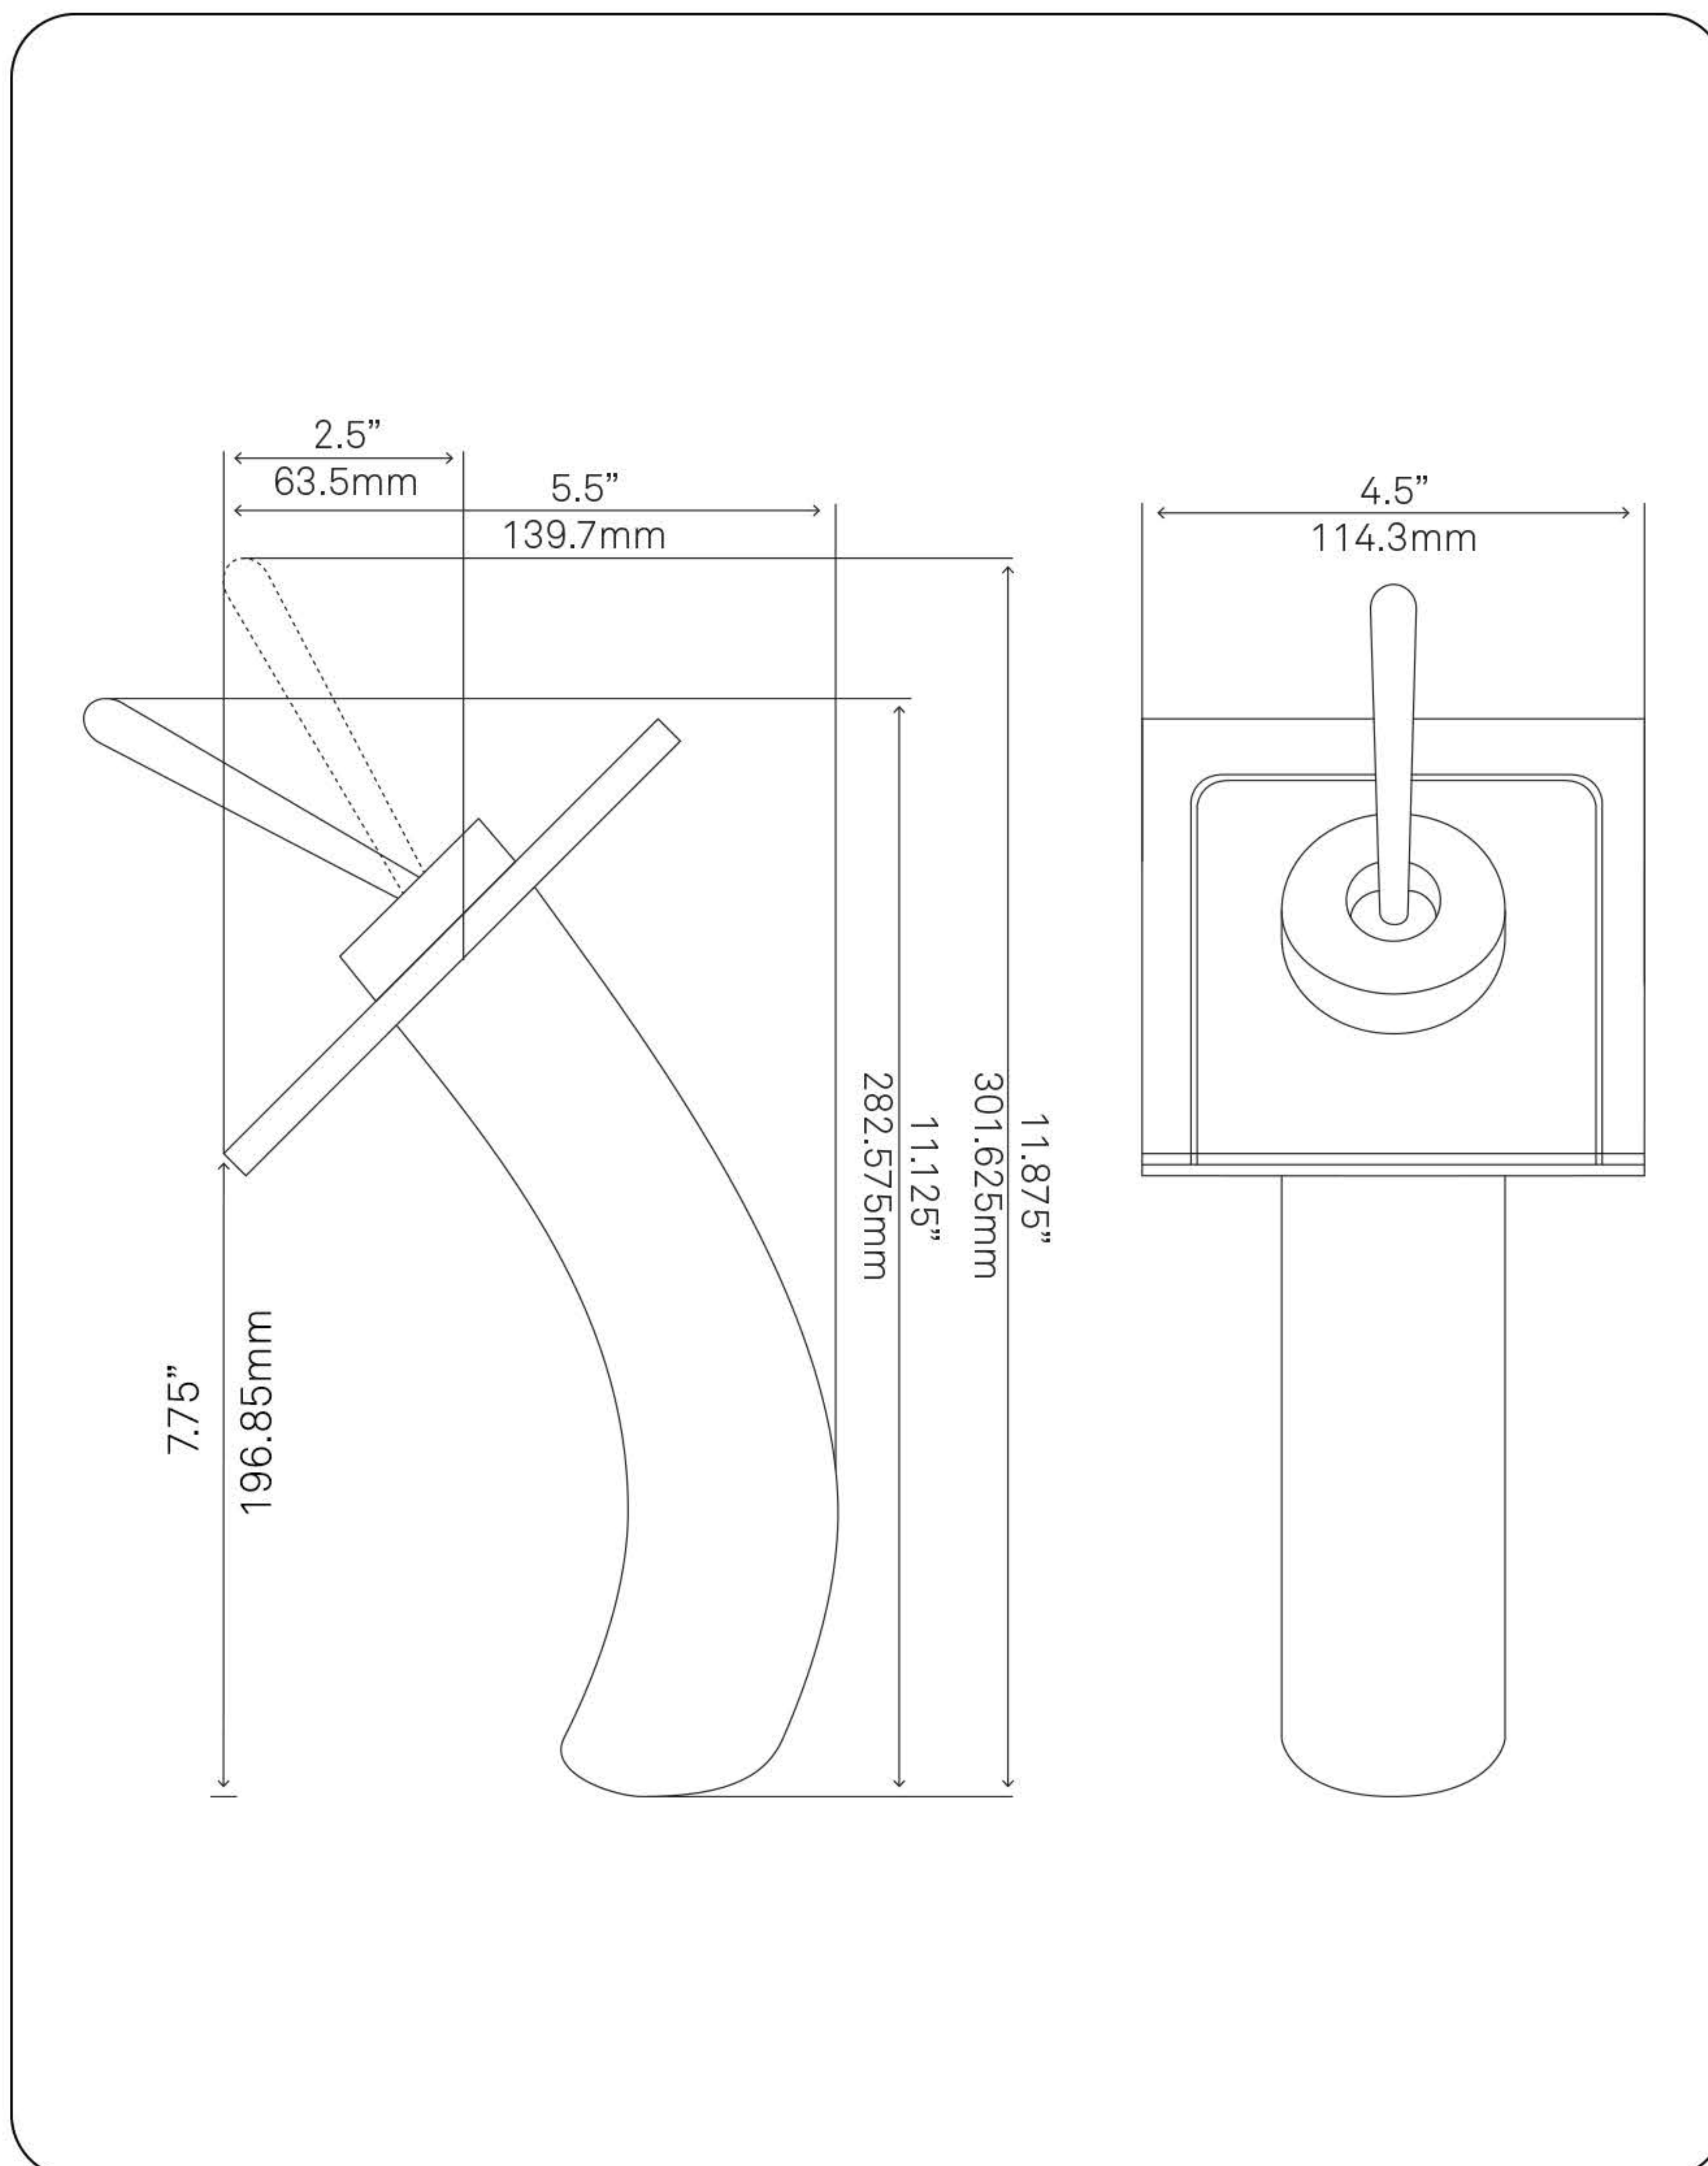

NOVATTO

GF-011BN-C SQUARED Single Lever Waterfall Vessel Faucet

Requested By: _____

Specific Features: _____

STANDARD SPECIFICATIONS:

- Brushed nickel finish with clear glass
- Single handle control
- Solid brass construction
- High pressure ceramic cartridge
- Single hole deck mount faucet installation
- 1.5-inch diameter hole required
- Spout height: 7.75-inches
- cUPC and AB1953 low lead compliant
- ASME A112.18.1-1-2011/CSA B125.1-11
- NSF 61 and NSF 372 certified
- EPA WaterSense® available

WARRANTY:

- Limited lifetime warranty
- See www.NovattoInc.com for details

COORDINATING ACCESSORIES:

- PUD-BN pop-up drain
- MR-001BN mounting ring
- Glacier Ice Restoration and Sealer kit

NOTES

Novatto reserves the right (1) to make changes in specifications and materials, and (2) to change or discontinue models, both without notice or obligation. Dimensions are for reference only, see www.NovattoInc.com for finish options and product availability.