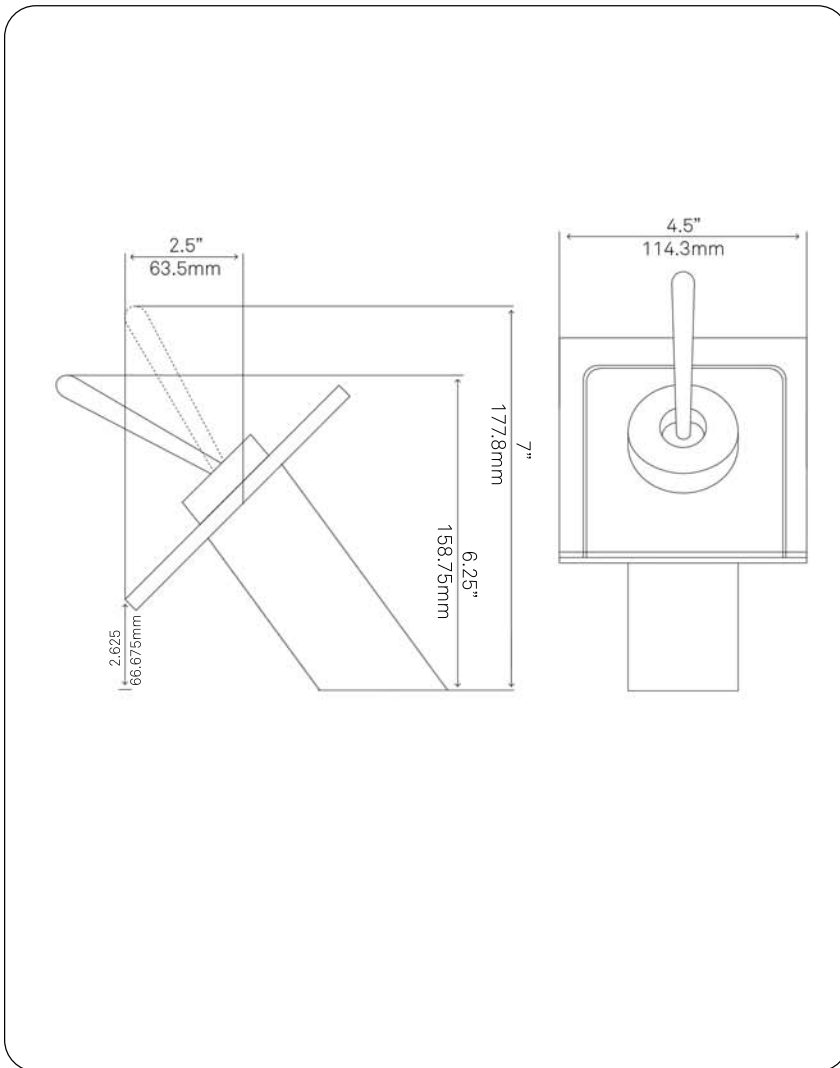

NOTES

Novatto reserves the right (1) to make changes in specifications and materials, and (2) to change or discontinue models, both without notice or obligation. Dimensions are for reference only, see www.NovattoInc.com for finish options and product availability.

Novatto Inc
TOLL FREE 844.404.4242
www.NovattoInc.com