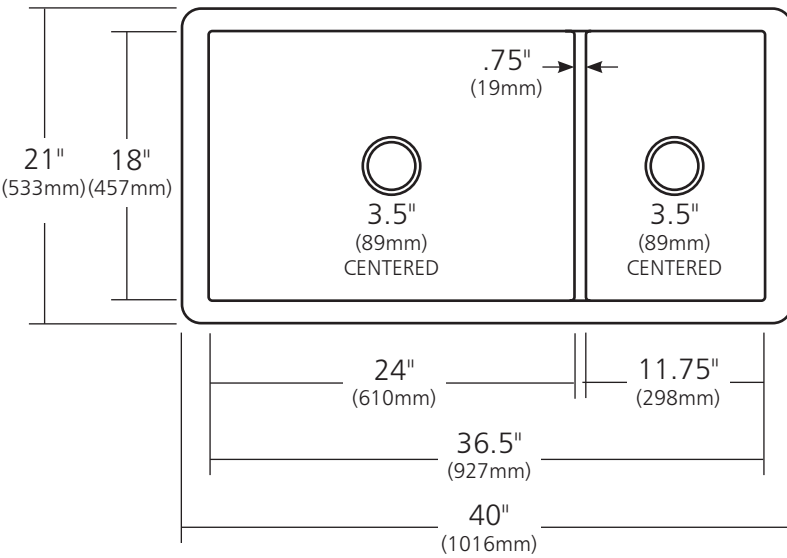

*SPECIFICATIONS*

**COCINA DUET PRO**

*Cocina Series*

TOP VIEW

FRONT VIEW

CPK277 Antique  
CPK577 Brushed Nickel

**PRODUCT DETAILS**

- 40" x 21" x 10.5" OD (1016mm x 533mm x 267mm)
- Lg Basin: 24" x 18" x 10" ID (610mm x 437mm x 254mm)
- Sm Basin: 11.75" x 18" x 10" ID (298mm x 437mm x 254mm)
- Hand hammered 16 gauge recycled copper
- 3.5" (89mm) drain opening
- Dimensions are not exact and may vary  $\pm .5"$  (13mm)

**INSTALLATION**

- Undermount

**COORDINATING PRODUCTS**

- Drains: DR320 or DR340
- Bottom Grids: GR1710 & GR2217
- MetalProtect™

**STANDARDS COMPLIANCE**

- UPC/cUPC compliant

**IMPORTANT**

Due to the handcrafted nature of this product, it will vary in finish, texture, hammering, and other details. Dimensions may vary up to .5" (13mm). We strongly recommend waiting for the actual product before making any installation cuts.