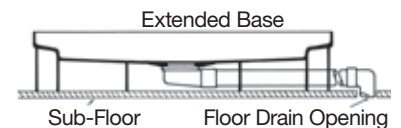

**General:** Furnish and install as shown on plans, a free-standing DURASTALL® Shower Stall Model: \_\_\_\_\_, as manufactured by E. L. Mustee & Sons, Inc. Consist of three, white high-gloss thermoplastic walls, molded top frame, rigid aluminum front supports, one-piece wrap-around railing with built-in soap dish and container. Skid-resistant floor with drain assembly, shower head and valve, shower curtain and rod, plus assembly hardware.

#### 30, 68, 70 DURASTALL®

Model	Nom. Size	Type Base	A	B	C	D
30	30" x 30"	Standard	30"	73"	15"	24"
68	32" x 32"	Standard	32 5/8"	74 3/4"	16 5/16"	24"
70	32" x 32"	Standard	32 5/8"	75 3/8"	16 5/16"	24"

**General:** Furnish and install as shown on plans, a free-standing DURASTALL® Shower Stall Model: \_\_\_\_\_, as manufactured by E. L. Mustee & Sons, Inc. Consist of three, white, high-gloss thermoplastic walls, molded top frame, rigid thermoplastic front supports, one-piece, wrap-around railing with built-in soap dish and container. Skid-resistant floor with drain assembly, shower head and valve, shower curtain and rod, plus assembly hardware.

Extended bases eliminate the need to position the base directly over the floor drain. This offset allows for greater freedom in positioning the shower