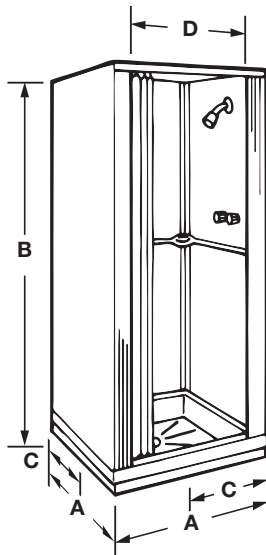

**General:** Furnish and install as shown on plans, a free-standing DURASTALL® Shower Stall Model: \_\_\_\_\_, as manufactured by E. L. Mustee & Sons, Inc. Consist of three, white high-gloss thermoplastic walls, molded top frame, rigid aluminum front supports, one-piece wrap-around railing with built-in soap dish and container. Skid-resistant floor with drain assembly, shower head and valve, shower curtain and rod, plus assembly hardware.

#### 30, 68, 70 DURASTALL®

Model	Nom. Size	Type Base	A	B	C	D
30	30" x 30"	Standard	30"	73"	15"	24"
68	32" x 32"	Standard	32 5/8"	74 3/4"	16 5/16"	24"
70	32" x 32"	Standard	32 5/8"	75 3/8"	16 5/16"	24"

**General:** Furnish and install as shown on plans, a free-standing DURASTALL® Shower Stall Model: \_\_\_\_\_, as manufactured by E. L. Mustee & Sons, Inc. Consist of three, white, high-gloss thermoplastic walls, molded top frame, rigid thermoplastic front supports, one-piece, wrap-around railing with built-in soap dish and container. Skid-resistant floor with drain assembly, shower head and valve, shower curtain and rod, plus assembly hardware.

### Features

- Standard components include...
  - Slip-resistant floor with drain
  - Shower valve
  - Curtain
  - Safety railing with molded in soap dish and shampoo holder
- Bases include a PVC drain for connection to a 2" (Sch. 40) ABS, PVC or iron DWV pipe
- Knock-down construction makes portability extremely easy
- Shower stall materials are mold & mildew-resistant

### Shower Doors – Install to Open from Either Side

Shower doors are available, featuring aluminum frames with magnetic latch mount to open left or right.

Model	Opening	Height	Fits DURASTALL® Models
GLASS DOOR – obscure, tempered safety glass panel with aluminum frame			
88.700	24"	64"	80, 82
48.700	28"	64"	140, 142
STANDARD DOOR – obscure, crystal styrene panel with aluminum frame			
85.700	24"	64"	30, 68, 70, 80, 82