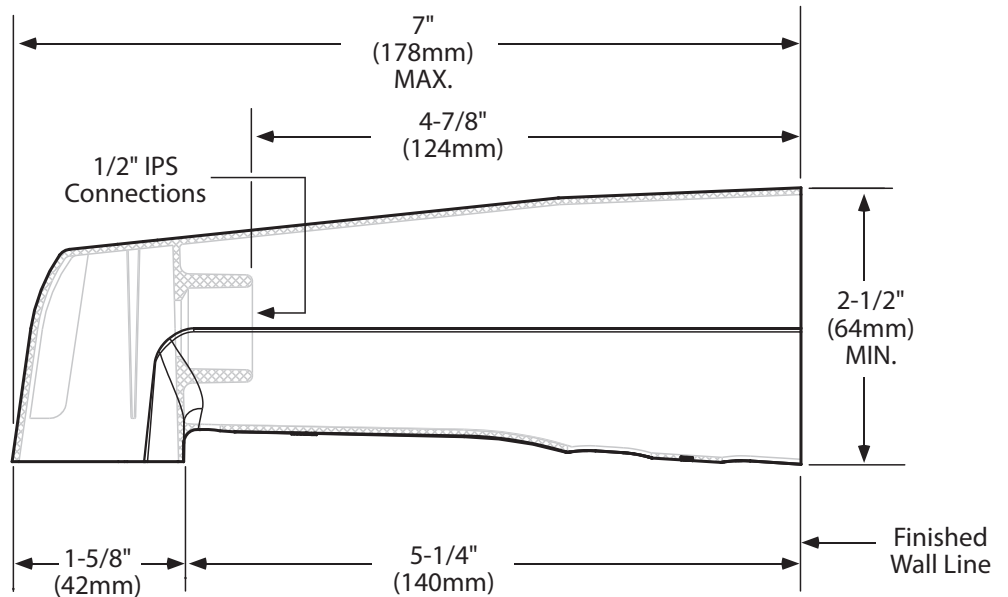

Buy it for looks. Buy it for life.®

Specifications

DESCRIPTION

- Metal construction with various finishes identified by suffix
- Designed to be installed on a 1/2" IPS connection

STANDARDS

- Third party certified to meet ASME A112.18.1/ CSA B125.1 and all applicable requirements referenced therein

WARRANTY

- Lifetime limited warranty against leaks, drips and finish defects to the original consumer purchaser
- 5 year warranty if used in commercial installations

CHATEAU®
Tub Filler Spout 1/2" IPS
Models: 3828 series