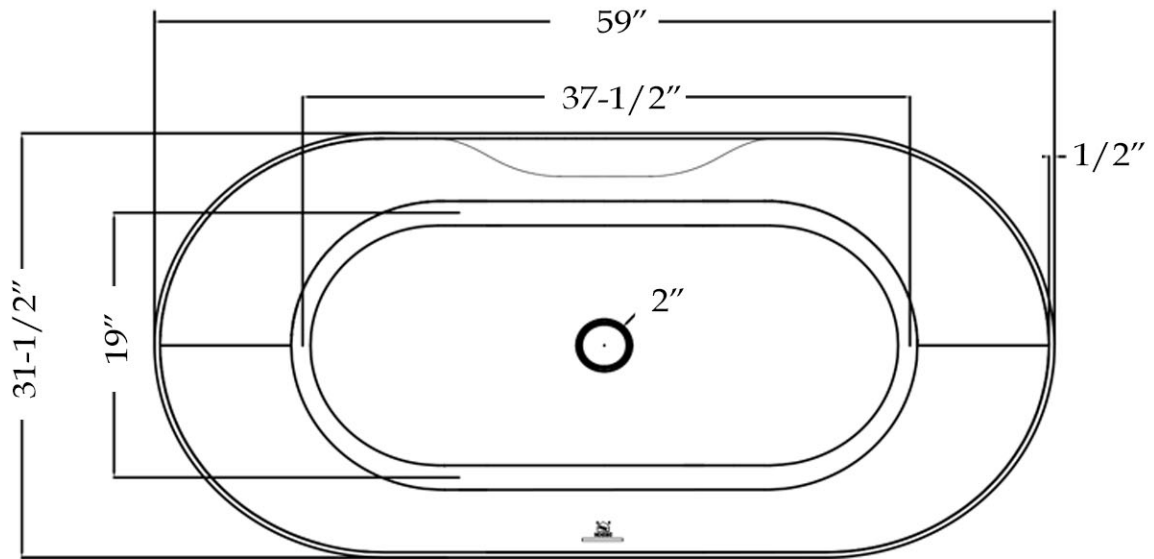

MAIDSTONE

[www.MaidstoneSupply.com](http://www.MaidstoneSupply.com)

Acrylic Contemporary Tub

Part No: 22055

Volume: 77 gal      Weight: 99 lbs      Water Depth: 16"

Contact Maidstone for additional information and specifications. For complete warranty information and a list of dealers visit [www.MaidstoneSupply.com](http://www.MaidstoneSupply.com). All products and specifications are subject to change without notice. Maidstone is not responsible for typographical and/or dimensional errors. Typographical errors are subject to correction.

Note: Rough-in dimensions may vary +/- 1/2" and are subject to change. No responsibility is assumed by Maidstone.