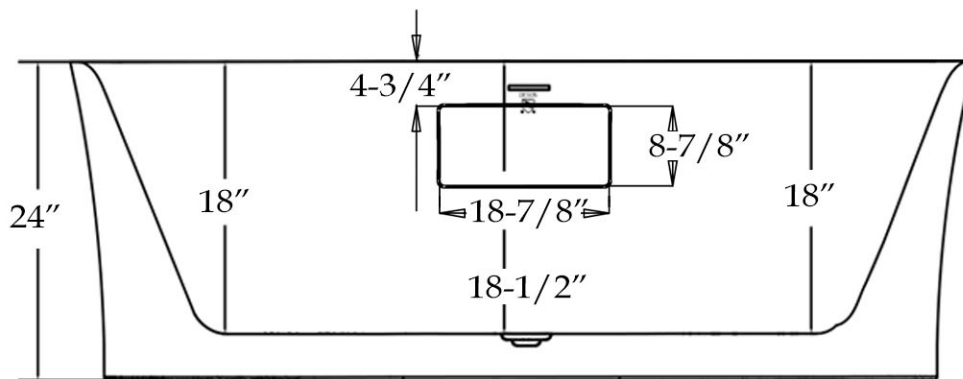

MAIDSTONE

[www.MaidstoneSupply.com](http://www.MaidstoneSupply.com)

Acrylic Contemporary Tub

Part No: 22055

Volume: 77 gal      Weight: 99 lbs      Water Depth: 16"

Contact Maidstone for additional information and specifications. For complete warranty information and a list of dealers visit [www.MaidstoneSupply.com](http://www.MaidstoneSupply.com). All products and specifications are subject to change without notice. Maidstone is not responsible for typographical and/or dimensional errors. Typographical errors are subject to correction.

Note: Rough-in dimensions may vary +/- 1/2" and are subject to change. No responsibility is assumed by Maidstone.