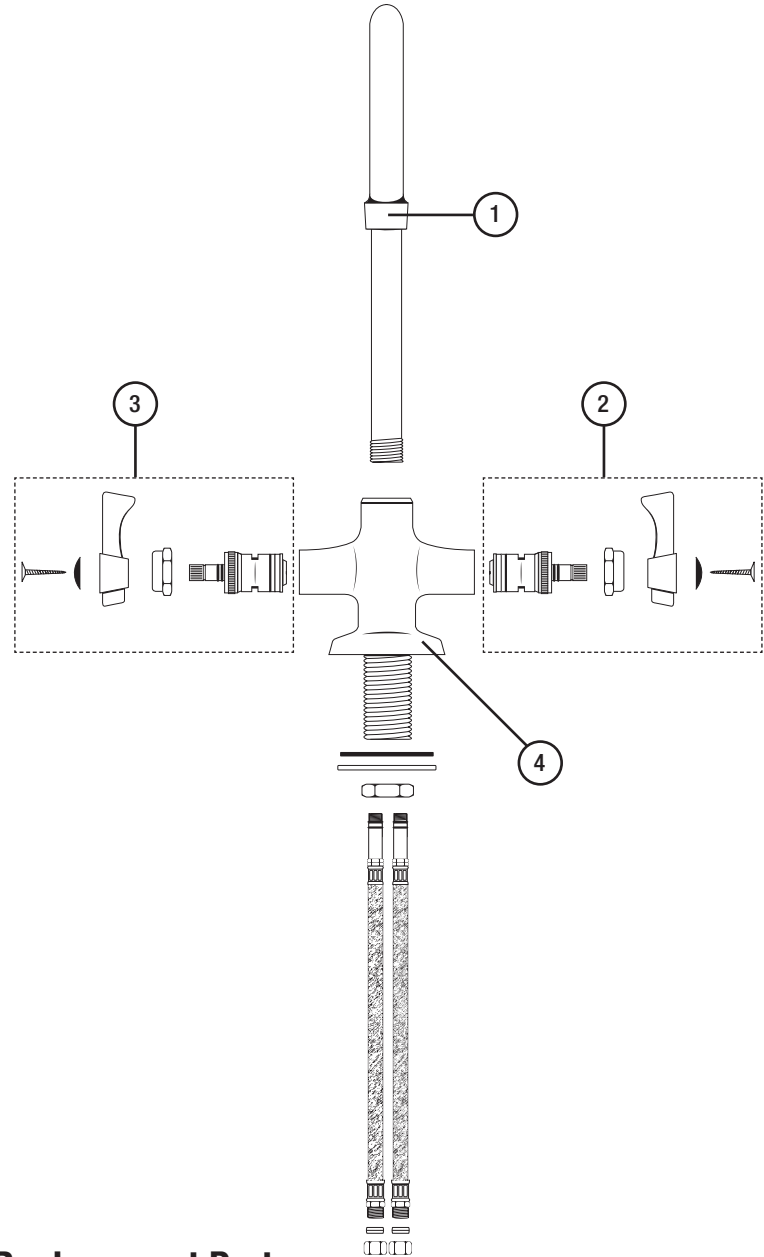

## Model 16-450L Single Hole Faucet with Rigid Gooseneck Spout

### Standard Features

- Heavy Duty
- Fits in 1-1/8" single hole
- 1/4 turn Ceramic Cartridge Valves
- Solid Brass Construction
- Two 3/8" stainless steel supply hoses with 5/8" OD compression fittings which are removable to convert to 1/2" NPSM male connections
- Replacement parts available
- 0.5 GPM aerator installed (1.5 aerator included)

### Replacement Parts

NO.	Item	Model #
	0.2 GPM Aerator	22-595L
	0.5 GPM Aerator	22-600L
1	1.0 GPM Aerator	22-609L
	1.5 GPM Aerator	22-610L
	2.2 GPM Aerator	22-611L
2	Cold Cartridge Valve	21-308L
3	Hot Cartridge Valve	21-309L
4	Faucet Body	16-450L