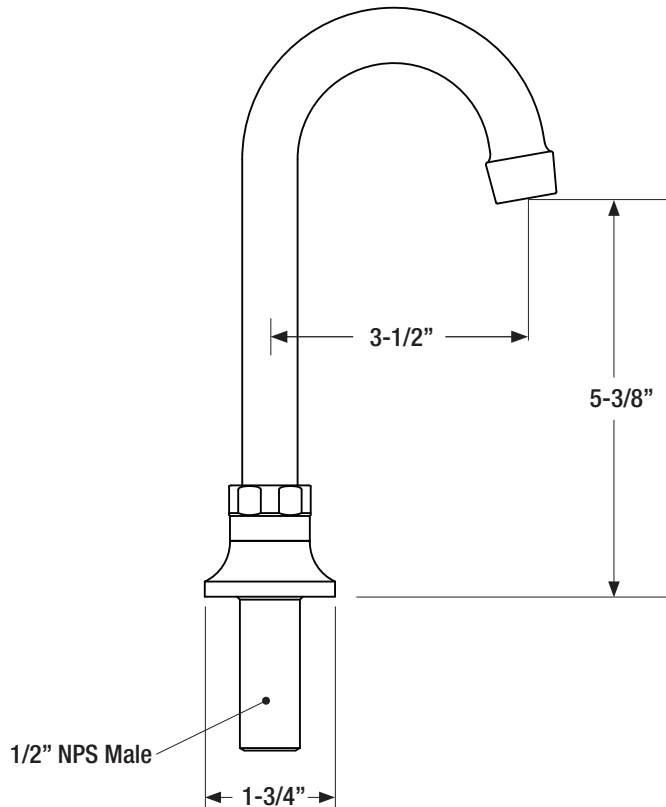

# Royal Series Plumbing Single Hole Faucets

Model: \_\_\_\_\_ Item #: \_\_\_\_\_ Date: \_\_\_\_\_

Project: \_\_\_\_\_ Qty: \_\_\_\_\_ Approved By: \_\_\_\_\_

## Model 16-130L Single Hole Deck Mount Faucet with 3-1/2" Gooseneck Spout

### Specifications

- Rough in 7/8" round hole
- 1/2" NPS Male Inlet
- 3-1/2" Gooseneck Spout
- Deck Mount
- Lead Free

Certified to  
NSF/ANSI 61-G