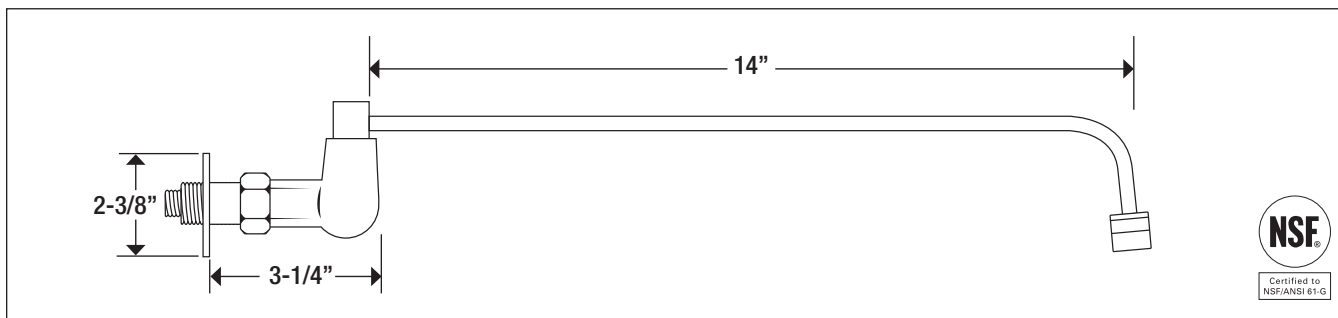

Standard Features

- Medium Duty
- 3/8" NPT male inlet
- 14" Spout
- Automatically turns on when spout is swung over wok
- Replacement parts available