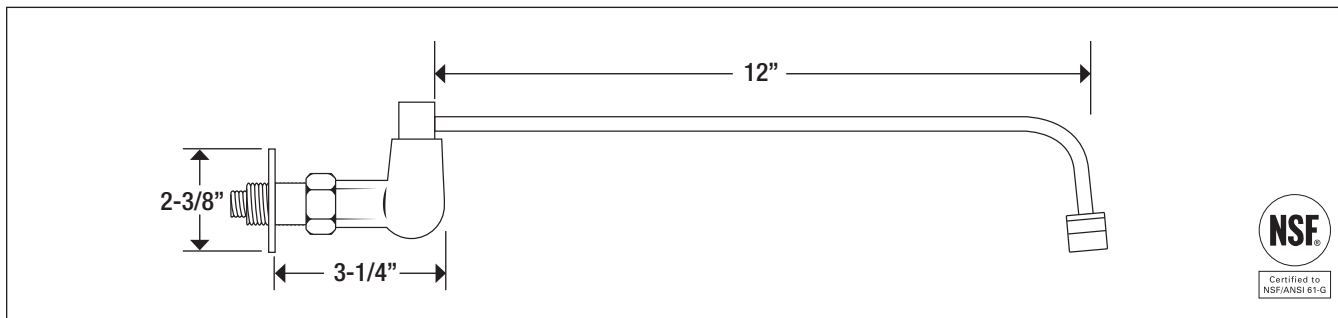

### Standard Features

- Medium Duty
- 3/8" NPT male inlet
- 12" Spout
- Automatically turns on when spout is swung over wok
- Replacement parts available

Model