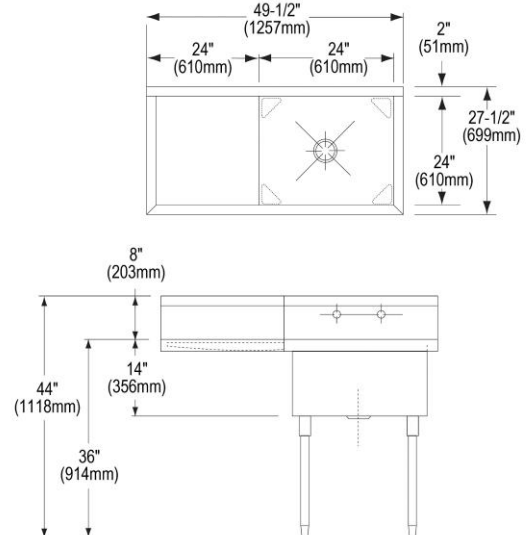

PART: _____ QTY: _____

PROJECT: _____

CONTACT: _____

DATE: _____

NOTES: _____

APPROVAL: _____

In keeping with our policy of continuing product improvement, Just Mfg reserves the right to change product specifications without notice. Please visit justmfg.com for the most current version of Just Mfg product specification sheets. This specification describes a product with design, quality, and functional benefits to the user. When making a comparison of other producers' offerings, be certain these features are not overlooked.