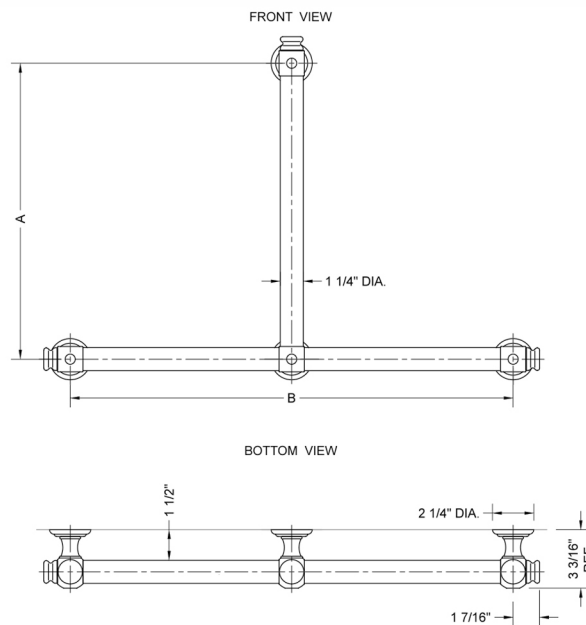

T60 Smooth with End Caps 24H x 32W T Grab Bar

Model #: T60-24H-32W-

FEATURES:

- ADA compliant when properly installed
- All brass construction, fully polished & plated
- All grab bars can be custom sized. Contact JACLO for pricing & availability
- Optional handshower sliders and toilet paper/wash cloth holders can be added only upon initial order
- Grab bars over 32" REQUIRE a middle post

SPECIFICATION DRAWING:

BRASS LUXURY GRAB BAR			
PART. #	DESCRIPTION	A H	B W
T60-24H-24W	CENTER TO CENTER	24"	24"
T60-24H-32W	CENTER TO CENTER	24"	32"
T60-32H-24W	CENTER TO CENTER	32"	24"
T60-32H-32W	CENTER TO CENTER	32"	32"