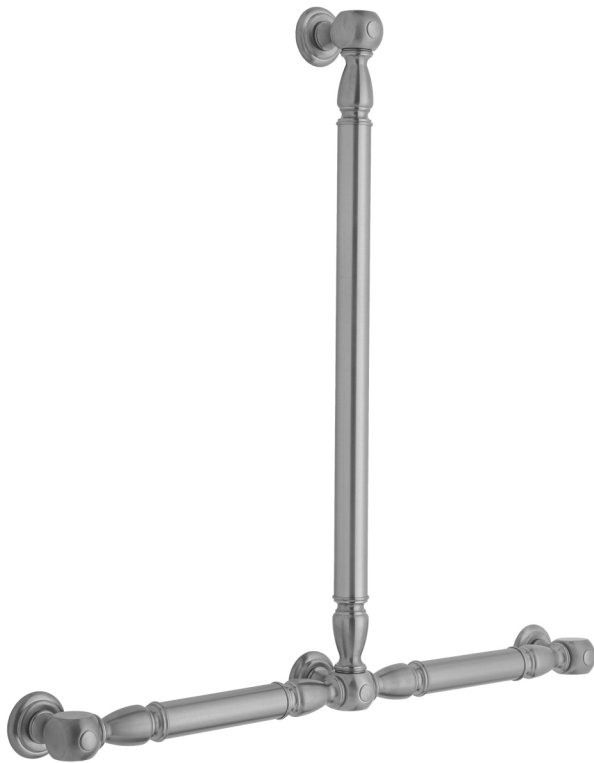

## T20 Smooth with Finials 24H x 24W T Grab Bar

**Model #: T20-24H-24W-**

### FEATURES:

- ADA compliant when properly installed
- All brass construction, fully polished & plated
- All grab bars can be custom sized. Contact JACLO for pricing & availability
- Optional handshower sliders and toilet paper/wash cloth holders can be added only upon initial order
- Grab bars over 32" REQUIRE a middle post

### SPECIFICATION DRAWING:

BRASS LUXURY GRAB BAR			
PART. #	DESCRIPTION	A H	B W
T20-24H-24W	CENTER TO CENTER	24"	24"
T20-24H-32W	CENTER TO CENTER	24"	32"
T20-32H-24W	CENTER TO CENTER	32"	24"
T20-32H-32W	CENTER TO CENTER	32"	32"