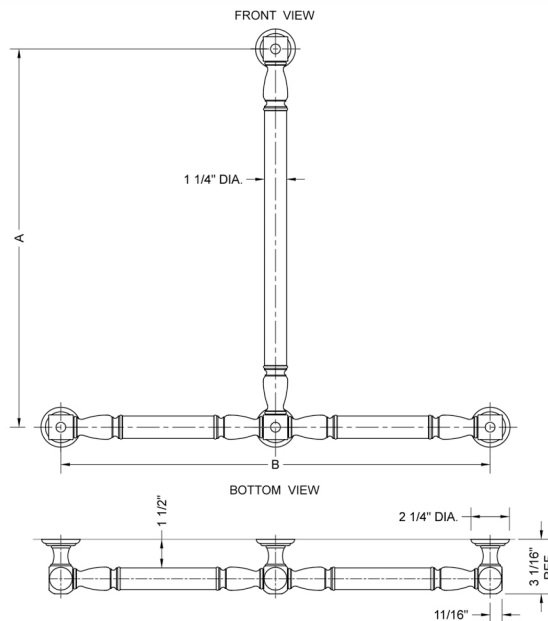

## T20 Smooth with Finials 24H x 24W T Grab Bar

**Model #: T20-24H-24W-**

### FEATURES:

- ADA compliant when properly installed
- All brass construction, fully polished & plated
- All grab bars can be custom sized. Contact JACLO for pricing & availability
- Optional handshower sliders and toilet paper/wash cloth holders can be added only upon initial order
- Grab bars over 32" REQUIRE a middle post

### SPECIFICATION DRAWING:

BRASS LUXURY GRAB BAR			
PART. #	DESCRIPTION	A H	B W
T20-24H-24W	CENTER TO CENTER	24"	24"
T20-24H-32W	CENTER TO CENTER	24"	32"
T20-32H-24W	CENTER TO CENTER	32"	24"
T20-32H-32W	CENTER TO CENTER	32"	32"