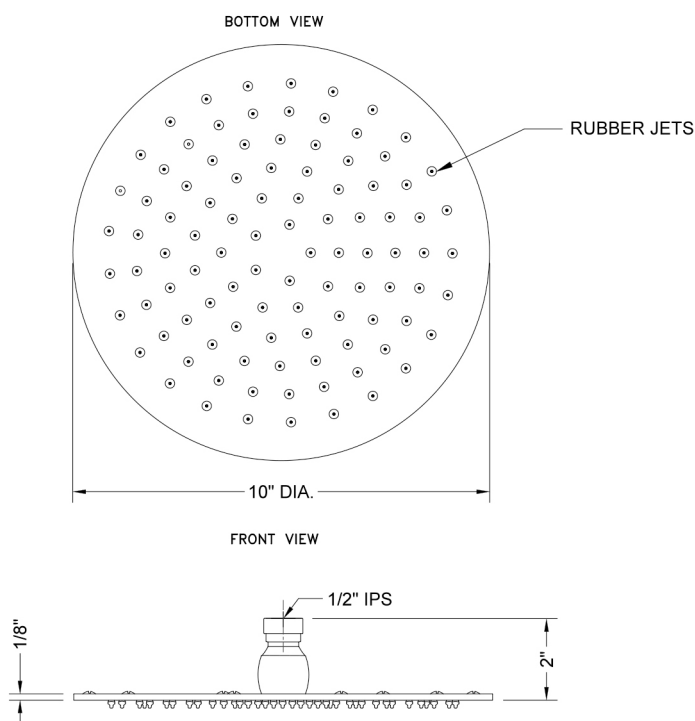

## 10" Round Rain Machine- 1.5 GPM

**Model #: S210-1.5-**

### FEATURES:

- 1/2" IPS adjustable brass ball joint to adjust angle of showerhead
- 10" diameter all brass body with 100 easy clean rubber jets
- Available flow rates: 2.5, 2.0, 1.75 & 1.5 GPM

### SPECIFICATION DRAWING:

### ANGLES AND FLOW RATES: