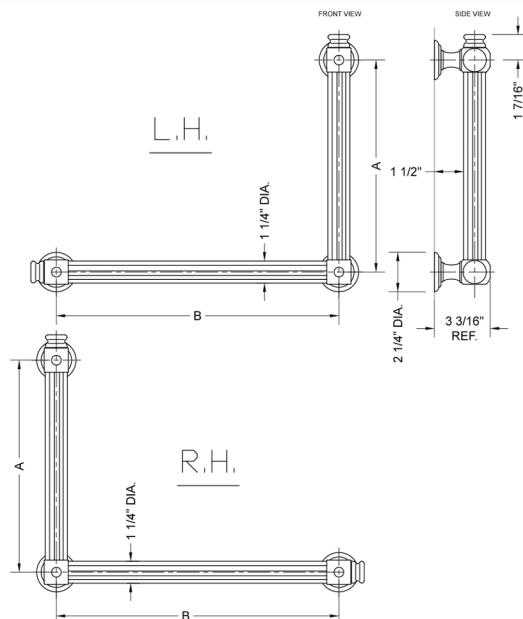

## G61 16H x 24W 90° Left Hand Grab Bar

Model #: **G61-16H-24W-LH-**

### FEATURES:

- ADA compliant when properly installed
- All brass construction, fully polished & plated
- All grab bars can be custom sized. Contact JACLO for pricing & availability
- Optional handshower sliders and toilet paper/wash cloth holders can be added only upon initial order
- Grab bars over 32" REQUIRE a middle post

### SPECIFICATION DRAWING:

BRASS LUXURY GRAB BAR			
PART. #	DESCRIPTION	A H	B W
G61-12H-12W	CENTER TO CENTER	12"	12"
G61-12H-16W	CENTER TO CENTER	12"	16"
G61-12H-24W	CENTER TO CENTER	12"	24"
G61-12H-32W	CENTER TO CENTER	12"	32"
G61-16H-12W	CENTER TO CENTER	16"	12"
G61-16H-16W	CENTER TO CENTER	16"	16"
G61-16H-24W	CENTER TO CENTER	16"	24"
G61-16H-32W	CENTER TO CENTER	16"	32"
G61-24H-12W	CENTER TO CENTER	24"	12"
G61-24H-16W	CENTER TO CENTER	24"	16"
G61-24H-24W	CENTER TO CENTER	24"	24"
G61-24H-32W	CENTER TO CENTER	24"	32"
G61-32H-12W	CENTER TO CENTER	32"	12"
G61-32H-16W	CENTER TO CENTER	32"	16"
G61-32H-24W	CENTER TO CENTER	32"	24"
G61-32H-32W	CENTER TO CENTER	32"	32"