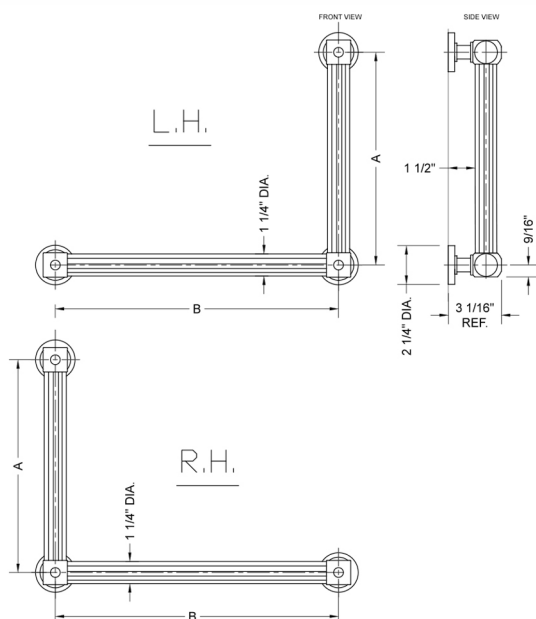

G71 24H x 32W 90° Right Hand Grab Bar

Model #: **G71-24H-32W-RH-**

FEATURES:

- ADA compliant when properly installed
- All brass construction, fully polished & plated
- All grab bars can be custom sized. Contact JACLO for pricing & availability
- Optional handshower sliders and toilet paper/wash cloth holders can be added only upon initial order
- Grab bars over 32" REQUIRE a middle post

SPECIFICATION DRAWING:

BRASS LUXURY GRAB BAR			
PART. #	DESCRIPTION	A H	B W
G71-12H-12W	CENTER TO CENTER	12"	12"
G71-12H-16W	CENTER TO CENTER	12"	16"
G71-12H-24W	CENTER TO CENTER	12"	24"
G71-12H-32W	CENTER TO CENTER	12"	32"
G71-16H-12W	CENTER TO CENTER	16"	12"
G71-16H-16W	CENTER TO CENTER	16"	16"
G71-16H-24W	CENTER TO CENTER	16"	24"
G71-16H-32W	CENTER TO CENTER	16"	32"
G71-24H-12W	CENTER TO CENTER	24"	12"
G71-24H-16W	CENTER TO CENTER	24"	16"
G71-24H-24W	CENTER TO CENTER	24"	24"
G71-24H-32W	CENTER TO CENTER	24"	32"
G71-32H-12W	CENTER TO CENTER	32"	12"
G71-32H-16W	CENTER TO CENTER	32"	16"
G71-32H-24W	CENTER TO CENTER	32"	24"
G71-32H-32W	CENTER TO CENTER	32"	32"