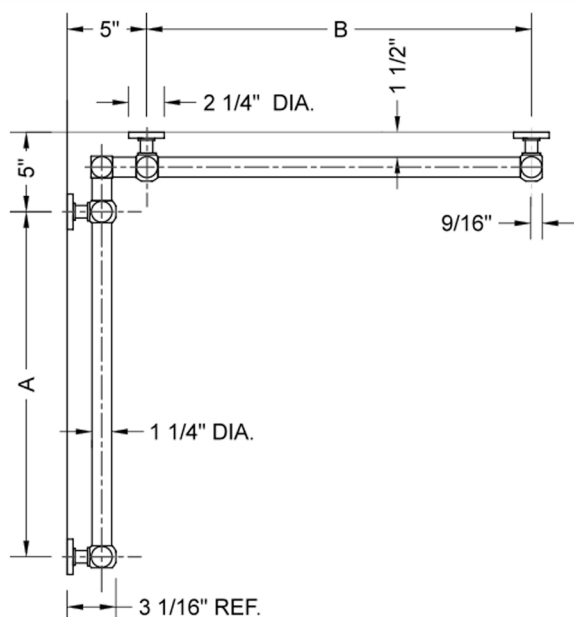

G70 32" x 60" Inside Corner Grab Bar

Model #: **G70-32-60-IC-**

FEATURES:

- ADA compliant when properly installed
- All brass construction, fully polished & plated
- All grab bars can be custom sized. Contact JACLO for pricing & availability
- Optional handshower sliders and toilet paper/wash cloth holders can be added only upon initial order
- Grab bars over 32" REQUIRE a middle post

SPECIFICATION DRAWING:

BRASS LUXURY GRAB BAR							
PART. #	DESCRIPTION	A	B	PART. #	DESCRIPTION	A	B
G70-12-12-IC	CENTER OF POST	12"	12"	G70-24-36-IC	CENTER OF POST	24"	36"
G70-12-16-IC	CENTER OF POST	12"	16"	G70-24-48-IC	CENTER OF POST	24"	48"
G70-12-24-IC	CENTER OF POST	12"	24"	G70-24-60-IC	CENTER OF POST	24"	60"
G70-12-32-IC	CENTER OF POST	12"	32"				
				G70-32-32-IC	CENTER OF POST	32"	32"
G70-12-36-IC	CENTER OF POST	12"	36"	G70-32-36-IC	CENTER OF POST	32"	36"
G70-12-48-IC	CENTER OF POST	12"	48"	G70-32-48-IC	CENTER OF POST	32"	48"
G70-12-60-IC	CENTER OF POST	12"	60"	G70-32-60-IC	CENTER OF POST	32"	60"
G70-16-16-IC	CENTER OF POST	16"	16"	G70-36-36-IC	CENTER OF POST	36"	36"
G70-16-24-IC	CENTER OF POST	16"	24"	G70-36-48-IC	CENTER OF POST	36"	48"
G70-16-32-IC	CENTER OF POST	16"	32"	G70-36-60-IC	CENTER OF POST	36"	60"
G70-16-36-IC	CENTER OF POST	16"	36"	G70-48-48-IC	CENTER OF POST	48"	48"
G70-16-48-IC	CENTER OF POST	16"	48"	G70-48-60-IC	CENTER OF POST	48"	60"
G70-16-60-IC	CENTER OF POST	16"	60"				
				G70-60-60-IC	CENTER OF POST	60"	60"
G70-24-24-IC	CENTER OF POST	24"	24"				
G70-24-32-IC	CENTER OF POST	24"	32"				