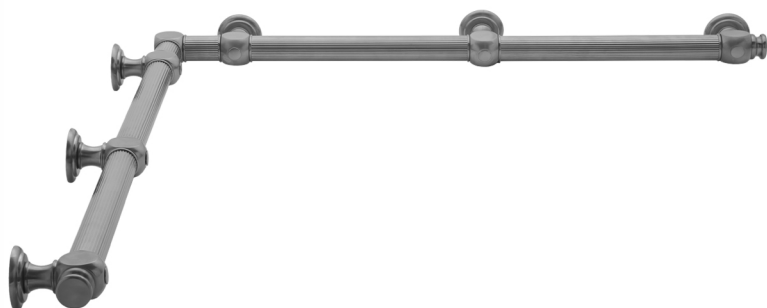

## G61 36" x 60" Inside Corner Grab Bar

Model #: **G61-36-60-IC-**

### FEATURES:

- ADA compliant when properly installed
- All brass construction, fully polished & plated
- All grab bars can be custom sized. Contact JACLO for pricing & availability
- Optional handshower sliders and toilet paper/wash cloth holders can be added only upon initial order
- Grab bars over 32" REQUIRE a middle post

### SPECIFICATION DRAWING:

BRASS LUXURY GRAB BAR							
PART. #	DESCRIPTION	A	B	PART. #	DESCRIPTION	A	B
G61-12-12-IC	CENTER OF POST	12"	12"	G61-24-36-IC	CENTER OF POST	24"	36"
G61-12-16-IC	CENTER OF POST	12"	16"	G61-24-48-IC	CENTER OF POST	24"	48"
G61-12-24-IC	CENTER OF POST	12"	24"	G61-24-60-IC	CENTER OF POST	24"	60"
G61-12-32-IC	CENTER OF POST	12"	32"				
G61-12-36-IC	CENTER OF POST	12"	36"	G61-32-32-IC	CENTER OF POST	32"	32"
G61-12-48-IC	CENTER OF POST	12"	48"	G61-32-36-IC	CENTER OF POST	32"	36"
G61-12-60-IC	CENTER OF POST	12"	60"	G61-32-48-IC	CENTER OF POST	32"	48"
				G61-32-60-IC	CENTER OF POST	32"	60"
G61-16-16-IC	CENTER OF POST	16"	16"				
G61-16-24-IC	CENTER OF POST	16"	24"	G61-36-36-IC	CENTER OF POST	36"	36"
G61-16-32-IC	CENTER OF POST	16"	32"	G61-36-48-IC	CENTER OF POST	36"	48"
				G61-36-60-IC	CENTER OF POST	36"	60"
G61-16-36-IC	CENTER OF POST	16"	36"				
G61-16-48-IC	CENTER OF POST	16"	48"	G61-48-48-IC	CENTER OF POST	48"	48"
G61-16-60-IC	CENTER OF POST	16"	60"	G61-48-60-IC	CENTER OF POST	48"	60"
G61-24-24-IC	CENTER OF POST	24"	24"	G61-60-60-IC	CENTER OF POST	60"	60"
G61-24-32-IC	CENTER OF POST	24"	32"				