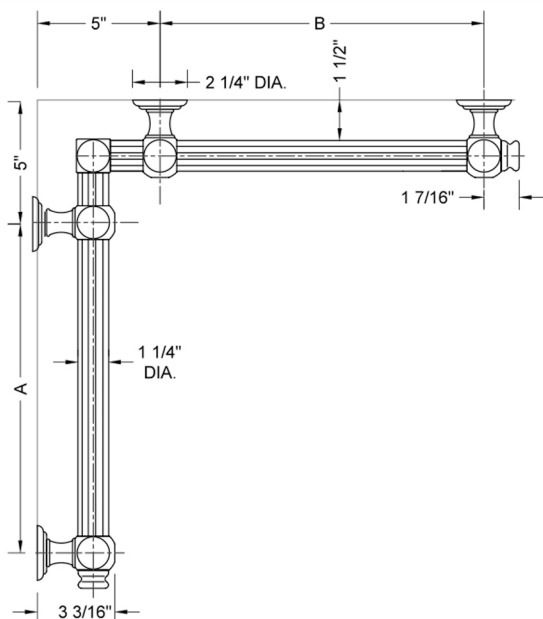

## G61 36" x 60" Inside Corner Grab Bar

Model #: **G61-36-60-IC-**

### FEATURES:

- ADA compliant when properly installed
- All brass construction, fully polished & plated
- All grab bars can be custom sized. Contact JACLO for pricing & availability
- Optional handshower sliders and toilet paper/wash cloth holders can be added only upon initial order
- Grab bars over 32" REQUIRE a middle post

### SPECIFICATION DRAWING:

BRASS LUXURY GRAB BAR							
PART. #	DESCRIPTION	A	B	PART. #	DESCRIPTION	A	B
G61-12-12-IC	CENTER OF POST	12"	12"	G61-24-36-IC	CENTER OF POST	24"	36"
G61-12-16-IC	CENTER OF POST	12"	16"	G61-24-48-IC	CENTER OF POST	24"	48"
G61-12-24-IC	CENTER OF POST	12"	24"	G61-24-60-IC	CENTER OF POST	24"	60"
G61-12-32-IC	CENTER OF POST	12"	32"				
G61-12-36-IC	CENTER OF POST	12"	36"	G61-32-32-IC	CENTER OF POST	32"	32"
G61-12-48-IC	CENTER OF POST	12"	48"	G61-32-36-IC	CENTER OF POST	32"	36"
G61-12-60-IC	CENTER OF POST	12"	60"	G61-32-48-IC	CENTER OF POST	32"	48"
				G61-32-60-IC	CENTER OF POST	32"	60"
G61-16-16-IC	CENTER OF POST	16"	16"				
G61-16-24-IC	CENTER OF POST	16"	24"	G61-36-36-IC	CENTER OF POST	36"	36"
G61-16-32-IC	CENTER OF POST	16"	32"	G61-36-48-IC	CENTER OF POST	36"	48"
				G61-36-60-IC	CENTER OF POST	36"	60"
G61-16-36-IC	CENTER OF POST	16"	36"				
G61-16-48-IC	CENTER OF POST	16"	48"	G61-48-48-IC	CENTER OF POST	48"	48"
G61-16-60-IC	CENTER OF POST	16"	60"	G61-48-60-IC	CENTER OF POST	48"	60"
G61-24-24-IC	CENTER OF POST	24"	24"	G61-60-60-IC	CENTER OF POST	60"	60"
G61-24-32-IC	CENTER OF POST	24"	32"				