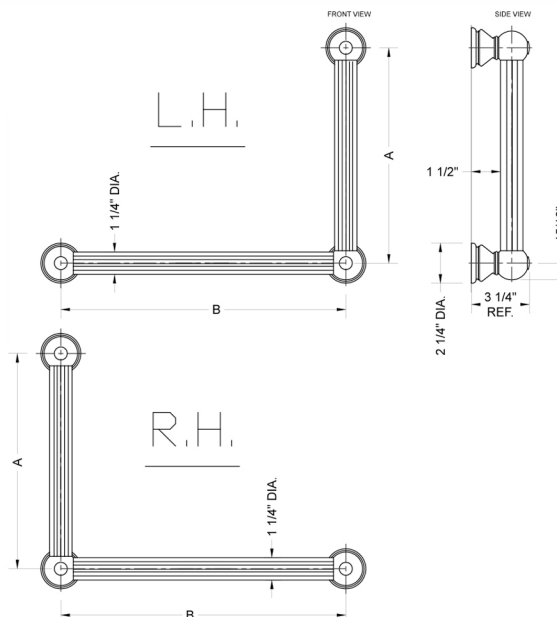

G33 16H x 32W 90° Right Hand Grab Bar

Model #: **G33-16H-32W-RH-**

FEATURES:

- ADA compliant when properly installed
- All brass construction, fully polished & plated
- All grab bars can be custom sized. Contact JACLO for pricing & availability
- Optional handshower sliders and toilet paper/wash cloth holders can be added only upon initial order
- Grab bars over 32" REQUIRE a middle post

SPECIFICATION DRAWING:

BRASS LUXURY GRAB BAR			
PART. #	DESCRIPTION	A H	B W
G33-12H-12W	CENTER TO CENTER	12"	12"
G33-12H-16W	CENTER TO CENTER	12"	16"
G33-12H-24W	CENTER TO CENTER	12"	24"
G33-12H-32W	CENTER TO CENTER	12"	32"
G33-16H-12W	CENTER TO CENTER	16"	12"
G33-16H-16W	CENTER TO CENTER	16"	16"
G33-16H-24W	CENTER TO CENTER	16"	24"
G33-16H-32W	CENTER TO CENTER	16"	32"
G33-24H-12W	CENTER TO CENTER	24"	12"
G33-24H-16W	CENTER TO CENTER	24"	16"
G33-24H-24W	CENTER TO CENTER	24"	24"
G33-24H-32W	CENTER TO CENTER	24"	32"
G33-32H-12W	CENTER TO CENTER	32"	12"
G33-32H-16W	CENTER TO CENTER	32"	16"
G33-32H-24W	CENTER TO CENTER	32"	24"
G33-32H-32W	CENTER TO CENTER	32"	32"