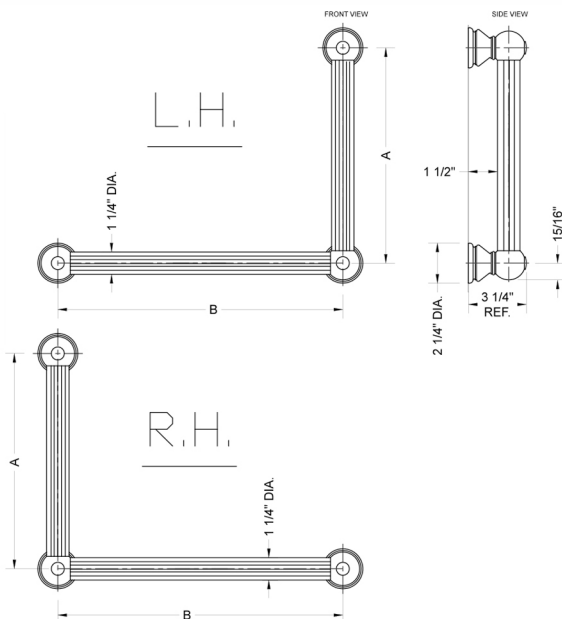

G33 12H x 32W 90° Left Hand Grab Bar

Model #: **G33-12H-32W-LH-**

FEATURES:

- ADA compliant when properly installed
- All brass construction, fully polished & plated
- All grab bars can be custom sized. Contact JACLO for pricing & availability
- Optional handshower sliders and toilet paper/wash cloth holders can be added only upon initial order
- Grab bars over 32" REQUIRE a middle post

SPECIFICATION DRAWING:

BRASS LUXURY GRAB BAR			
PART. #	DESCRIPTION	A H	B W
G33-12H-12W	CENTER TO CENTER	12"	12"
G33-12H-16W	CENTER TO CENTER	12"	16"
G33-12H-24W	CENTER TO CENTER	12"	24"
G33-12H-32W	CENTER TO CENTER	12"	32"
G33-16H-12W	CENTER TO CENTER	16"	12"
G33-16H-16W	CENTER TO CENTER	16"	16"
G33-16H-24W	CENTER TO CENTER	16"	24"
G33-16H-32W	CENTER TO CENTER	16"	32"
G33-24H-12W	CENTER TO CENTER	24"	12"
G33-24H-16W	CENTER TO CENTER	24"	16"
G33-24H-24W	CENTER TO CENTER	24"	24"
G33-24H-32W	CENTER TO CENTER	24"	32"
G33-32H-12W	CENTER TO CENTER	32"	12"
G33-32H-16W	CENTER TO CENTER	32"	16"
G33-32H-24W	CENTER TO CENTER	32"	24"
G33-32H-32W	CENTER TO CENTER	32"	32"