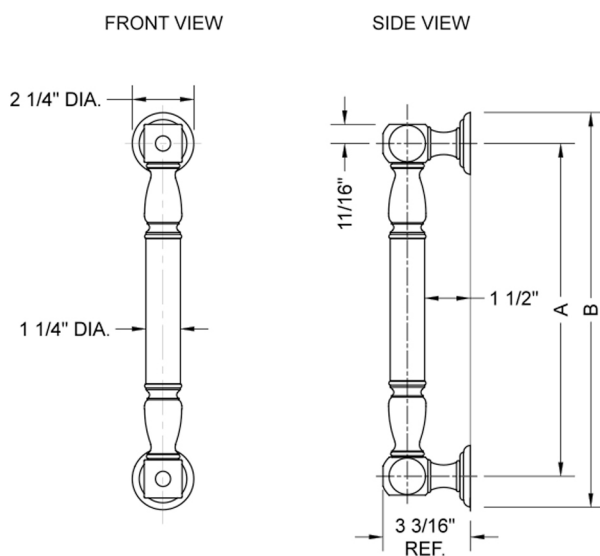

36" G20 Straight Grab Bar

Model #: G20-36-

FEATURES:

- ADA compliant when properly installed
- All brass construction, fully polished & plated
- All grab bars can be custom sized. Contact JACLO for pricing & availability
- Optional handshower sliders and toilet paper/wash cloth holders can be added only upon initial order
- Grab bars over 32" REQUIRE a middle post

SPECIFICATION DRAWING:

BRASS LUXURY GRAB BAR			
PART. #	DESCRIPTION	A	B
G20-12-XX	12" CENTER TO CENTER	12"	14 1/4"
G20-16-XX	16" CENTER TO CENTER	16"	18 1/4"
G20-18-XX	18" CENTER TO CENTER	18"	20 1/4"
G20-24-XX	24" CENTER TO CENTER	24"	26 1/4"
G20-32-XX	32" CENTER TO CENTER	32"	34 1/4"
*NOTE: GRAB BARS OVER 32" REQUIRE A MIDDLE POST			
G20-36-XX	36" CENTER TO CENTER	36"	38 1/4"
G20-42-XX	42" CENTER TO CENTER	42"	44 1/4"
G20-48-XX	48" CENTER TO CENTER	48"	50 1/4"
G20-60-XX	60" CENTER TO CENTER	60"	62 1/4"