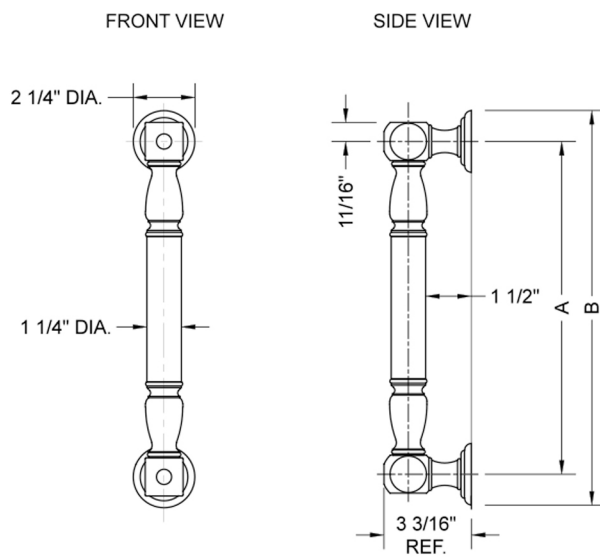

## 24" G20 Straight Grab Bar

Model #: G20-24-

### FEATURES:

- ADA compliant when properly installed
- All brass construction, fully polished & plated
- All grab bars can be custom sized. Contact JACLO for pricing & availability
- Optional handshower sliders and toilet paper/wash cloth holders can be added only upon initial order
- Grab bars over 32" REQUIRE a middle post

### SPECIFICATION DRAWING:

BRASS LUXURY GRAB BAR			
PART. #	DESCRIPTION	A	B
G20-12-XX	12" CENTER TO CENTER	12"	14 1/4"
G20-16-XX	16" CENTER TO CENTER	16"	18 1/4"
G20-18-XX	18" CENTER TO CENTER	18"	20 1/4"
G20-24-XX	24" CENTER TO CENTER	24"	26 1/4"
G20-32-XX	32" CENTER TO CENTER	32"	34 1/4"
*NOTE: GRAB BARS OVER 32" REQUIRE A MIDDLE POST			
G20-36-XX	36" CENTER TO CENTER	36"	38 1/4"
G20-42-XX	42" CENTER TO CENTER	42"	44 1/4"
G20-48-XX	48" CENTER TO CENTER	48"	50 1/4"
G20-60-XX	60" CENTER TO CENTER	60"	62 1/4"