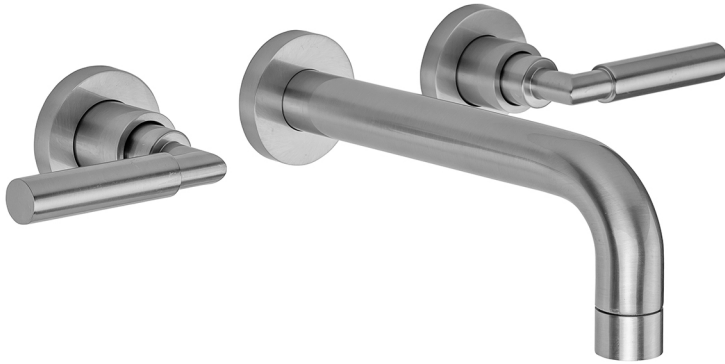

Contempo Wall Faucet TRIM with Lever Handles

Model #: 9880-W-WT459-TR-

FEATURES:

- All brass construction 8" center to center
- 1/4 turn ceramic valves
- Stationary wall mounted spout
- Available flow rates: 1.5, 1.2, & 0.5 GPM. Additional flow rate (aerator) options available. Contact JACLO
- Requires 5550-RGH rough kit
- Lever handles are ADA compliant

AVAILABLE FINISHES:

Polished Chrome (PCH)	Satin Chrome (SC)	Bronze Umber (BU)
Satin Nickel (SN)	Pewter (PEW)	Caramel Bronze (CB)
Polished Nickel (PN)	Antique Brass (AB)	Antique Copper (ACU)
Oil-Rubbed Bronze (ORB)	Polished Brass (PB)	Polished Copper (PCU)
Vintage Bronze (VB)	Satin Brass (SB)	Rose Gold (RG)
Matte Black (MBK)	Satin Gold (SG)	Polished Gold (PG)
Black Nickel (BKN)	Bombay Gold (BG)	Jewelers Gold (JG)
Europa Bronze (EB)	White (WH)	Sedona Beige (SDB)
Tristan Brass (TB)	Unlacquered Brass (ULB)	Satin Cooper (SCU)

SPECIFICATION DRAWING:

AVAILABLE HANDLES:

WT459

WT462