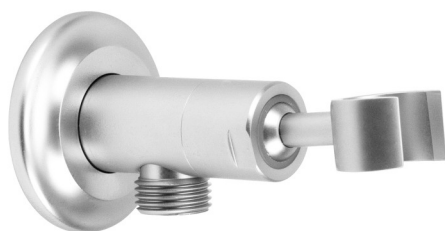

Water Supply Elbow with Handshower Holder

Model #: 6459-

FEATURES:

- Brass water supply elbow with brass adjustable angle wall mount handshower holder
- 1/2" Female inlet x 1/2" Male outlet
- Conical end of hose sits in holder
- Ideal for use with any style handshower

AVAILABLE FINISHES:

Polished Chrome (PCH)	Satin Chrome (SC)	Bronze Umber (BU)
Satin Nickel (SN)	Pewter (PEW)	Caramel Bronze (CB)
Polished Nickel (PN)	Antique Brass (AB)	Antique Copper (ACU)
Oil-Rubbed Bronze (ORB)	Polished Brass (PB)	Polished Copper (PCU)
Vintage Bronze (VB)	Satin Brass (SB)	Matte Black (MBK)
Satin Gold (SG)	Polished Gold (PG)	Black Nickel (BKN)
White (WH)	Unlacquered Brass (ULB)	Satin Cooper (SCU)
Almond (ALD)	Amber (AMB)	Azure Blue (AZB)
Coral (COR)	Mint Green (GRN)	Stone Grey (GRY)
Lilac (LAC)	Light Blue (LBL)	Limon (LIM)
Plum (PLM)	Pink (PNK)	Red (RED)
Graphite (GPH)	Aged Unlacquered Brass (AUB)	