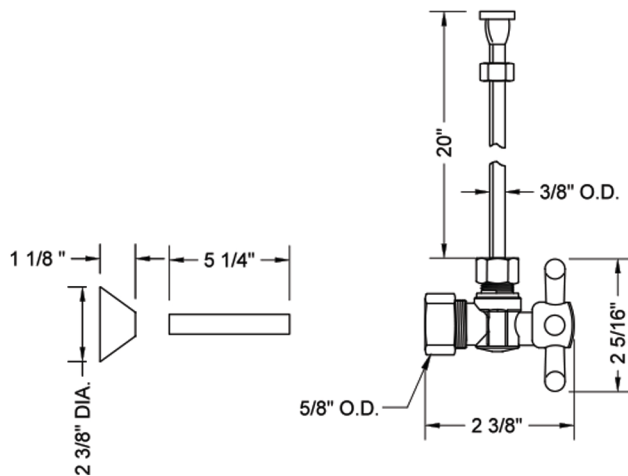

Quarter Turn Angle Pattern 5/8" O.D. Compression (Fits 1/2" Copper) x 3/8" O.D. Toilet Supply Kit Standard Cross Handle, 20" Supply Tube Cover Tube, Escutcheon
Model #: 621-72CT-

FEATURES:

- Complete Toilet Supply Kit
- Kit contains:
 - (1) Quarter Turn Angle Pattern 5/8" O.D. Compression (Fits 1/2" Copper) x 3/8" O.D. Supply Valve with Standard Cross Handle P/N 621
 - (1) 20" Copper Supply Tubes P/N 772
 - (1) Bell Escutcheon P/N 7116
 - (1) Cover Tube P/N 579

SPECIFICATION DRAWING:

COMPONENTS	
DESCRIPTION	QTY:
ANGLE VALVE - STANDARD CROSS HANDLE	1
20" X 3/8" O.D. SUPPLY TUBE	1
ESCUTCHEON	1
PLASTIC FILL VALVE COUPLING NUT	1
5 1/4" COVER TUBE	1

AVAILABLE HANDLES: