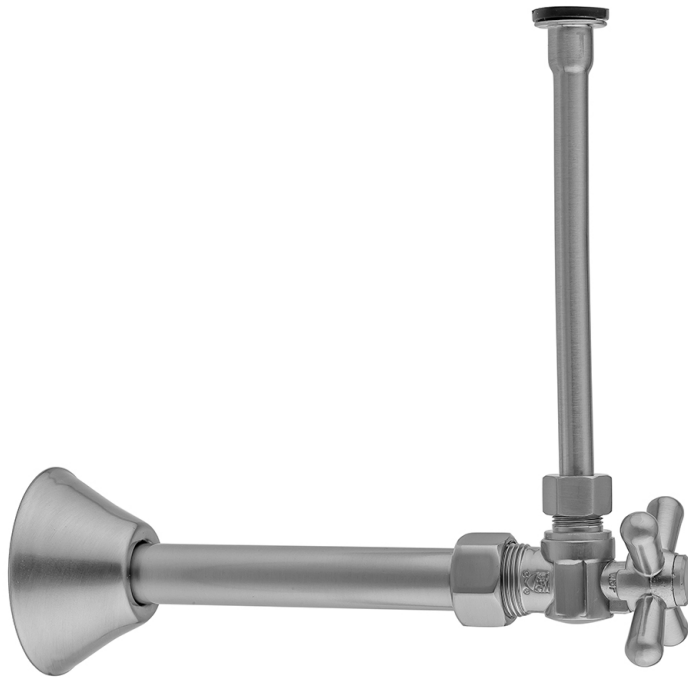

Quarter Turn Angle Pattern 5/8" O.D. Compression (Fits 1/2" Copper) x 3/8" O.D. Toilet Supply Kit Standard Cross Handle, 20" Supply Tube Cover Tube, Escutcheon
Model #: 621-72CT-

FEATURES:

- Complete Toilet Supply Kit
- Kit contains:
 - (1) Quarter Turn Angle Pattern 5/8" O.D. Compression (Fits 1/2" Copper) x 3/8" O.D. Supply Valve with Standard Cross Handle P/N 621
 - (1) 20" Copper Supply Tubes P/N 772
 - (1) Bell Escutcheon P/N 7116
 - (1) Cover Tube P/N 579

AVAILABLE FINISHES:

Polished Chrome (PCH)	Satin Chrome (SC)	Bronze Umber (BU)
Satin Nickel (SN)	Pewter (PEW)	Caramel Bronze (CB)
Polished Nickel (PN)	Antique Brass (AB)	Antique Copper (ACU)
Oil-Rubbed Bronze (ORB)	Polished Brass (PB)	Polished Copper (PCU)
Vintage Bronze (VB)	Satin Brass (SB)	Rose Gold (RG)
Matte Black (MBK)	Satin Gold (SG)	Polished Gold (PG)
Black Nickel (BKN)	Bombay Gold (BG)	Jewelers Gold (JG)
Europa Bronze (EB)	White (WH)	Sedona Beige (SDB)
Tristan Brass (TB)	Unlacquered Brass (ULB)	Satin Cooper (SCU)

SPECIFICATION DRAWING:

COMPONENTS	
DESCRIPTION	QTY:
ANGLE VALVE - STANDARD CROSS HANDLE	1
20" X 3/8" O.D. SUPPLY TUBE	1
ESCUTCHEON	1
PLASTIC FILL VALVE COUPLING NUT	1
5 1/4" COVER TUBE	1

AVAILABLE HANDLES: