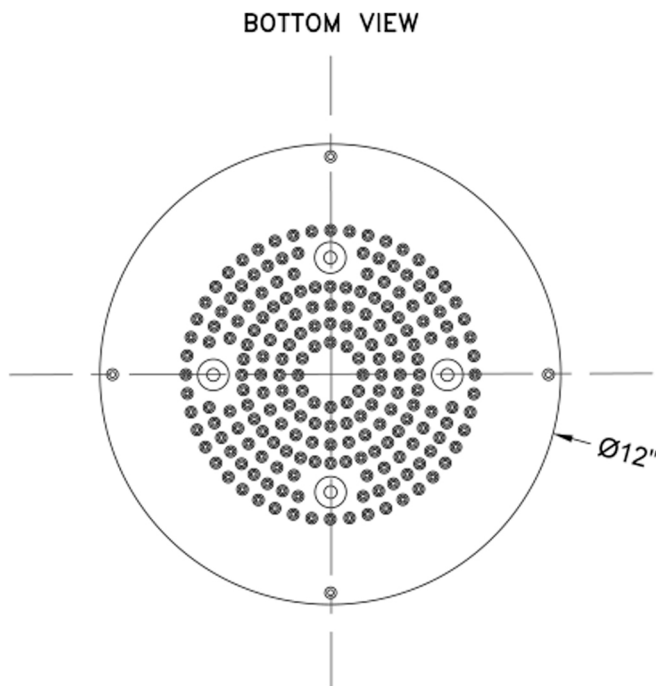

SPECIFICATION DRAWING: