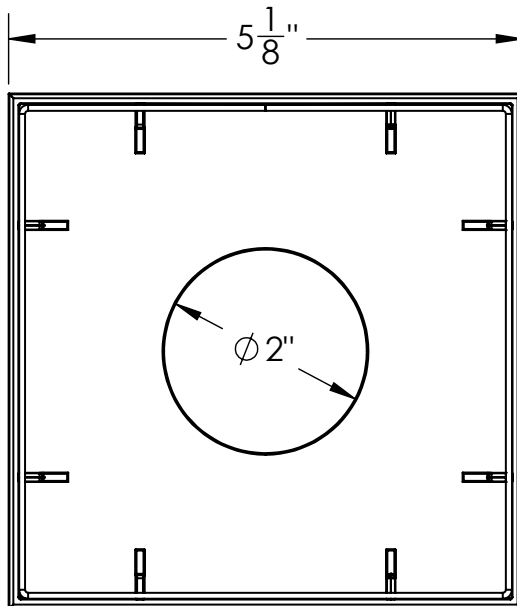

Infinity Drain
145 Dixon Avenue
Amityville, NY 11701
Phone: 516.767.6786
Fax: 516.740.3066
www.infinitydrain.com

NOTE: Installer must verify all rough-in dimensions prior to installation and consult local and national codes. Conformity and compliance to local and national codes are the responsibility of the installer.