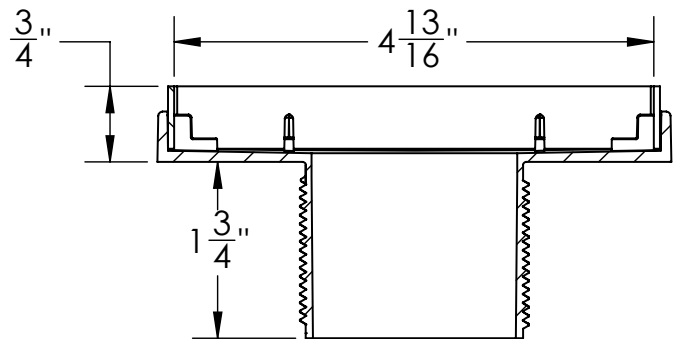

Infinity Drain
145 Dixon Avenue
Amityville, NY 11701
Phone: 516.767.6786
Fax: 516.740.3066
www.infinitydrain.com

NOTE: Installer must verify all rough-in dimensions prior to installation and consult local and national codes. Conformity and compliance to local and national codes are the responsibility of the installer.