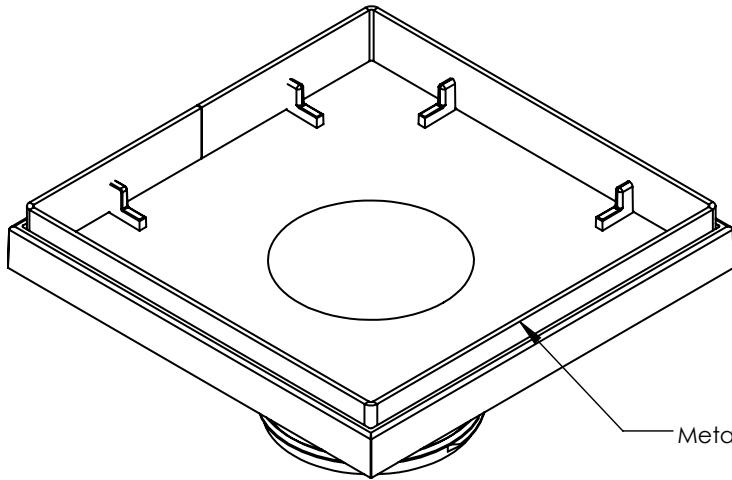

TL 52 Specifications

ID Infinity Drain

TL 52:

- 5" square throat with 2" outlet
- Pitched towards outlet
- ABS with 16 gauge 304L Stainless steel trim

Kits:

- LT5, LTD5, LS5, LSD5, LN5, LND5, LQ5, LQD 5

Finishes: